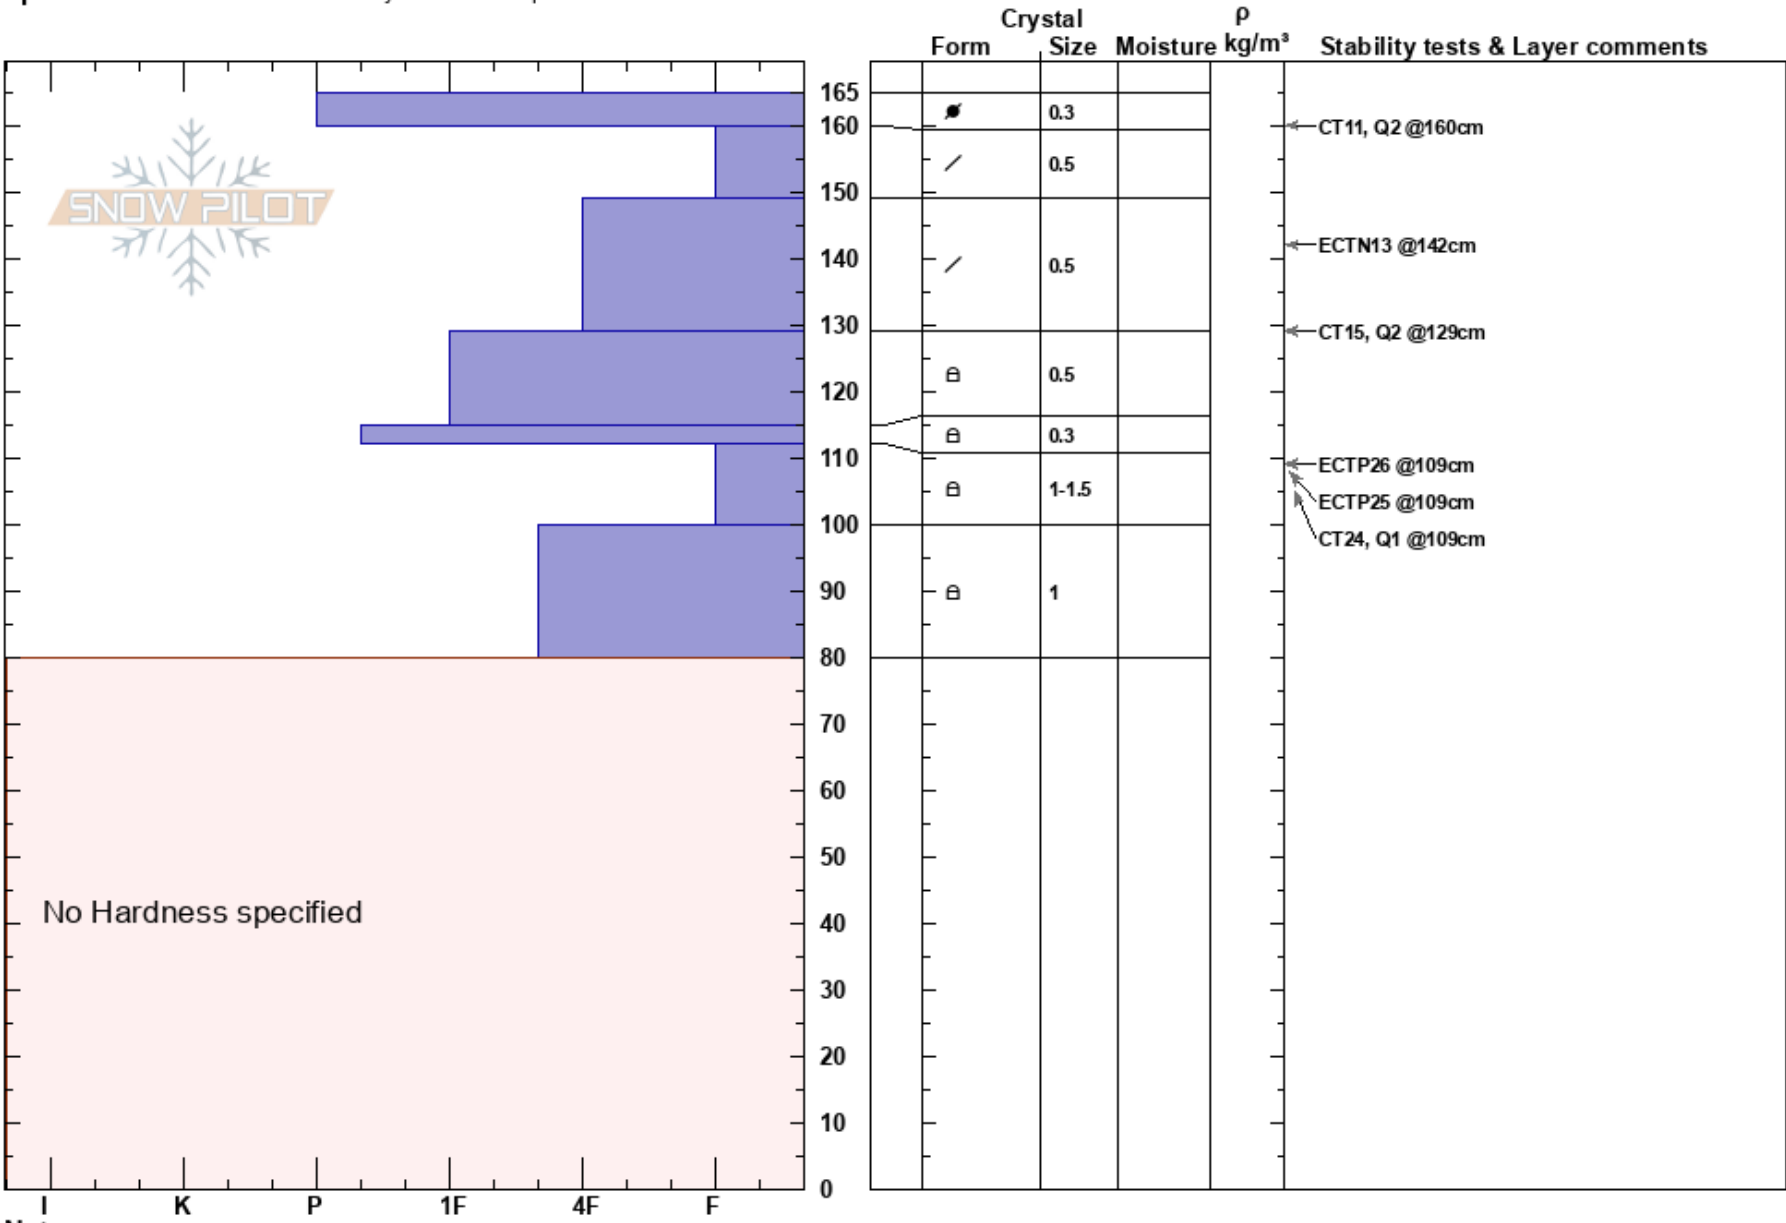

Super Bowl Zone 2
 Uinta Range
 UT
 Elevation: 10600 ft
 Aspect: 79°
 Specifics: Recent avalanche activity on similar slopes

Jason Boyer
 03/12/2022 - 2:45pm
 Co-ord: 40.83810N, -111.01470W
 Slope Angle: 35°
 Wind Loading: previous

Stability: Good
 Air Temperature:
 Sky Cover: FEW
 Precipitation: NO
 Wind: W Light Breeze

HS: 165
 PF: 20
 PS: 60
 Layer Notes:

Notes: