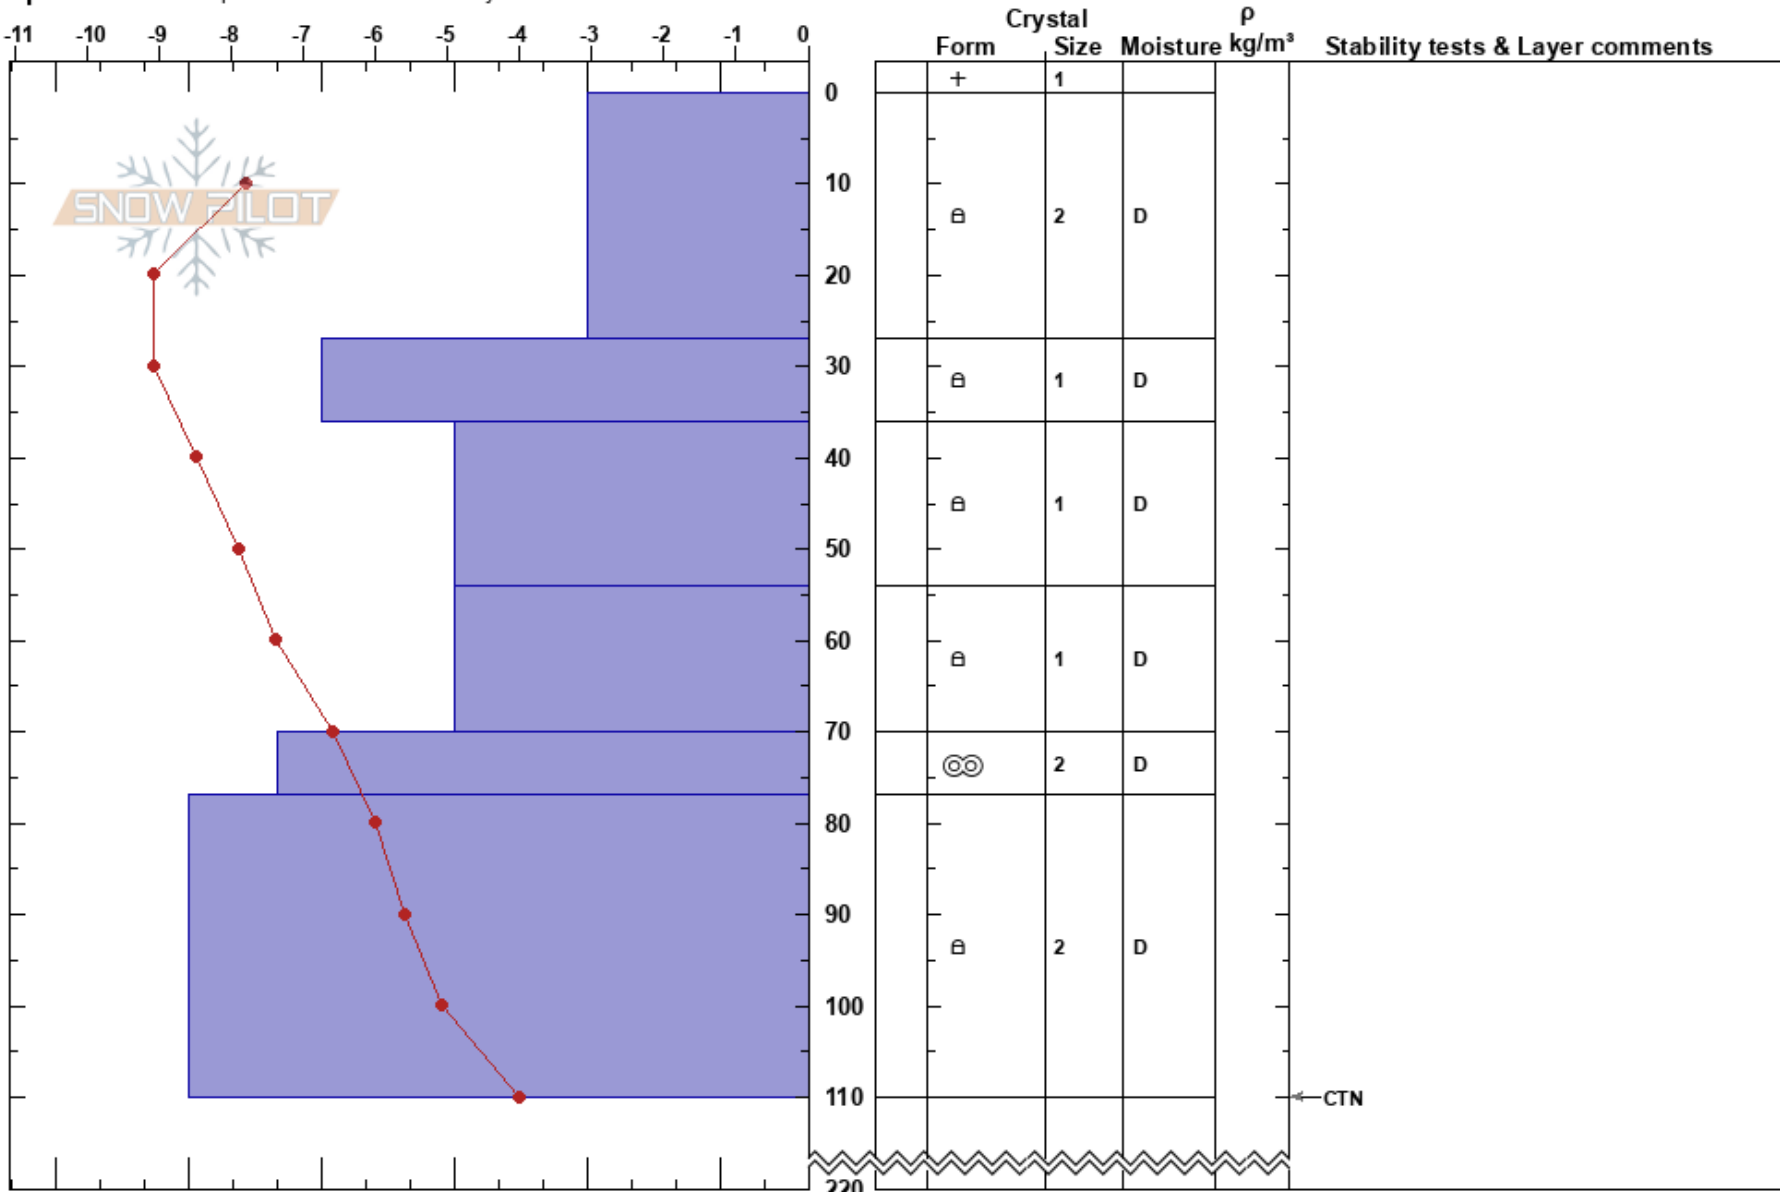

WAWA Back Door Test Gary Butler  
 Banff, Yoho and Kootenay 12/03/2022 - 12:00  
 AB

Co-ord: 51.09281N, -115.79129W

Elevation: 2336 m

Slope Angle: 10°

Aspect: 90°

Wind Loading: yes

Specifics: Pit is representative of backcountry

Stability: HS:220 Layer Notes:  
 Air Temperature: -7.4°C PF: 30 70-77cm: Problematic layer  
 Sky Cover: OVC  
 Precipitation: S1  
 Wind: SW Light Breeze

Notes: