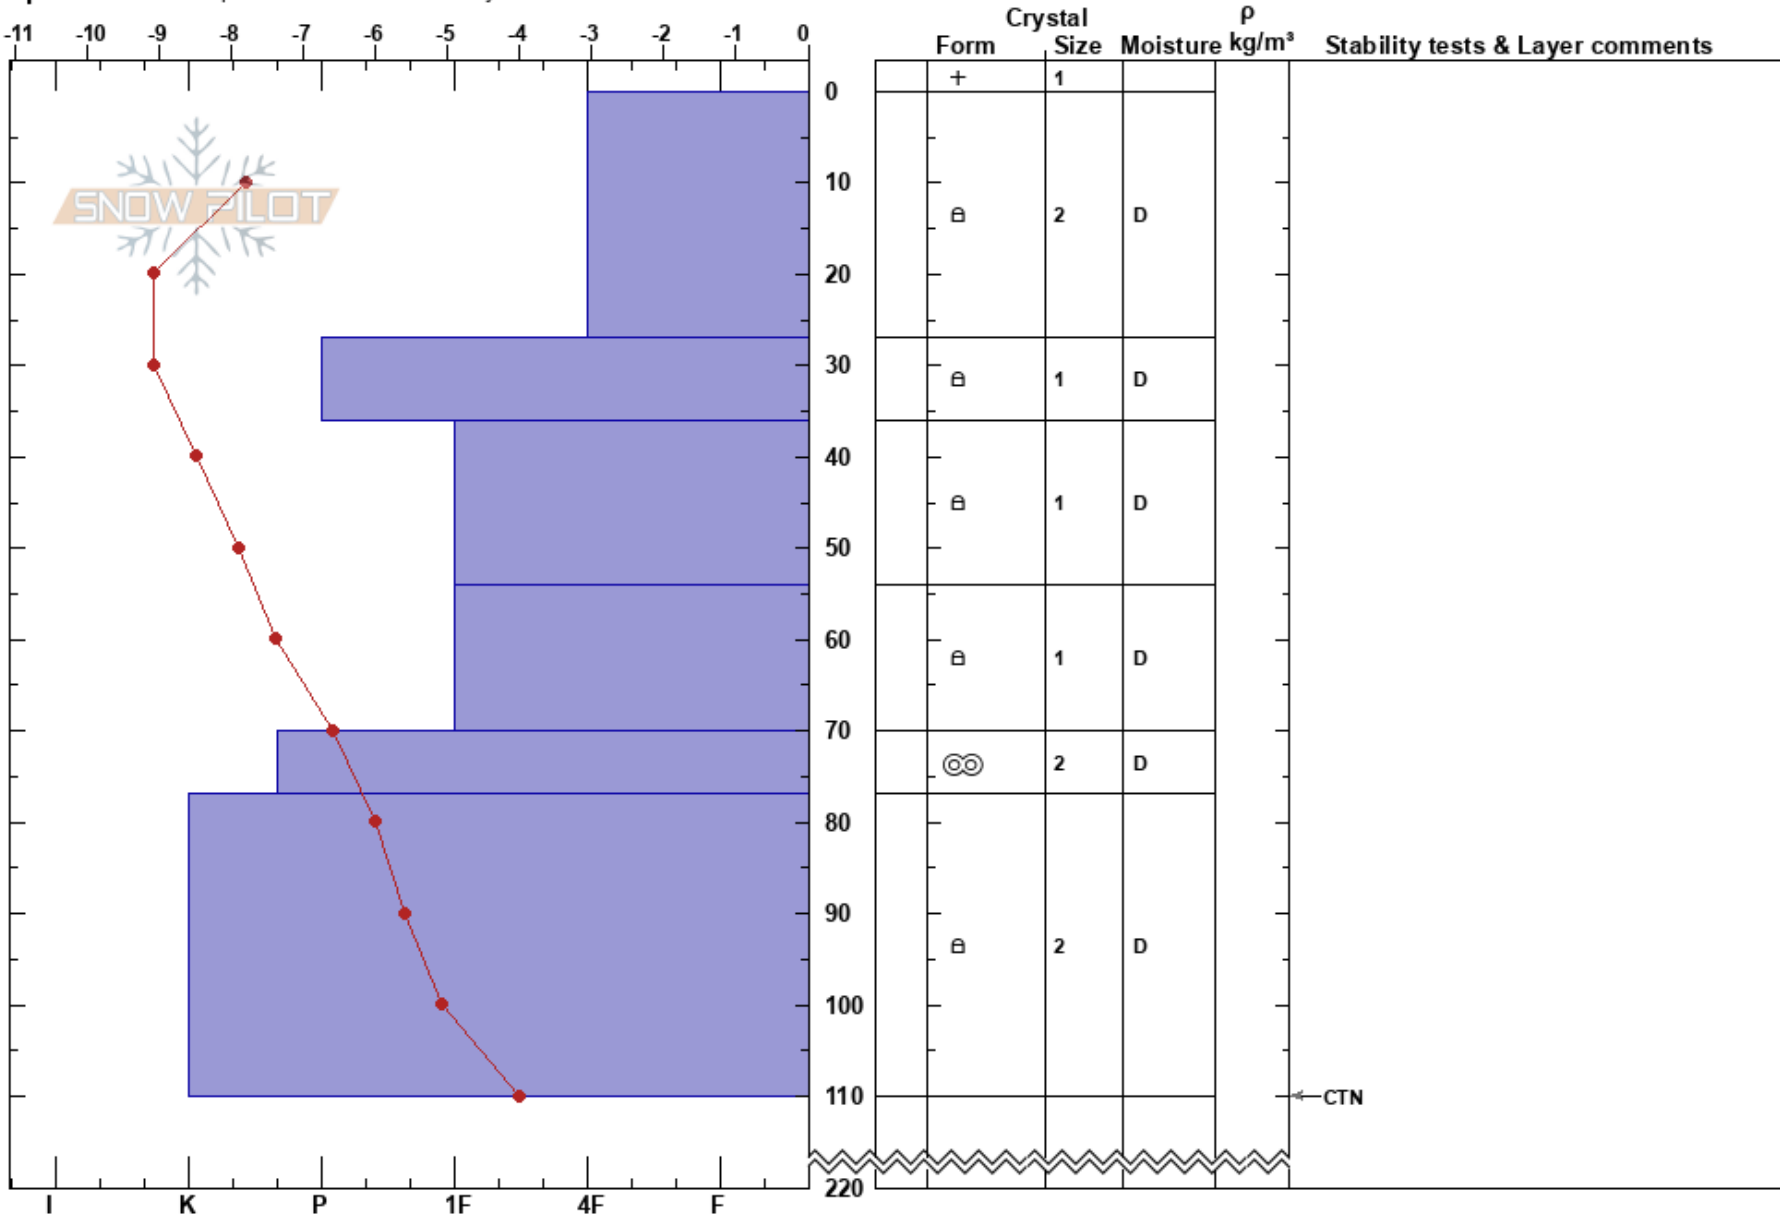

WAWA Back Door Test Gary Butler
 Banff, Yoho and Kootenay 12/03/2022 - 12:00
 AB

Elevation: 2336 m
 Aspect: 90°

Co-ord: 51.09281N, -115.79129W
 Slope Angle: 10°
 Wind Loading: yes

Specifics: Pit is representative of backcountry

Stability: HS:220 Layer Notes:
 Air Temperature: -7.4°C PF: 30 70-77cm: Problematic layer
 Sky Cover: OVC
 Precipitation: S1
 Wind: SW Light Breeze

Notes:

← CTN