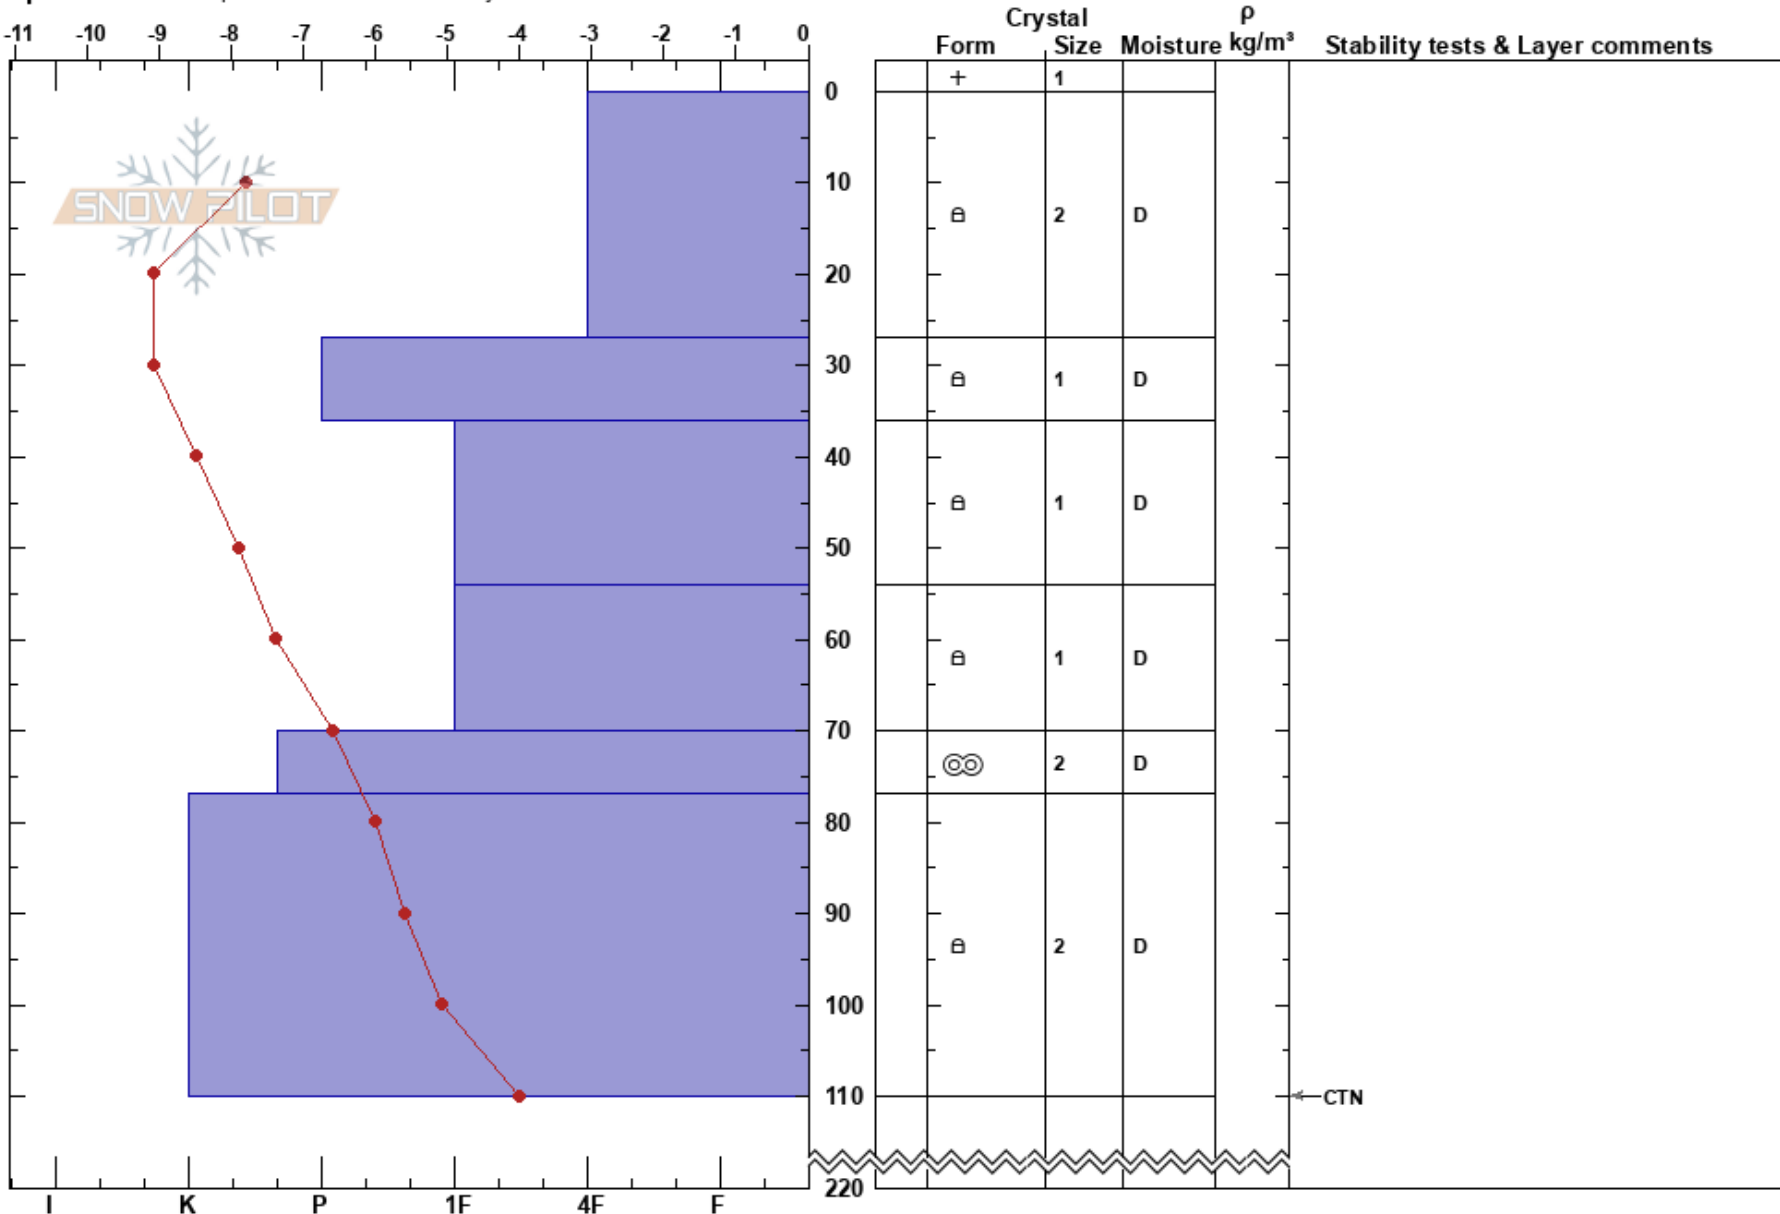

WAWA Back Door Test Gary Butler
 Banff, Yoho and Kootenay 12/03/2022 - 12:00
 AB

Elevation: 2336 m
 Aspect: 90°

Co-ord: 51.09281N, -115.79129W
 Slope Angle: 10°
 Wind Loading: yes

Specifics: Pit is representative of backcountry

Stability: HS:220 Layer Notes:
 Air Temperature: -7.4°C PF: 30 70-77cm: Problematic layer
 Sky Cover: OVC
 Precipitation: S1
 Wind: SW Light Breeze

Notes: