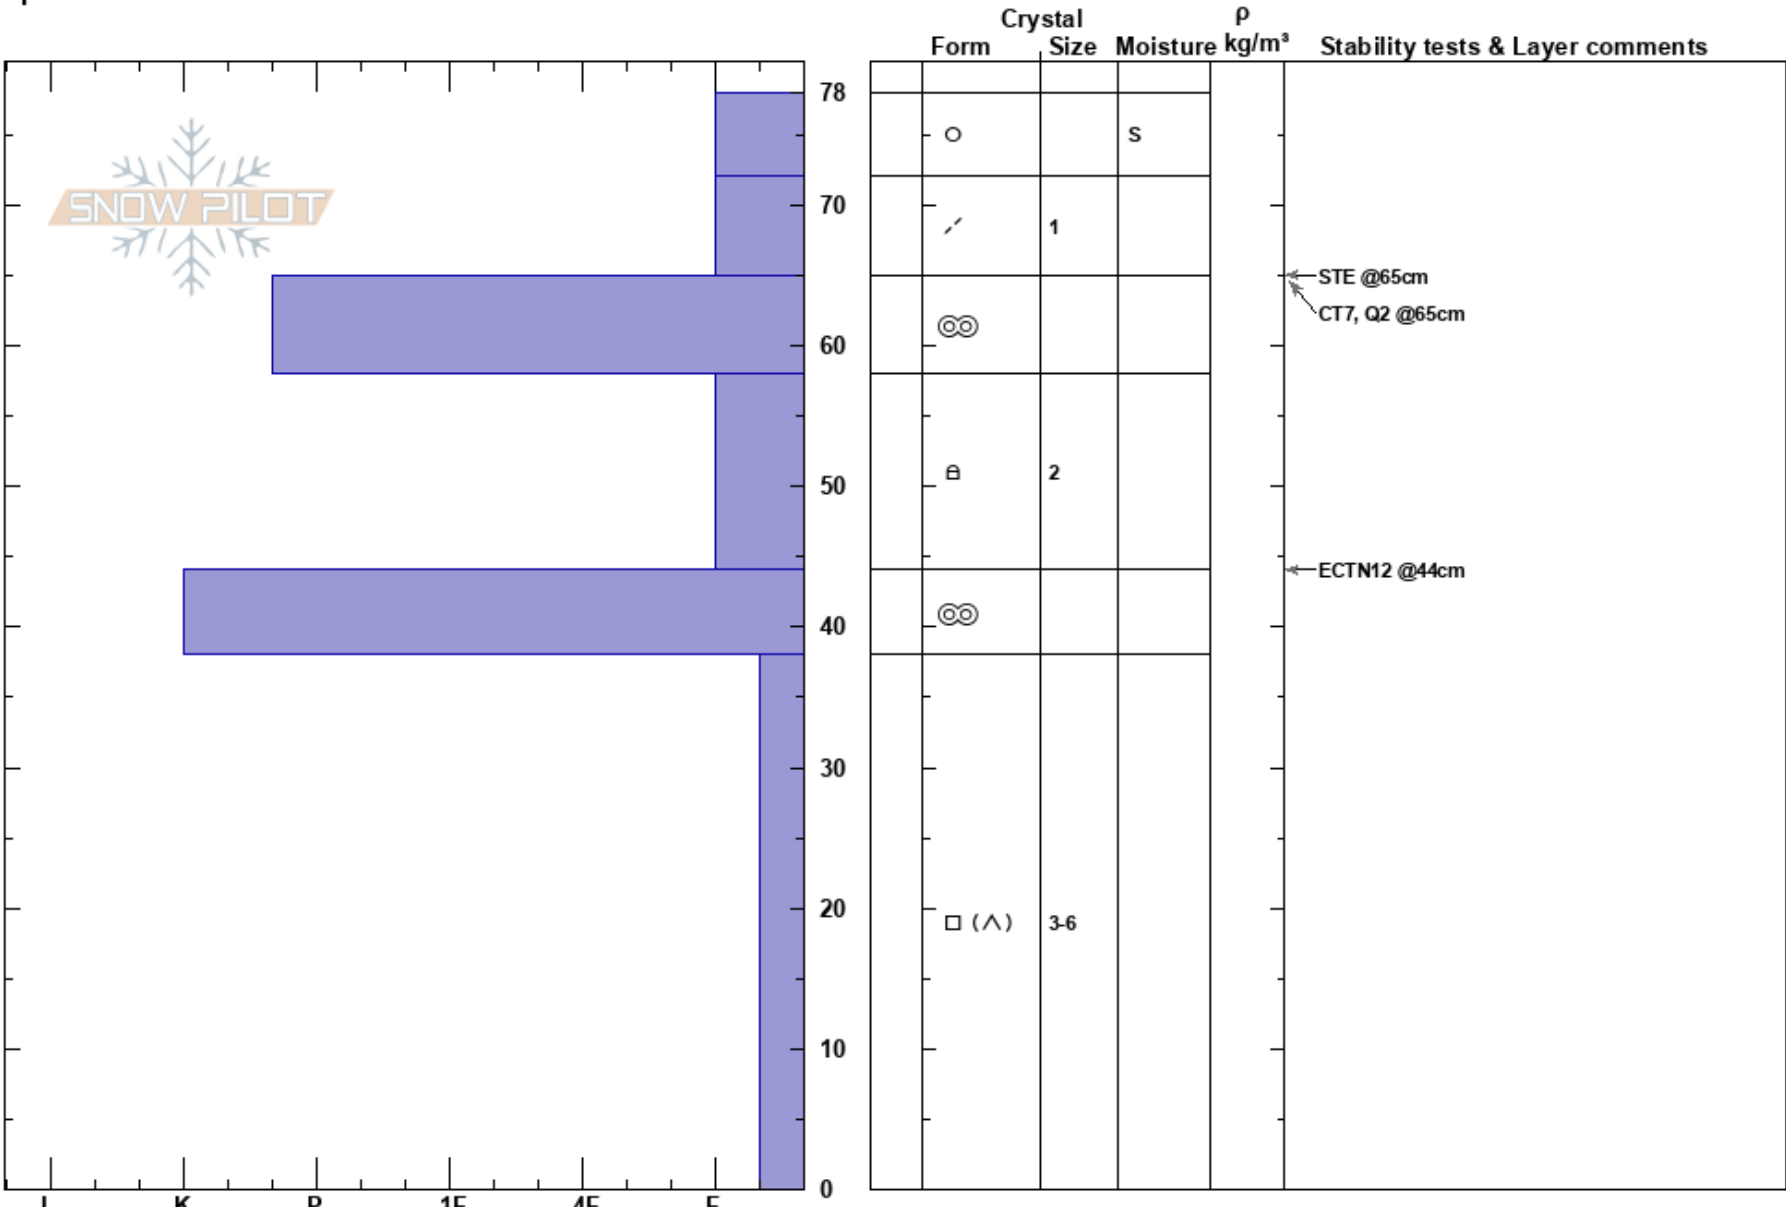

Hanging Snowfield  
 Bridger Range  
 MT  
**Elevation:** 8250 ft  
**Aspect:** 118°  
**Specifics:**

Bridger Bowl  
 03/12/2022 - 12:50pm  
**Co-ord:** 45.80102N, -110.93155W  
**Slope Angle:** 34°  
**Wind Loading:** previous

**Stability:**  
**Air Temperature:**  
**Sky Cover:** FEW  
**Precipitation:** NO  
**Wind:** S Light Breeze

**HS:** 78  
**PF:** 10  
**Layer Notes:**

**Notes:** Ella