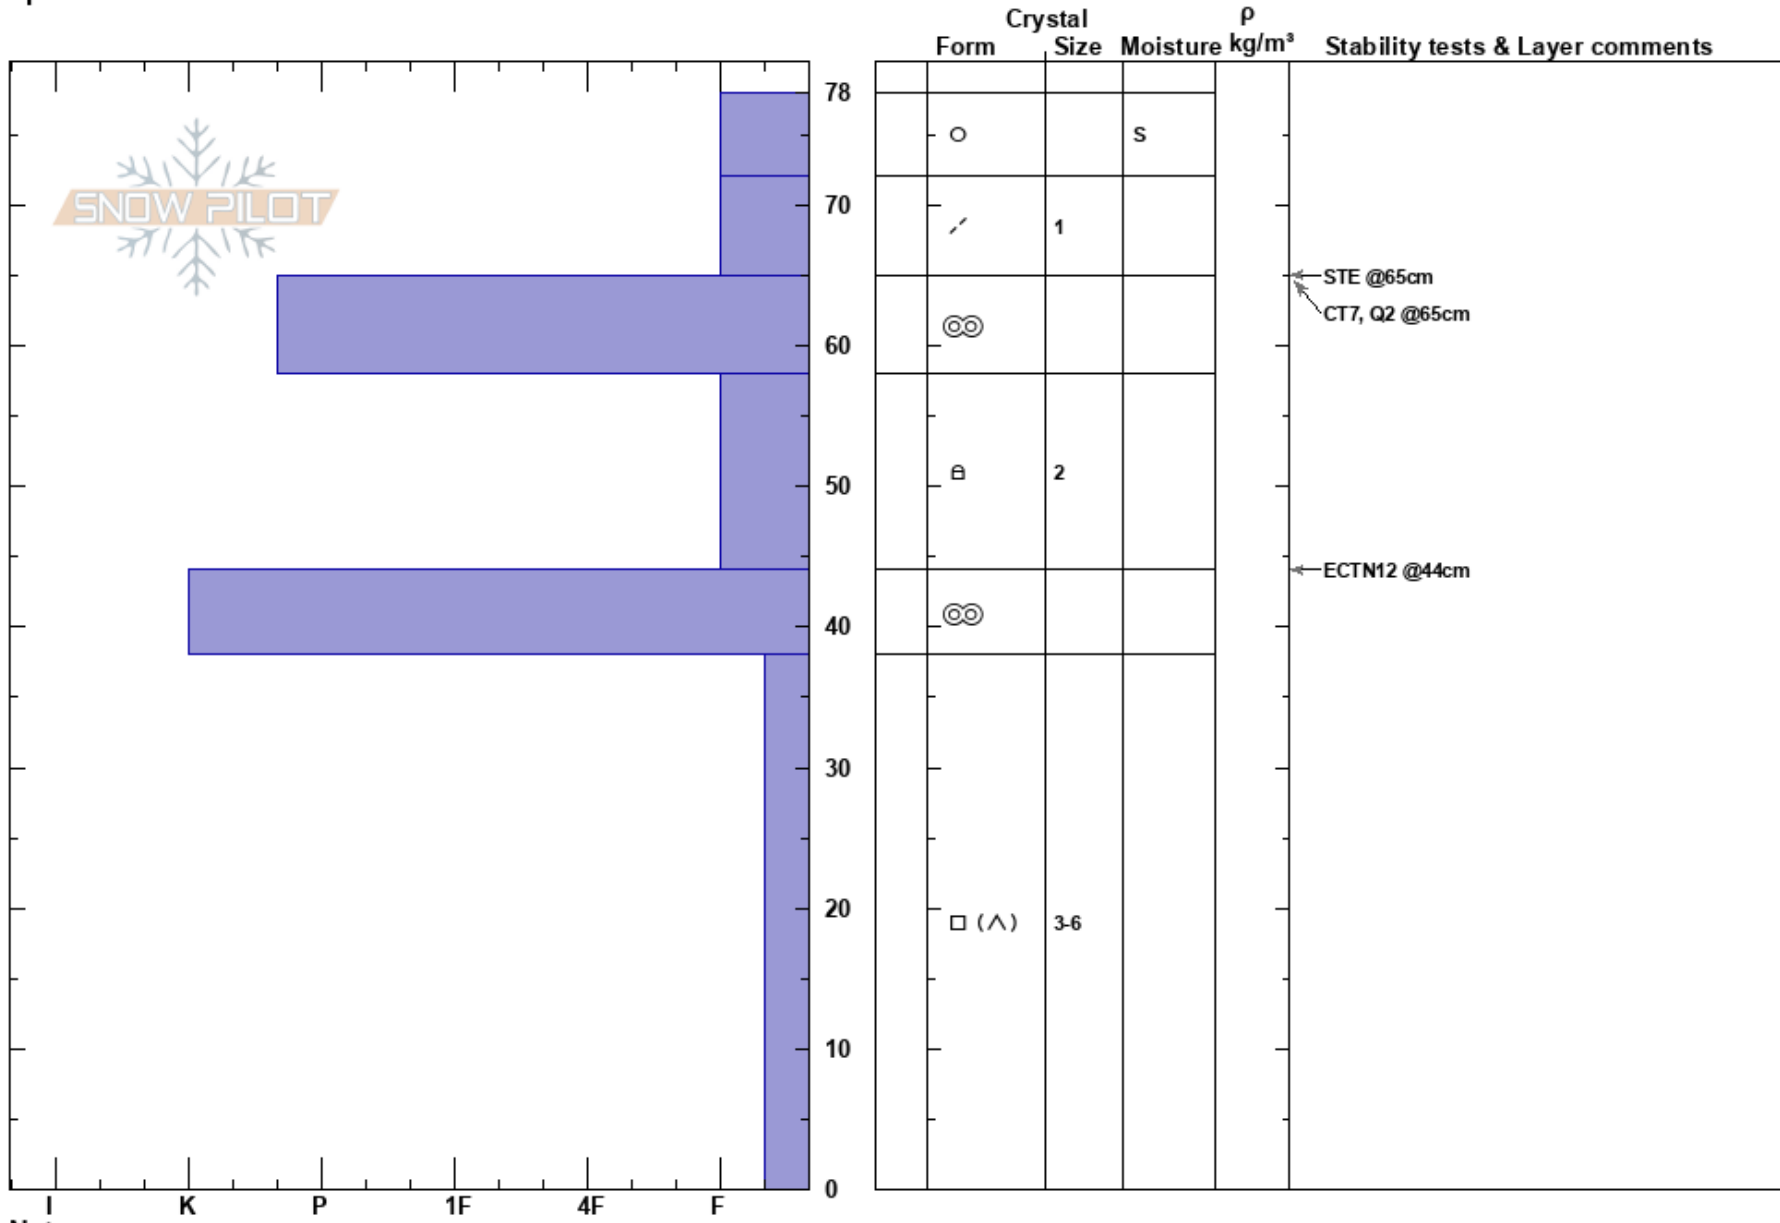

Hanging Snowfield  
 Bridger Range  
 MT  
**Elevation:** 8250 ft  
**Aspect:** 118°  
**Specifics:**

Bridger Bowl  
 03/12/2022 - 12:50pm  
**Co-ord:** 45.80102N, -110.93155W  
**Slope Angle:** 34°  
**Wind Loading:** previous

**Stability:**  
**Air Temperature:**  
**Sky Cover:** FEW  
**Precipitation:** NO  
**Wind:** S Light Breeze

**HS:** 78  
**PF:** 10  
**Layer Notes:**

**Notes:** Ella