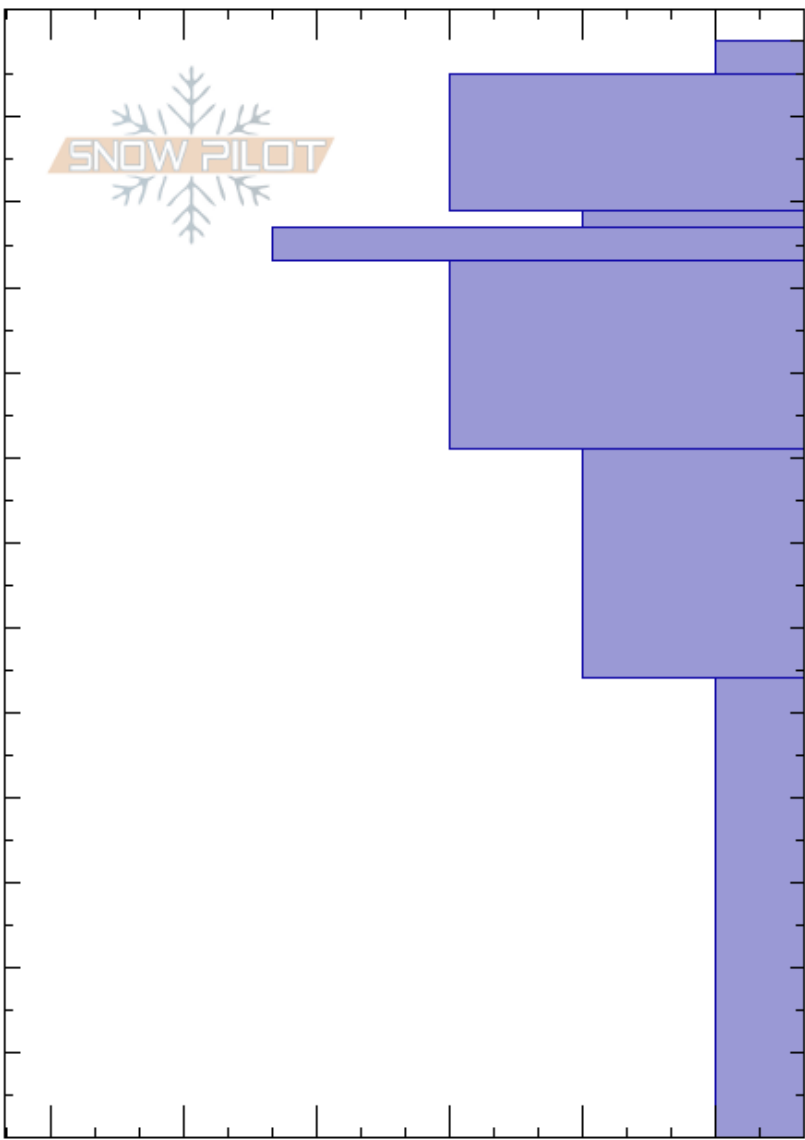

Morning Glory-Lower
 Bridger Range
 MT
 Elevation: 8500 ft
 Aspect: 34°
 Specifics: Pit dug in a Ski Area

03/12/2022 - 11:45am
 Co-ord: 45.80726N, -110.93042W
 Slope Angle: 35°
 Wind Loading: previous

Stability: HS: 129
 Air Temperature: PF: 5
 Sky Cover: SCT
 Precipitation: NO
 Wind: S Light Breeze

Layer Notes:

Height (cm)	Crystal		Moisture	ρ kg/m ³	Stability tests & Layer comments
	Form	Size			
129		1			
120	•	1			
110	□	1			← STH @107cm
100	⊙				
90	⊖	1			
80					
70	□	2-3			
60					
50					
40					
30	^	3-6			
20					
10					
0					← ECTX