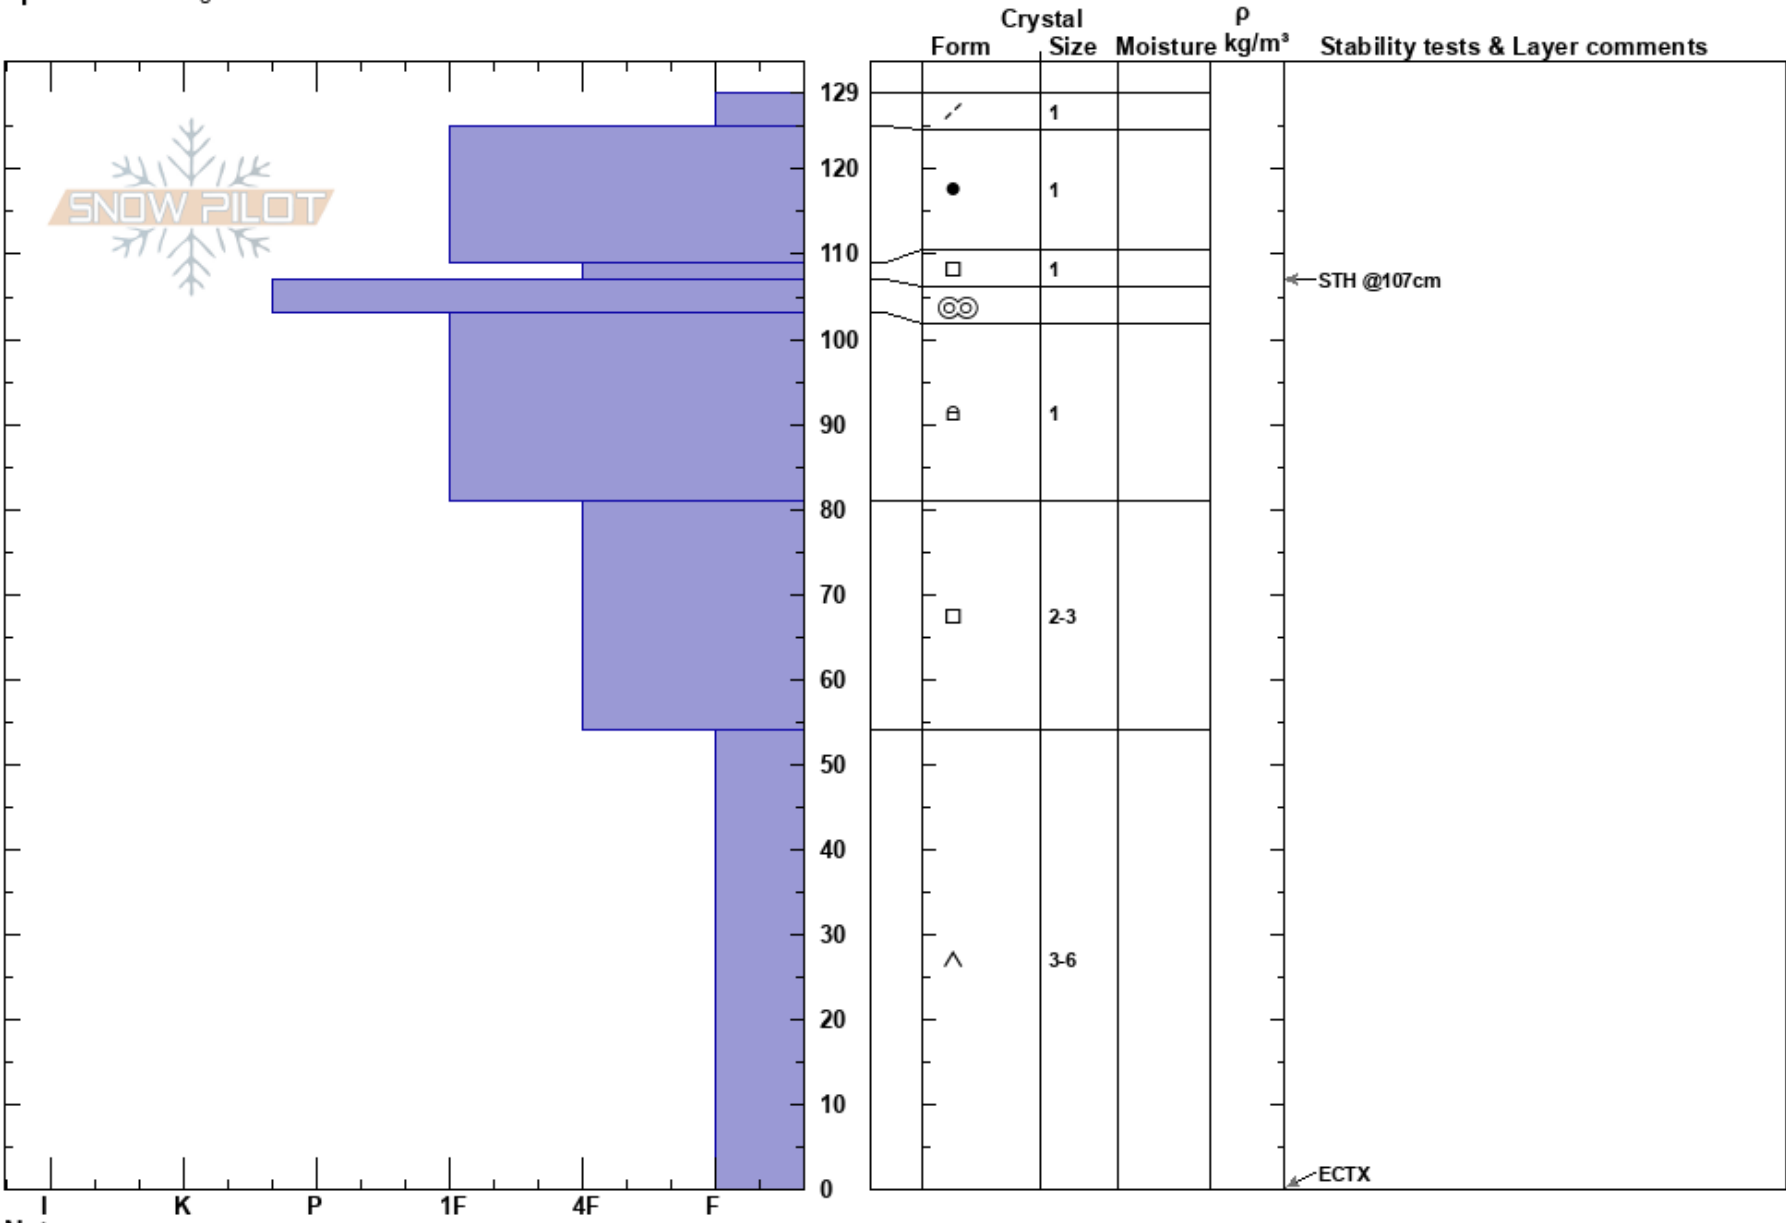

Morning Glory-Lower
 Bridger Range
 MT
 Elevation: 8500 ft
 Aspect: 34°
 Specifics: Pit dug in a Ski Area

03/12/2022 - 11:45am
 Co-ord: 45.80726N, -110.93042W
 Slope Angle: 35°
 Wind Loading: previous

Stability:
 Air Temperature:
 Sky Cover: SCT
 Precipitation: NO
 Wind: S Light Breeze

HS: 129
 PF: 5
 Layer Notes:

Notes: Ella