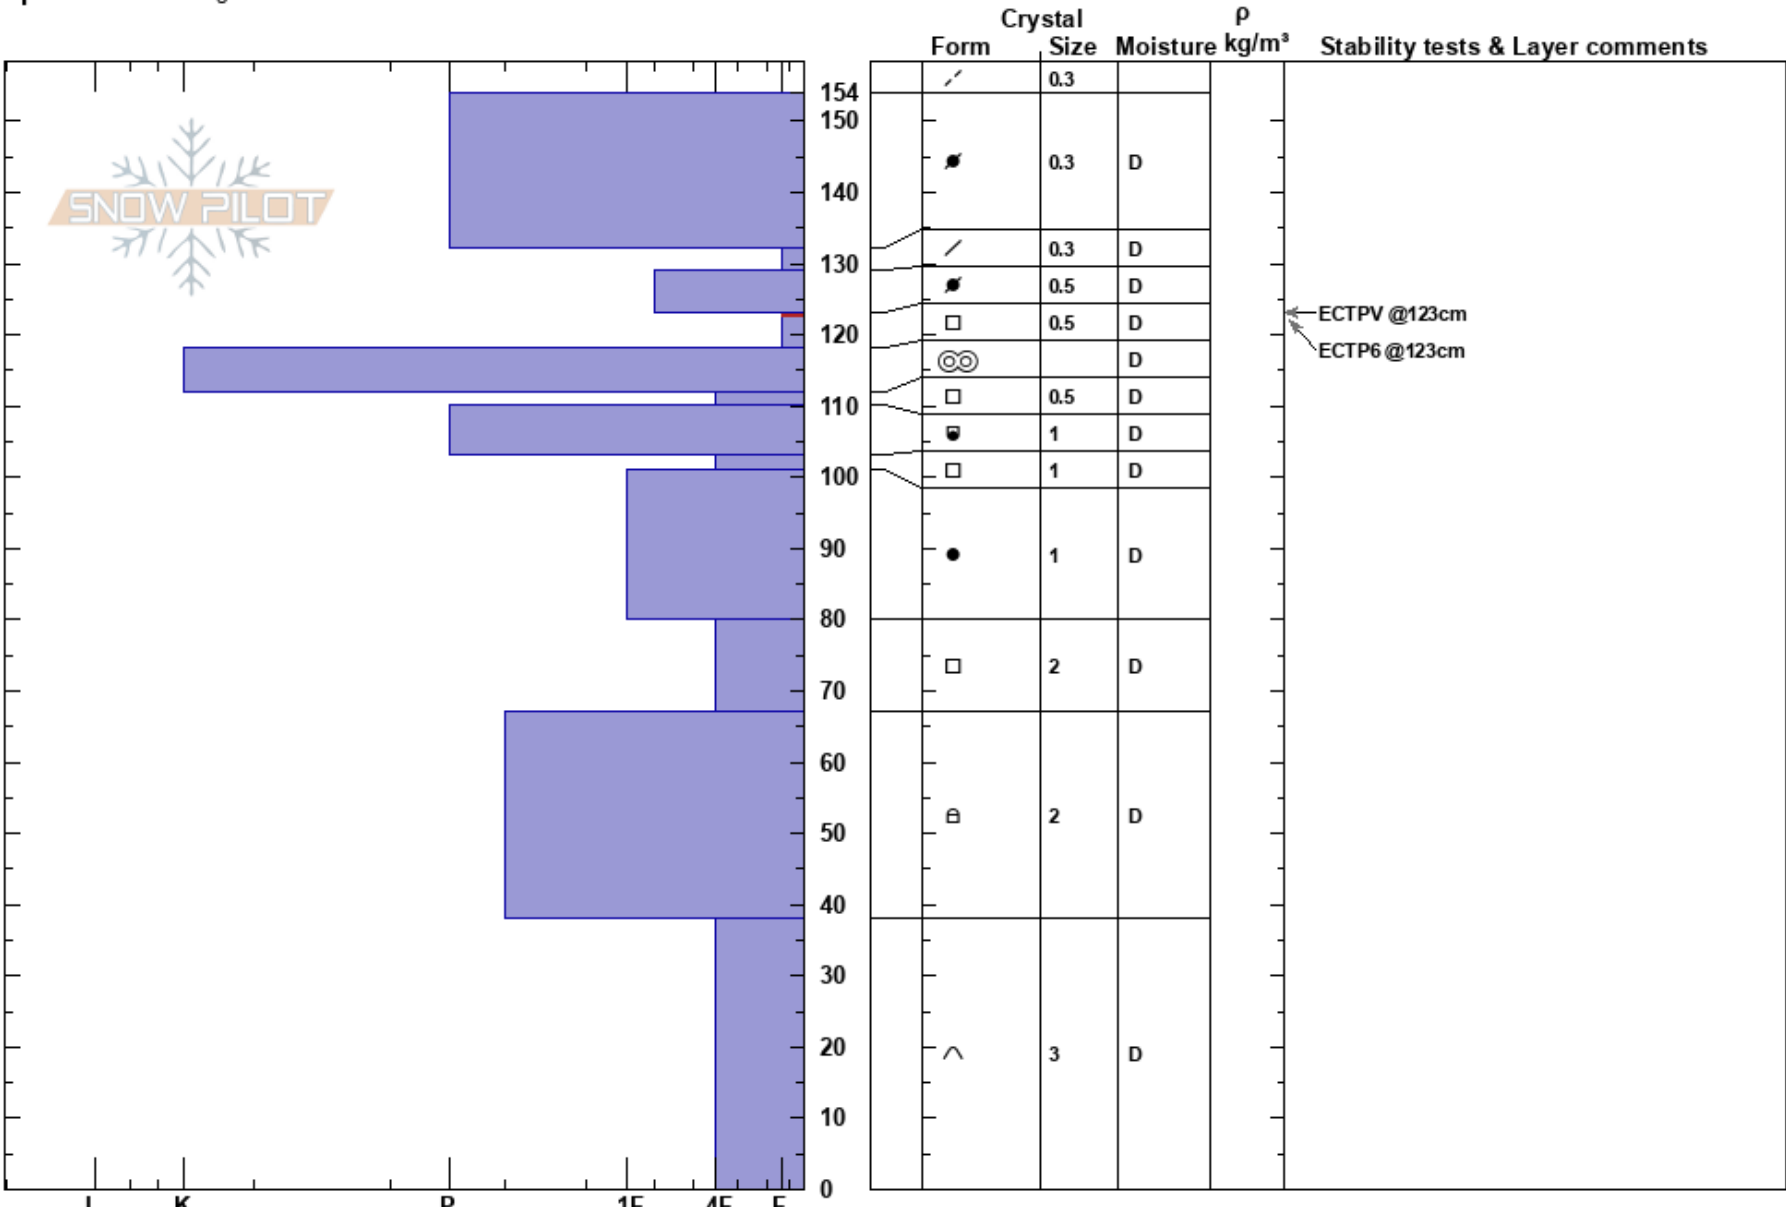

220312 Watrous SE  
 Front Range  
 CO  
 Elevation: 11995 ft  
 Aspect: SE  
 Specifics: Cracking

Ryan Zarter  
 03/12/2022 - 12:45pm  
 Co-ord: 39.71310N, -105.84640W  
 Slope Angle: 32°  
 Wind Loading: yes

Stability:  
 Air Temperature: -8°C  
 Sky Cover: SCT  
 Precipitation: NO  
 Wind: NW Moderate

HS: 154  
 123-118cm: Problematic layer

Notes: