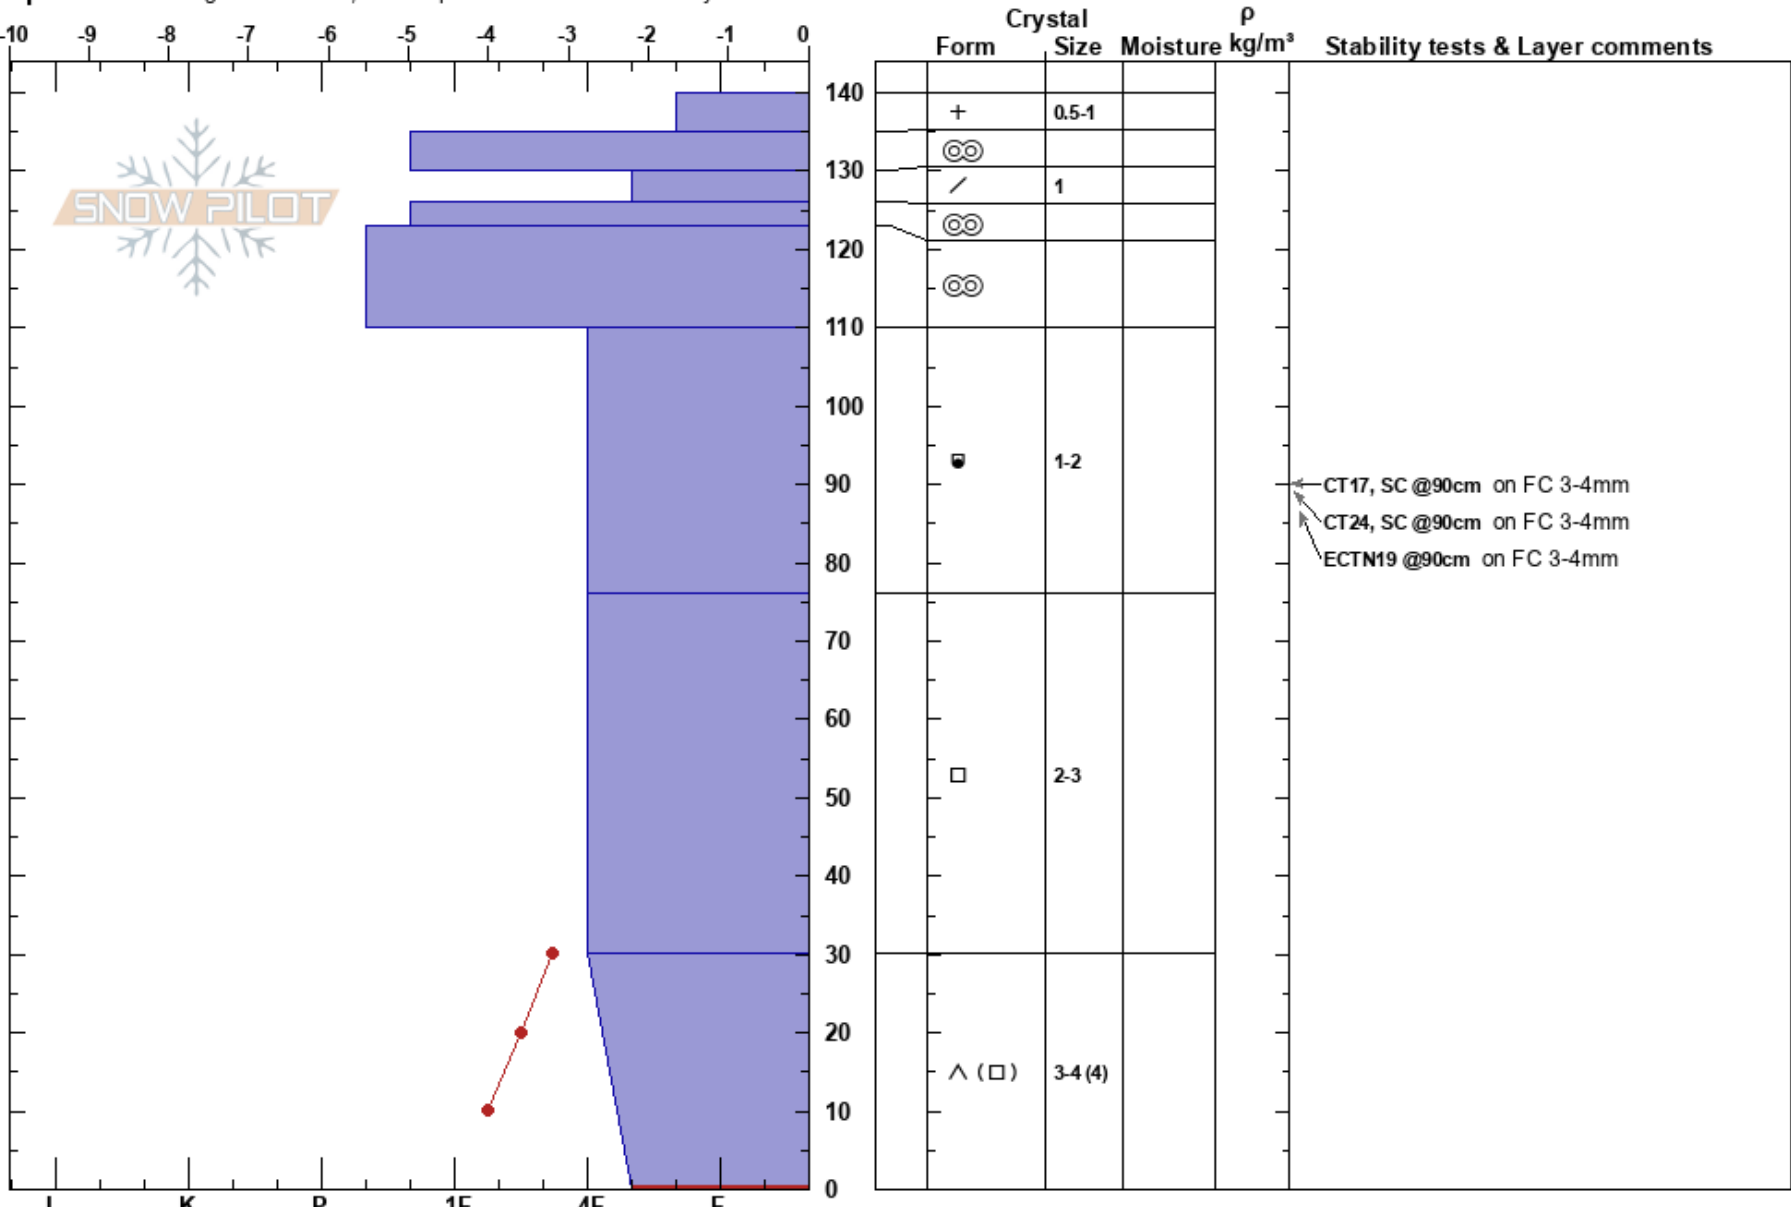

Dustys Path TCA Avy Office
 purcell 12/03/2022 - 14:00
 BC Co-ord: 50.47847N, -116.27737W
 Elevation: 1909 m Slope Angle: 32°
 Aspect: SE Wind Loading: no
 Specifics: Pit dug in a Ski Area; Pit is representative of backcountry

Stability: HS: 140 Layer Notes:
 Air Temperature: -3.6°C PF: 40 30-0cm: Problematic layer
 Sky Cover: OVC
 Precipitation: S-1
 Wind: Calm

Notes: Open steep roll below road in Dustys Avalanche Path, Investigation Slab properties