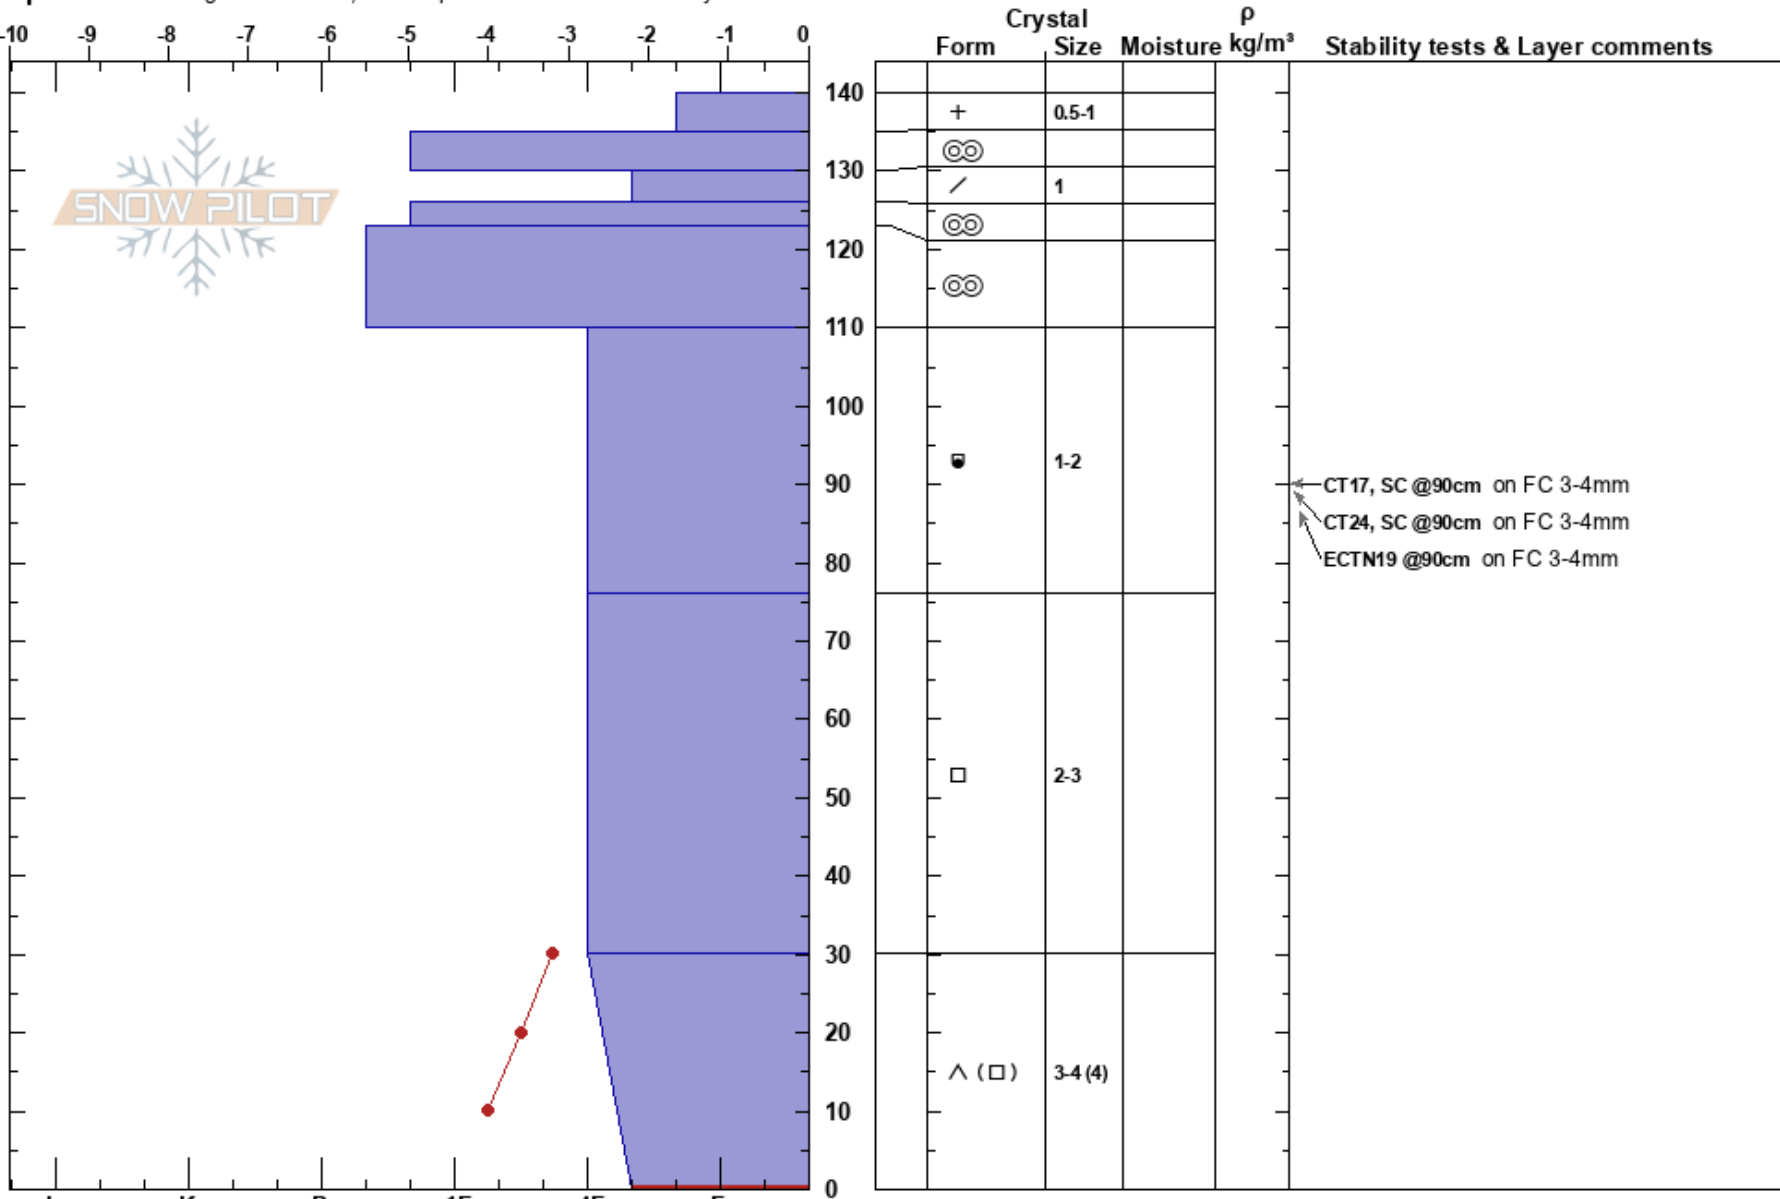

Dustys Path TCA Avy Office  
 purcell 12/03/2022 - 14:00  
 BC Co-ord: 50.47847N, -116.27737W  
 Elevation: 1909 m Slope Angle: 32°  
 Aspect: SE Wind Loading: no  
 Specifics: Pit dug in a Ski Area; Pit is representative of backcountry

Stability: HS: 140 Layer Notes:  
 Air Temperature: -3.6°C PF: 40 30-0cm: Problematic layer  
 Sky Cover: OVC  
 Precipitation: S-1  
 Wind: Calm

Notes: Open steep roll below road in Dustys Avalanche Path, Investigation Slab properties