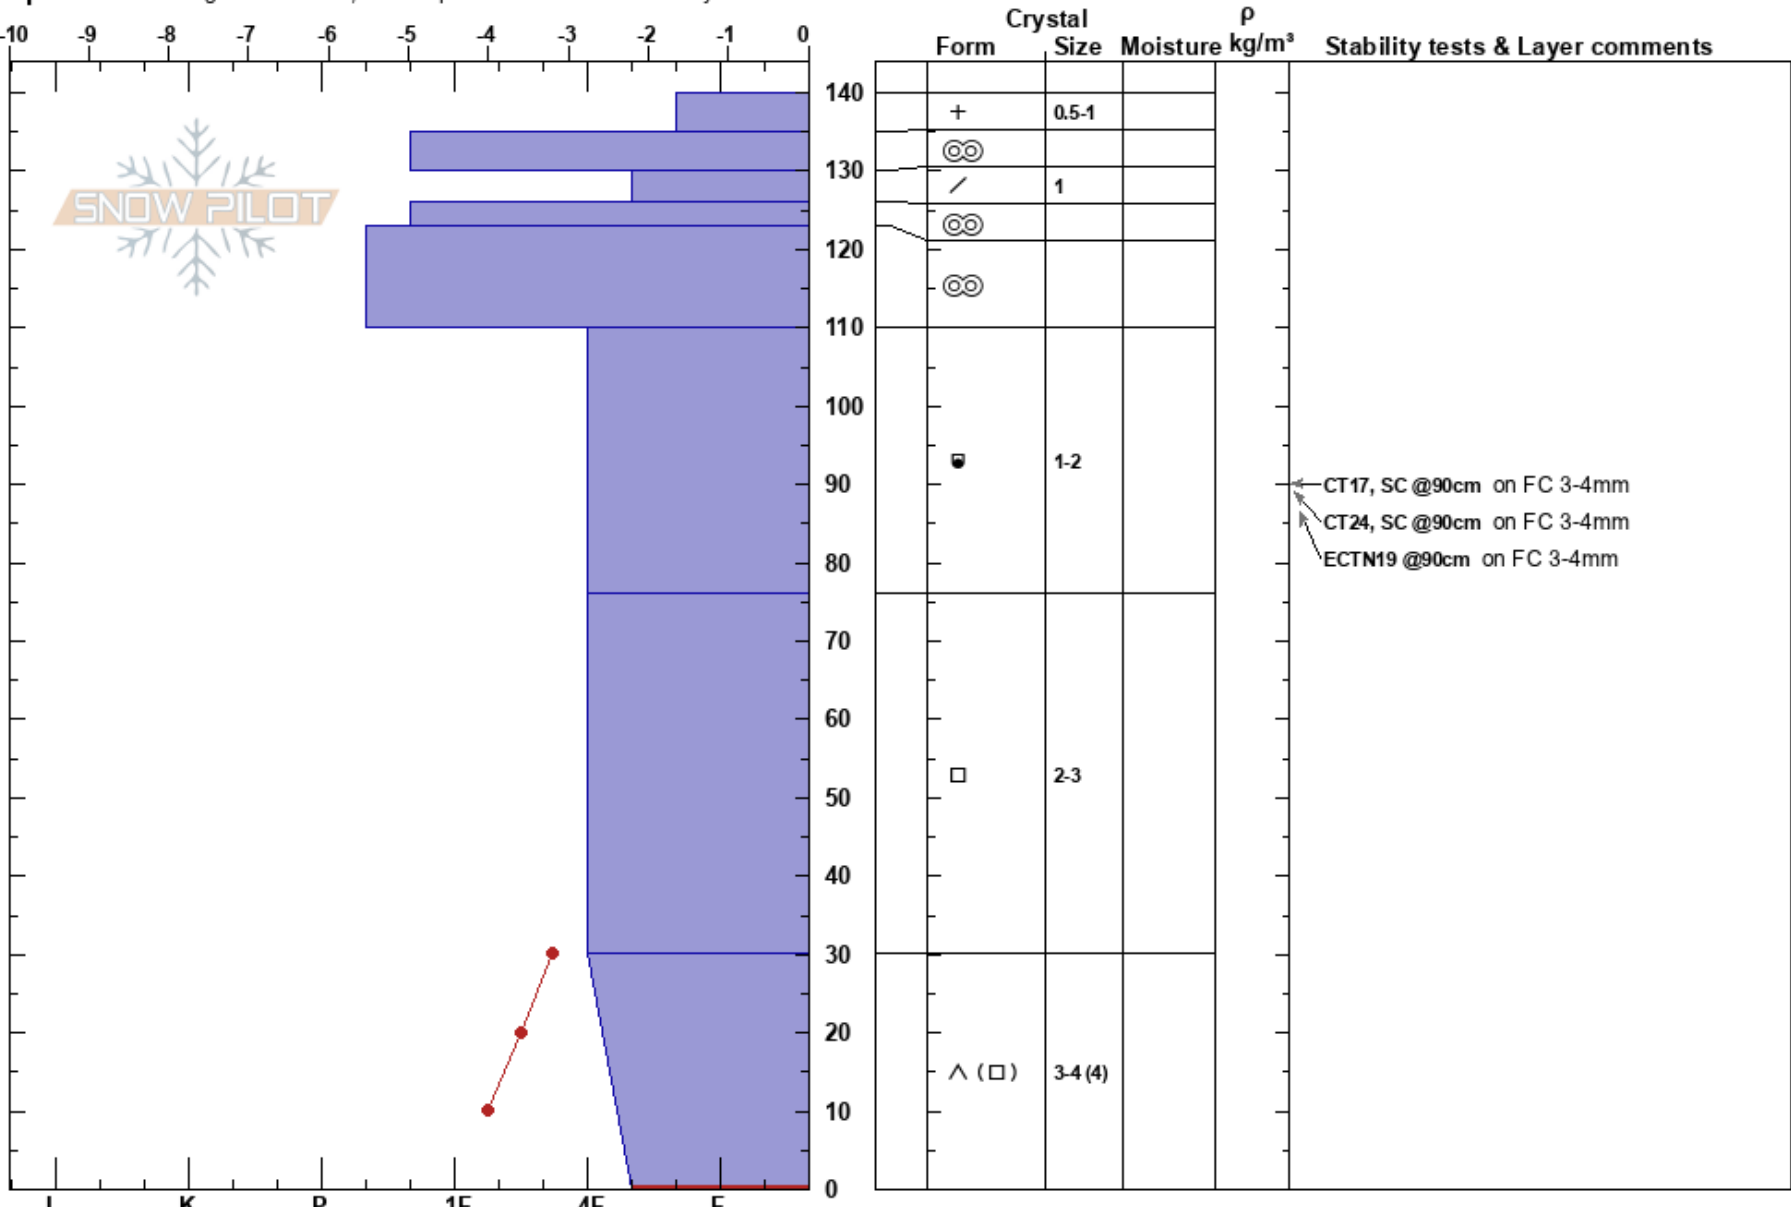

Dustys Path TCA Avy Office  
 purcell 12/03/2022 - 14:00  
 BC Co-ord: 50.47847N, -116.27737W  
 Elevation: 1909 m Slope Angle: 32°  
 Aspect: SE Wind Loading: no  
 Specifics: Pit dug in a Ski Area; Pit is representative of backcountry

Stability: HS: 140 Layer Notes:  
 Air Temperature: -3.6°C PF: 40 30-0cm: Problematic layer  
 Sky Cover: OVC  
 Precipitation: S-1  
 Wind: Calm

Notes: Open steep roll below road in Dustys Avalanche Path, Investigation Slab properties