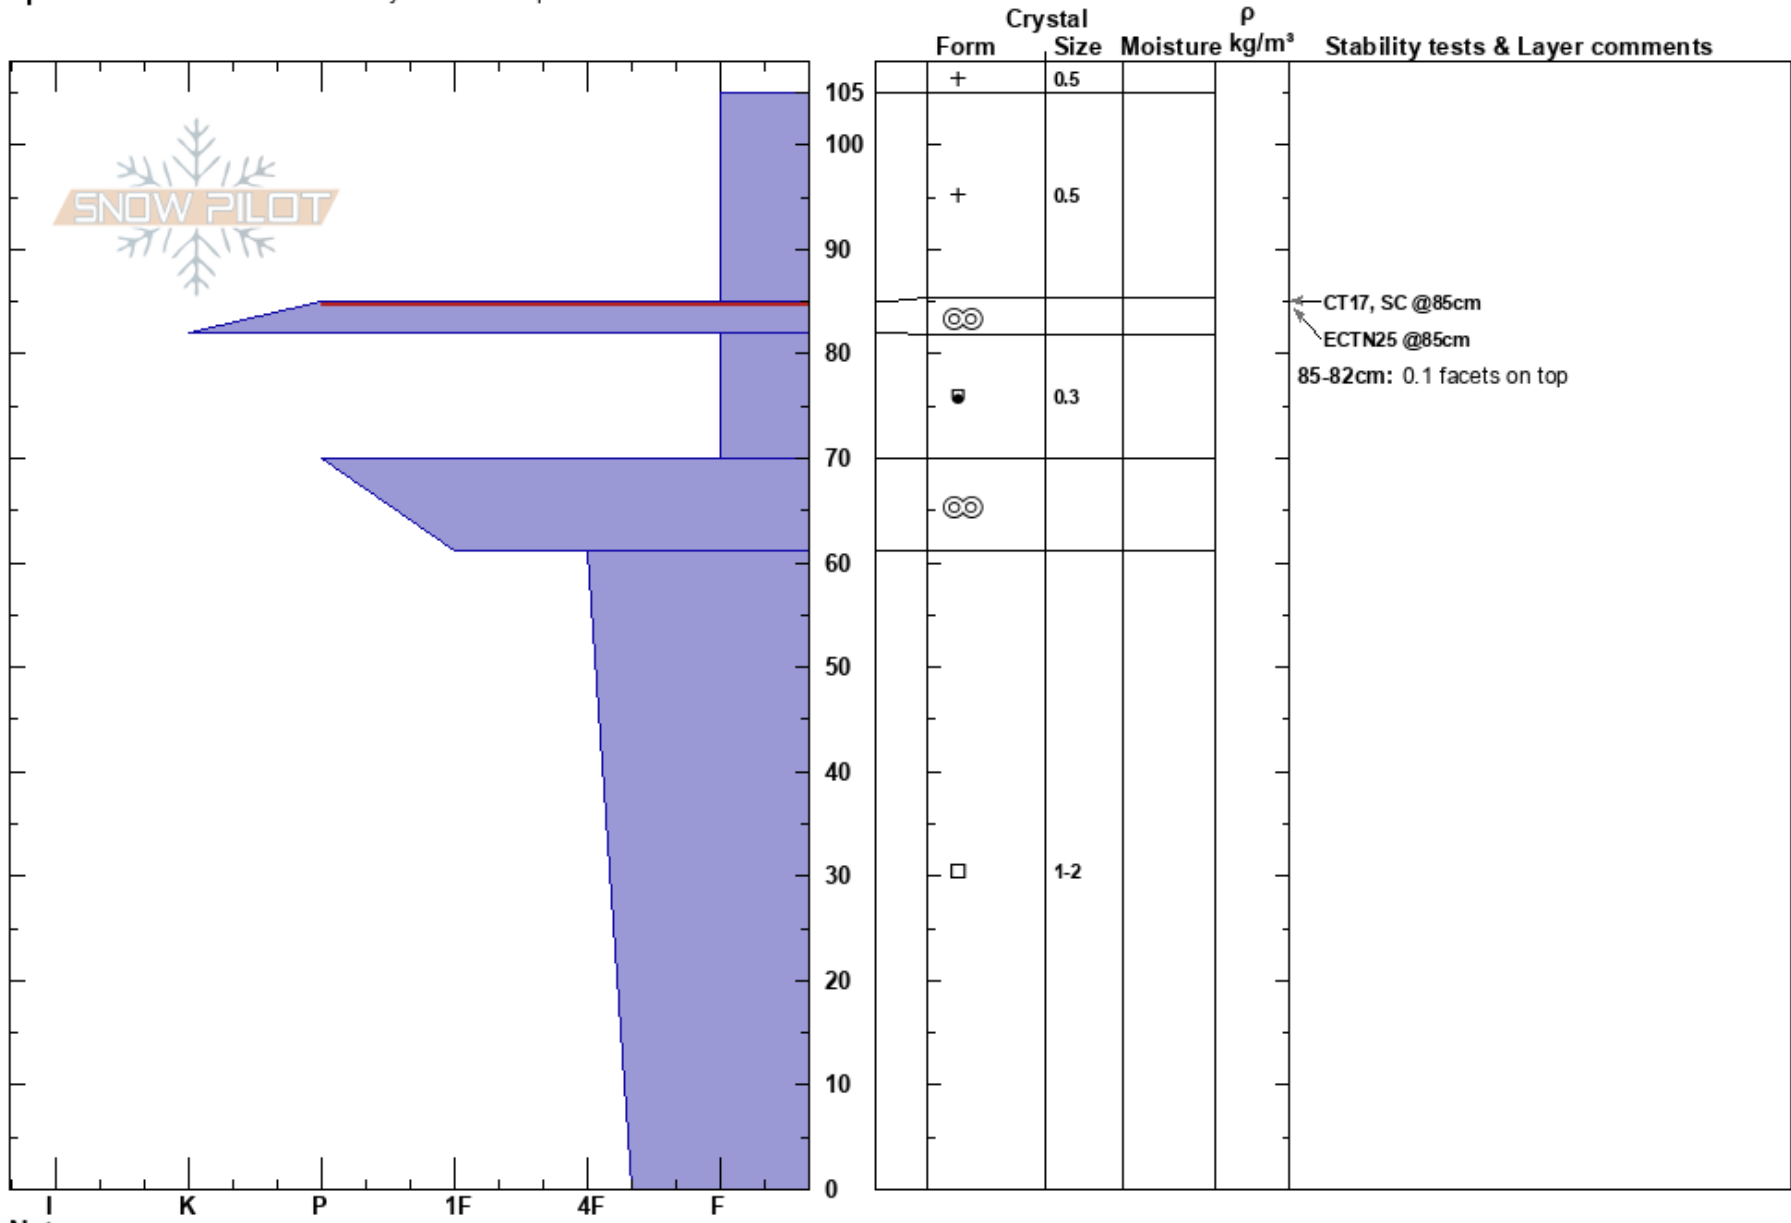

Cocaine trees
 San Juan Range
 CO
Elevation: 10843 ft
Aspect: NE
Specifics: Recent avalanche activity on similar slopes

Rebecca Hodgetts
 03/11/2022 - 1:00pm
Co-ord: 37.88204N, -107.67267W
Slope Angle: 20°
Wind Loading:

Stability: Fair
Air Temperature: -1°C
Sky Cover: CLR
Precipitation: NO
Wind: Calm
HS: 105
PF: 50
PS: 10
 85-82cm: 0.1 facets on top
 85-82cm: Problematic layer

Notes: