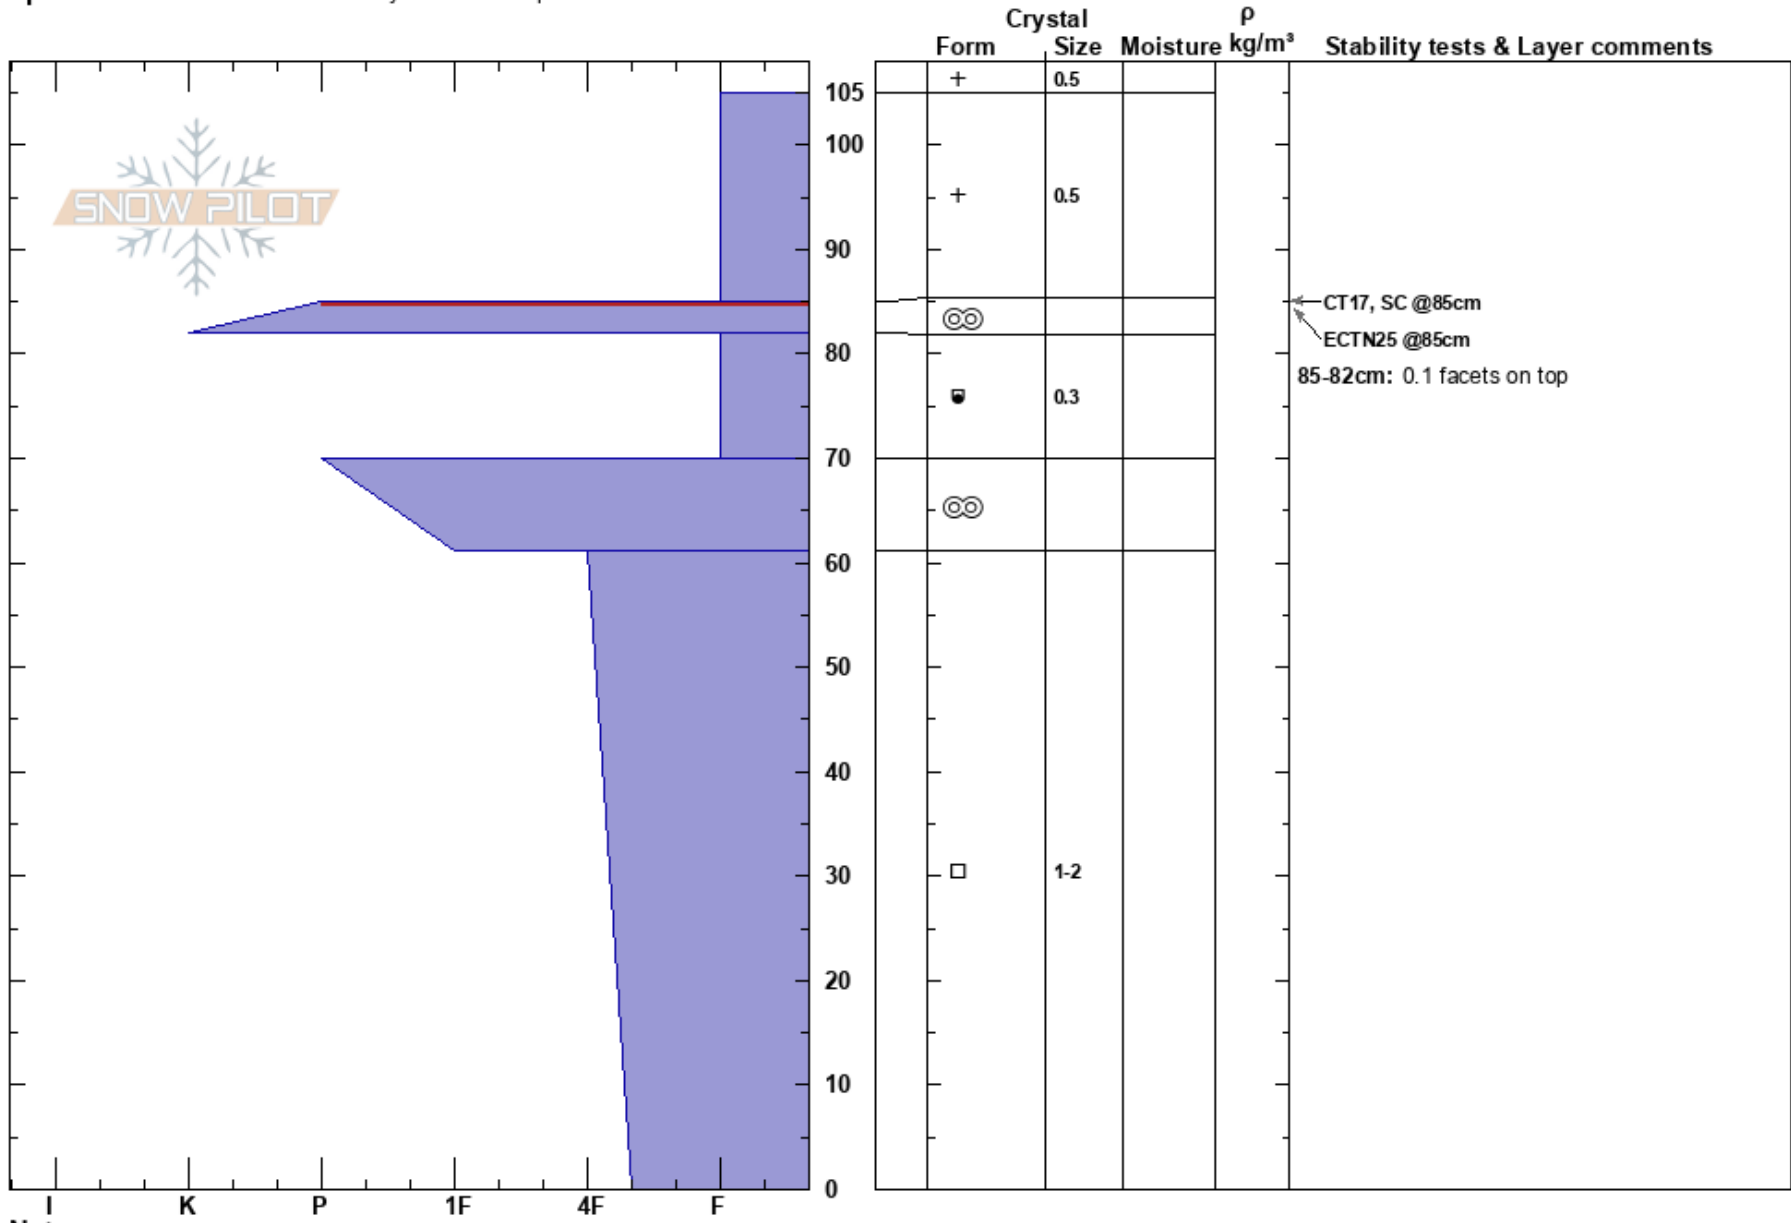

Cocaine trees  
 San Juan Range  
 CO  
**Elevation:** 10843 ft  
**Aspect:** NE  
**Specifics:** Recent avalanche activity on similar slopes

Rebecca Hodgetts  
 03/11/2022 - 1:00pm  
**Co-ord:** 37.88204N, -107.67267W  
**Slope Angle:** 20°  
**Wind Loading:**

**Stability:** Fair  
**Air Temperature:** -1°C  
**Sky Cover:** CLR  
**Precipitation:** NO  
**Wind:** Calm  
**HS:** 105  
**PF:** 50  
**PS:** 10  
 85-82cm: 0.1 facets on top  
 85-82cm: Problematic layer