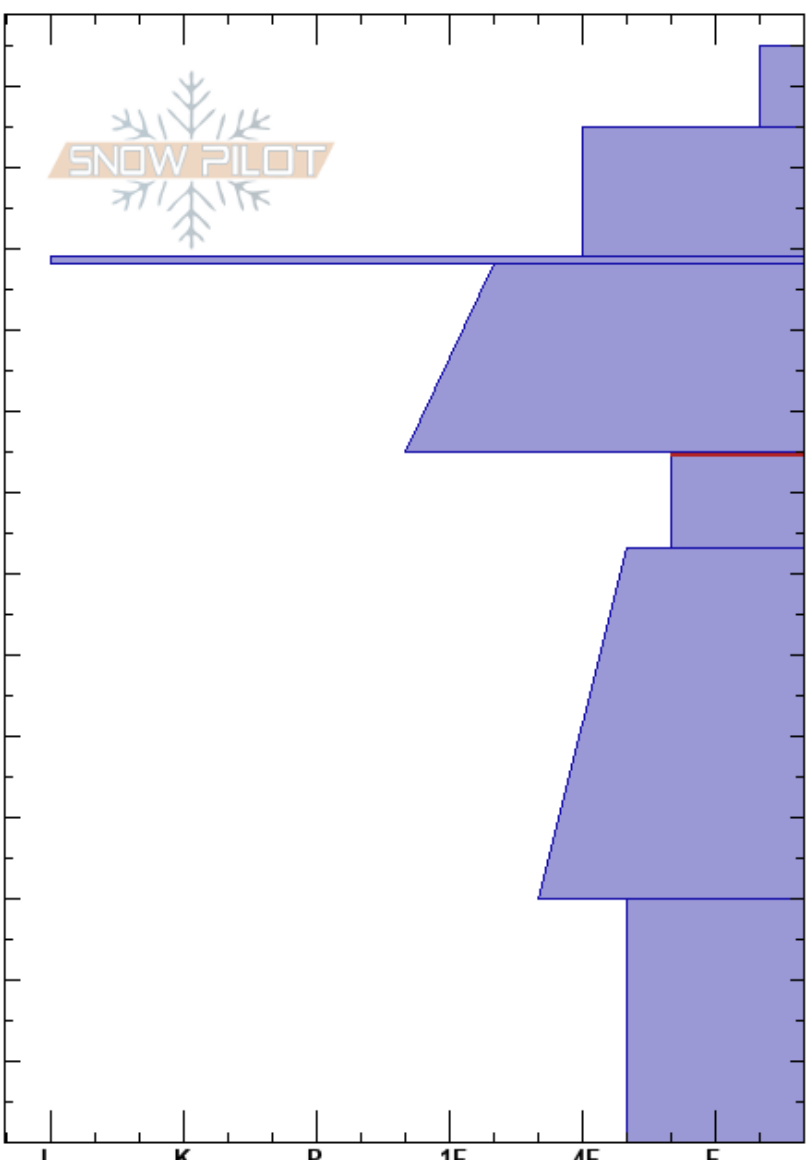

Silver Queen Cliffs  
 Aspen Snowmass  
 CO  
 Elevation: 9483 ft  
 Aspect: 315°  
 Specifics:

Aspen Mountain Ski Patrol  
 03/11/2022 - 1:30pm  
 Co-ord: 39.17448N, -106.83033W  
 Slope Angle: 25°  
 Wind Loading:

Stability:  
 Air Temperature: -15°C  
 Sky Cover: OVC  
 Precipitation: NO  
 Wind: W Calm

HS: 135  
 Layer Notes:  
 85-73cm: Problematic layer

Depth (cm)	Crystal		Moisture	$\rho$ kg/m <sup>3</sup>	Stability tests & Layer comments
	Form	Size			
135					
130	/	0.1	D		
120	.	0.1	D		
110	■		D		
100	⊖	0.3-0.5	D		
90					
85	□	0.3	D		← PST70/100 (End) @85cm Q1
80					
70					
60					
50	□	0.3	D		
40					
30					
20					
10	□	0.3-1	D		
0					← ECTX shovelshear@85cm