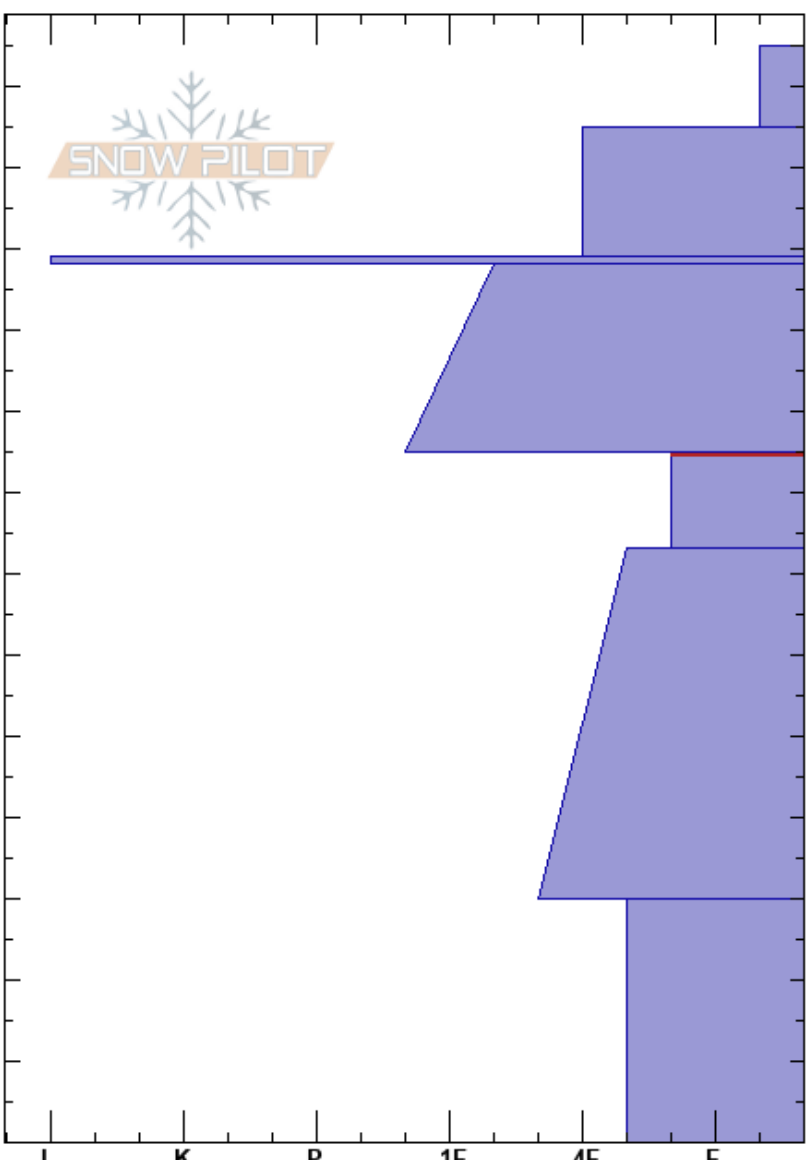

Silver Queen Cliffs
 Aspen Snowmass
 CO
Elevation: 9483 ft
Aspect: 315°
Specifics:

Aspen Mountain Ski Patrol
 03/11/2022 - 1:30pm
Co-ord: 39.17448N, -106.83033W
Slope Angle: 25°
Wind Loading:

Stability:
Air Temperature: -15°C
Sky Cover: OVC
Precipitation: NO
Wind: W Calm

HS: 135
 85-73cm: Problematic layer

Depth (cm)	Crystal		ρ kg/m ³	Stability tests & Layer comments
	Form	Size		
135				
130	/	0.1	D	
120	.	0.1	D	
110	■		D	
100	⊖	0.3-0.5	D	
90				
85	□	0.3	D	← PST70/100 (End) @85cm Q1
80				
70				
60				
50	□	0.3	D	
40				
30				
20				
10	□	0.3-1	D	
0				← ECTX shovelshear@85cm