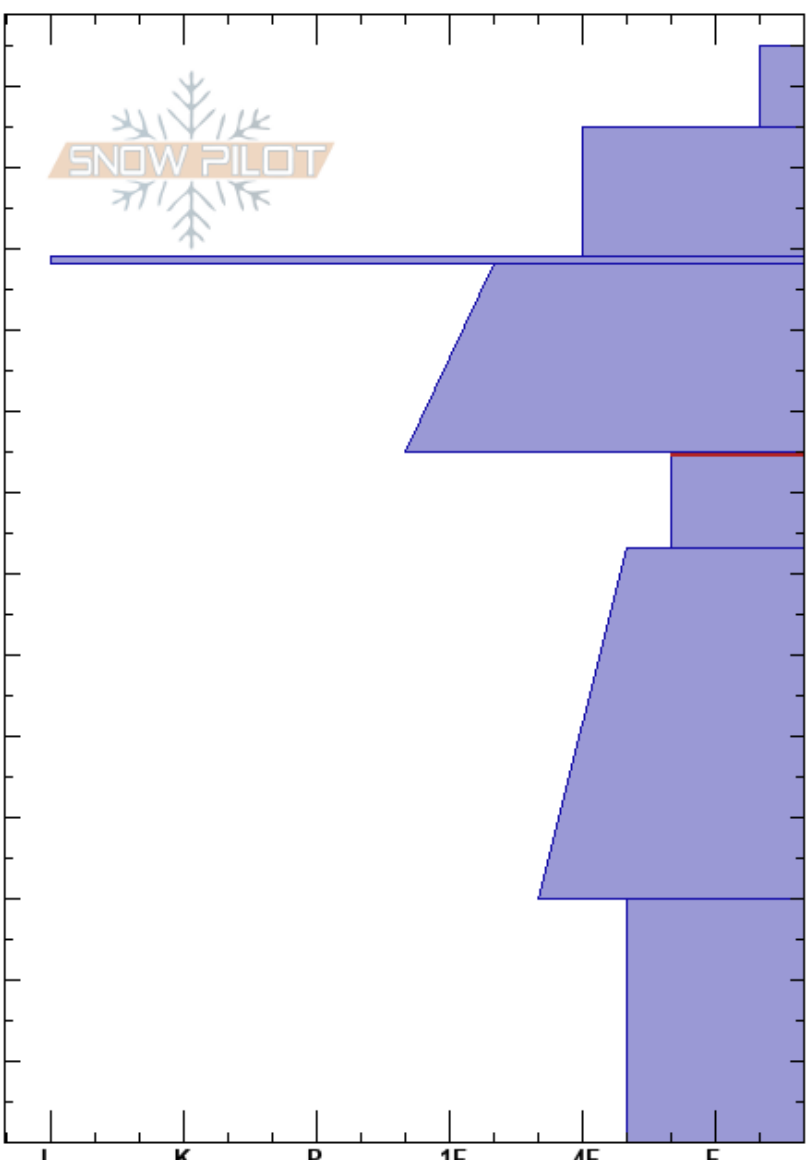

Silver Queen Cliffs
 Aspen Snowmass
 CO
 Elevation: 9483 ft
 Aspect: 315°
 Specifics:

Aspen Mountain Ski Patrol
 03/11/2022 - 1:30pm
 Co-ord: 39.17448N, -106.83033W
 Slope Angle: 25°
 Wind Loading:

Stability:
 Air Temperature: -15°C
 Sky Cover: OVC
 Precipitation: NO
 Wind: W Calm

HS: 135
 Layer Notes:
 85-73cm: Problematic layer

Depth (cm)	Crystal		Moisture	ρ kg/m³	Stability tests & Layer comments
	Form	Size			
135					← PST70/100 (End) @135cm Q1
130	/	0.1	D		
120	.	0.1	D		
110	■		D		
100	⊖	0.3-0.5	D		
90					
80	□	0.3	D		
70					
60					
50	□	0.3	D		
40					
30					
20					
10	□	0.3-1	D		
0					← ECTX