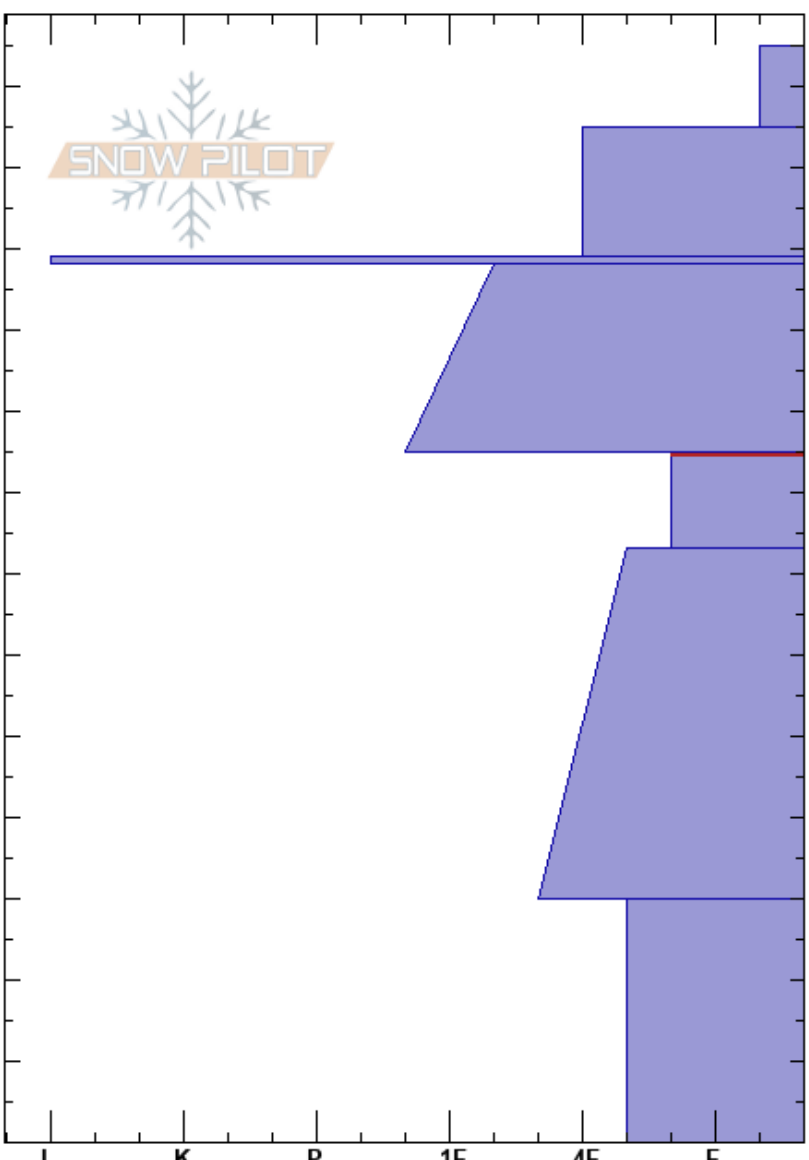

Silver Queen Cliffs  
 Aspen Snowmass  
 CO  
 Elevation: 9483 ft  
 Aspect: 315°  
 Specifics:

Aspen Mountain Ski Patrol  
 03/11/2022 - 1:30pm  
 Co-ord: 39.17448N, -106.83033W  
 Slope Angle: 25°  
 Wind Loading:

Stability: **Air Temperature:** -15°C  
**Sky Cover:** OVC  
**Precipitation:** NO  
**Wind:** W Calm

**HS:** 135  
 85-73cm: Problematic layer

Depth (cm)	Crystal		Moisture	$\rho$ kg/m <sup>3</sup>	Stability tests & Layer comments
	Form	Size			
135					← PST70/100 (End) @135cm Q1
130	/	0.1	D		
120	.	0.1	D		
110	■		D		
100	⊖	0.3-0.5	D		
90					
80	□	0.3	D		
70					
60					
50	□	0.3	D		
40					
30					
20					
10	□	0.3-1	D		
0					← ECTX