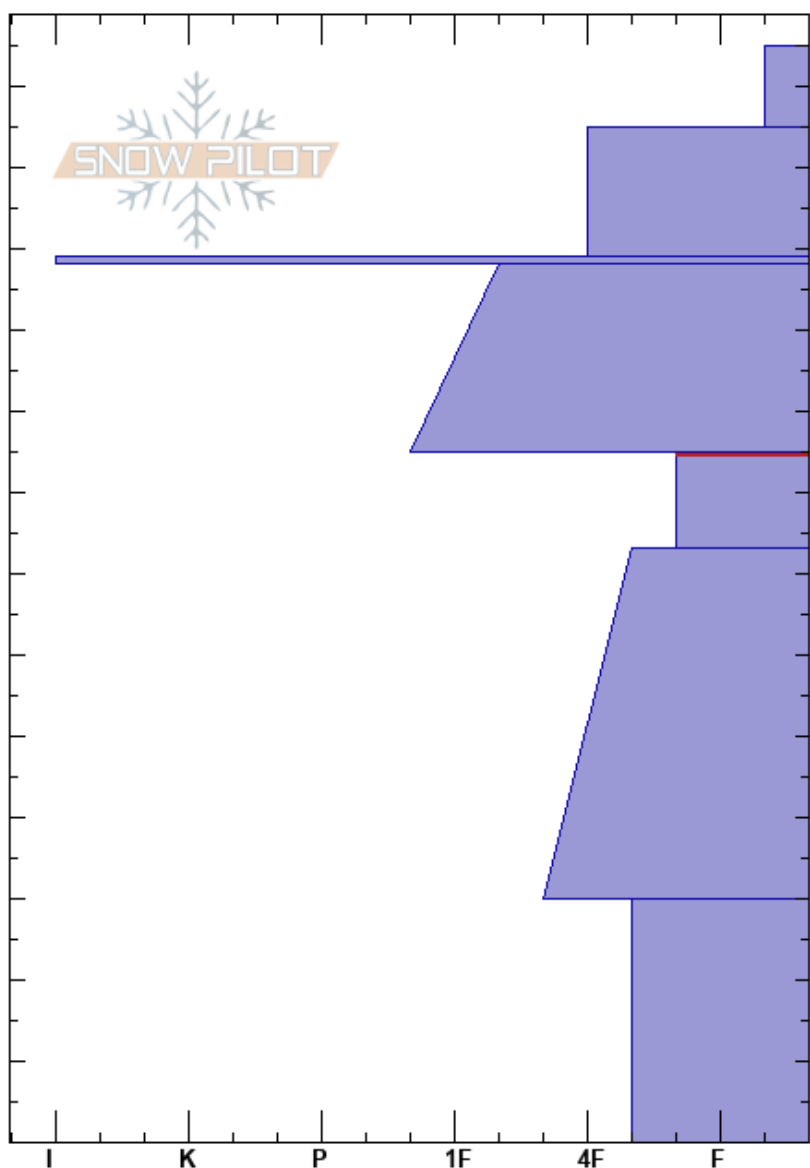

Silver Queen Cliffs
 Aspen Snowmass
 CO
Elevation: 9483 ft
Aspect: 315°
Specifics:

Aspen Mountain Ski Patrol
 03/11/2022 - 1:30pm
Co-ord: 39.17448N, -106.83033W
Slope Angle: 25°
Wind Loading:

Stability:
Air Temperature: -15°C
Sky Cover: OVC
Precipitation: NO
Wind: W Calm

HS: 135
Layer Notes:
 85-73cm: Problematic layer

Depth (cm)	Crystal		ρ kg/m ³	Stability tests & Layer comments
	Form	Size		
135				← PST70/100 (End) @135cm Q1
130	/	0.1	D	
120	.	0.1	D	
110	■		D	
100	⊖	0.3-0.5	D	
90				
80	□	0.3	D	
70				
60				
50	□	0.3	D	
40				
30				
20				
10	□	0.3-1	D	
0				← ECTX