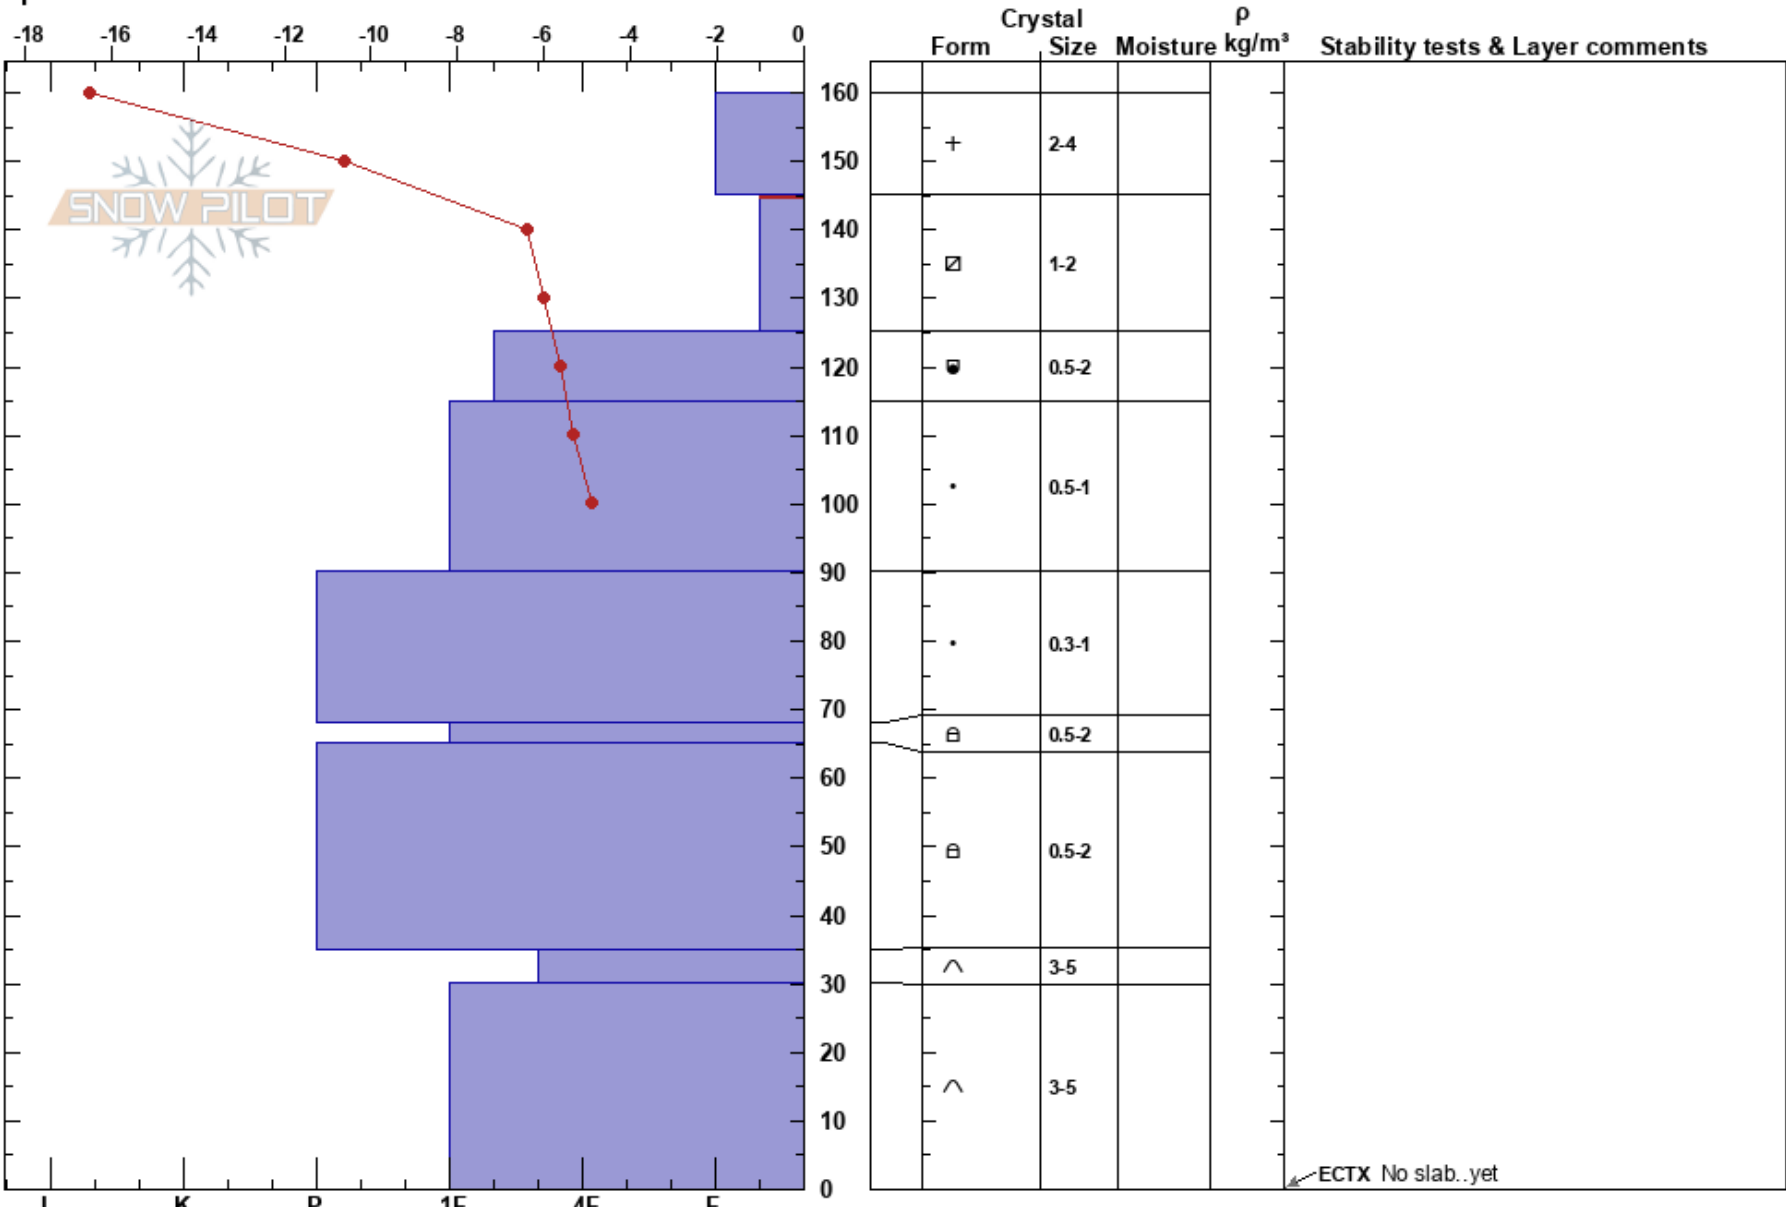

Butler Basin
 Wasatch Range
 UT
 Elevation: 8993 ft
 Aspect: N
 Specifics:

Bo Torrey
 02/17/2022 - 3:30pm
 Co-ord: 40.66657N, -111.67396W
 Slope Angle: 20°
 Wind Loading: no

Stability: **HS: 160**
 Air Temperature: -8°C PF: 15 145-125cm: Problematic layer
 Sky Cover: CLR
 Precipitation: NO
 Wind: W Calm

Notes: LD gouging into jan/feb fc. Very weak fc on sheltered slopes. variable thickness crusts on exposed slopes