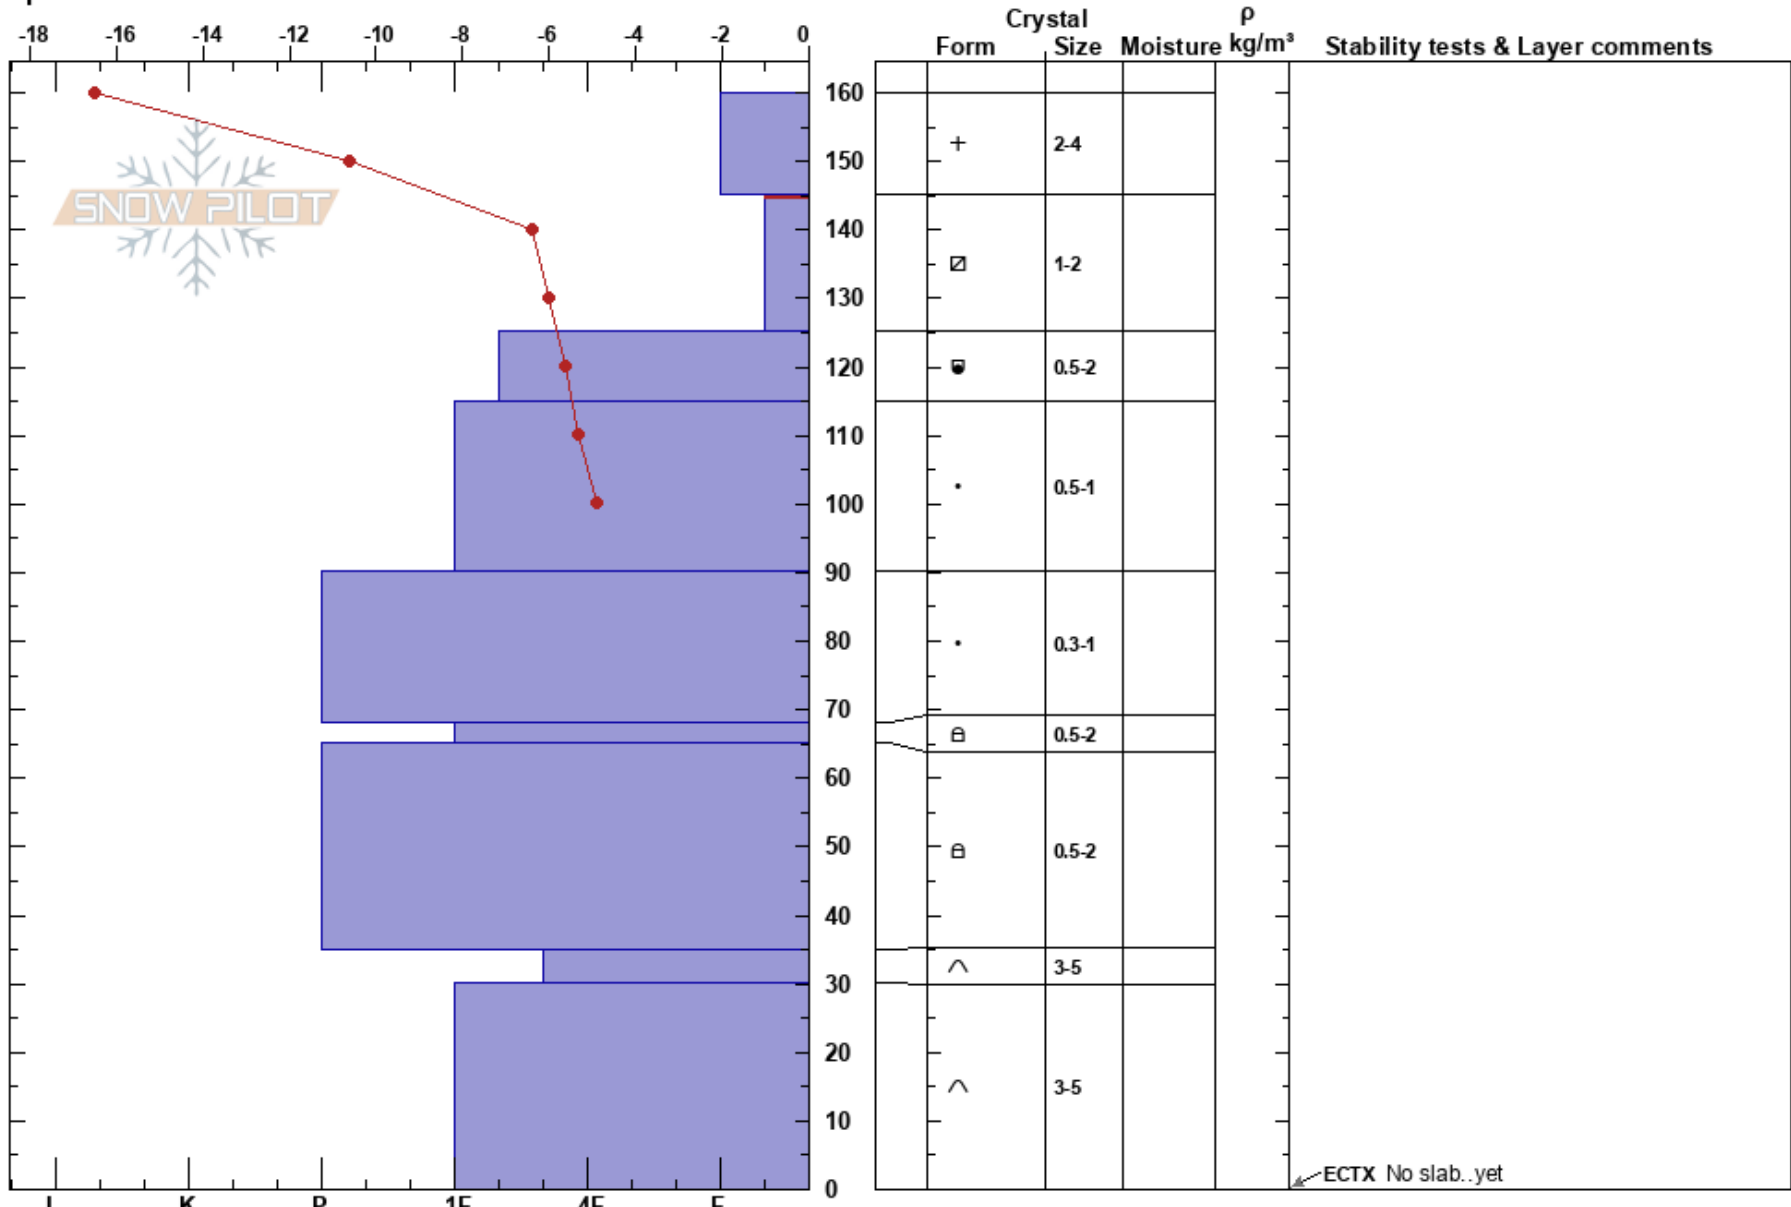

Butler Basin
 Wasatch Range
 UT
 Elevation: 8993 ft
 Aspect: N
 Specifics:

Bo Torrey
 02/17/2022 - 3:30pm
 Co-ord: 40.66657N, -111.67396W
 Slope Angle: 20°
 Wind Loading: no

Stability: **HS: 160**
 Air Temperature: -8°C PF: 15 145-125cm: Problematic layer
 Sky Cover: CLR
 Precipitation: NO
 Wind: W Calm

Notes: LD gouging into jan/feb fc. Very weak fc on sheltered slopes. variable thickness crusts on exposed slopes

ECTX No slab .yet