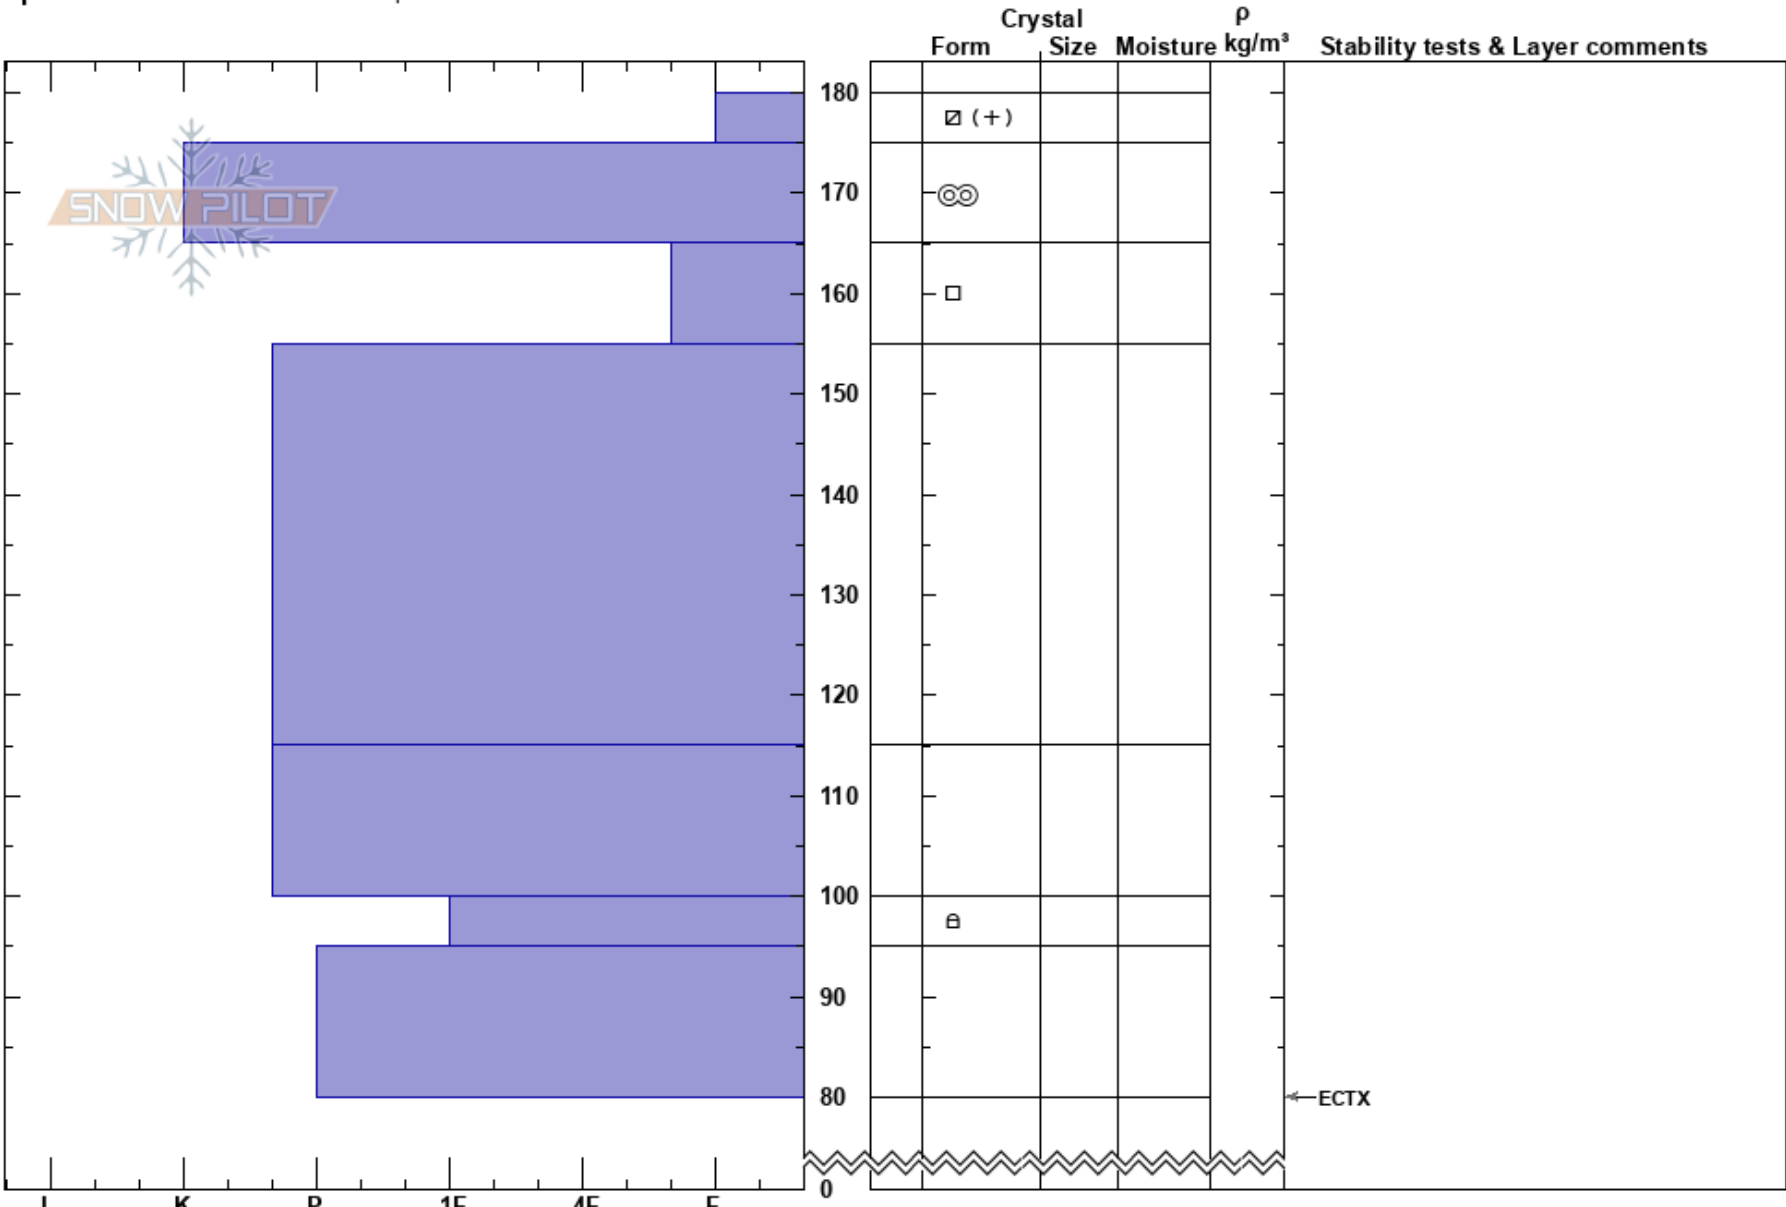

Sawtelle Rd-S Facing  
 Centennial Range  
 ID  
**Elevation:** 9040 ft  
**Aspect:** 200°  
**Specifics:** Snowmobile tracks on slope

Doug Chabot-Admin  
 03/11/2022 - 12:00pm  
**Co-ord:** 44.55498N, -111.44540W  
**Slope Angle:** 15°  
**Wind Loading:** no

**Stability:** Very Good **HS:** 180 **Layer Notes:**  
**Air Temperature:** -10°C  
**Sky Cover:** SCT  
**Precipitation:** NO  
**Wind:**

**Notes:** Dug pit for the KLIM Frozen Cow Tag Snowbike Ride