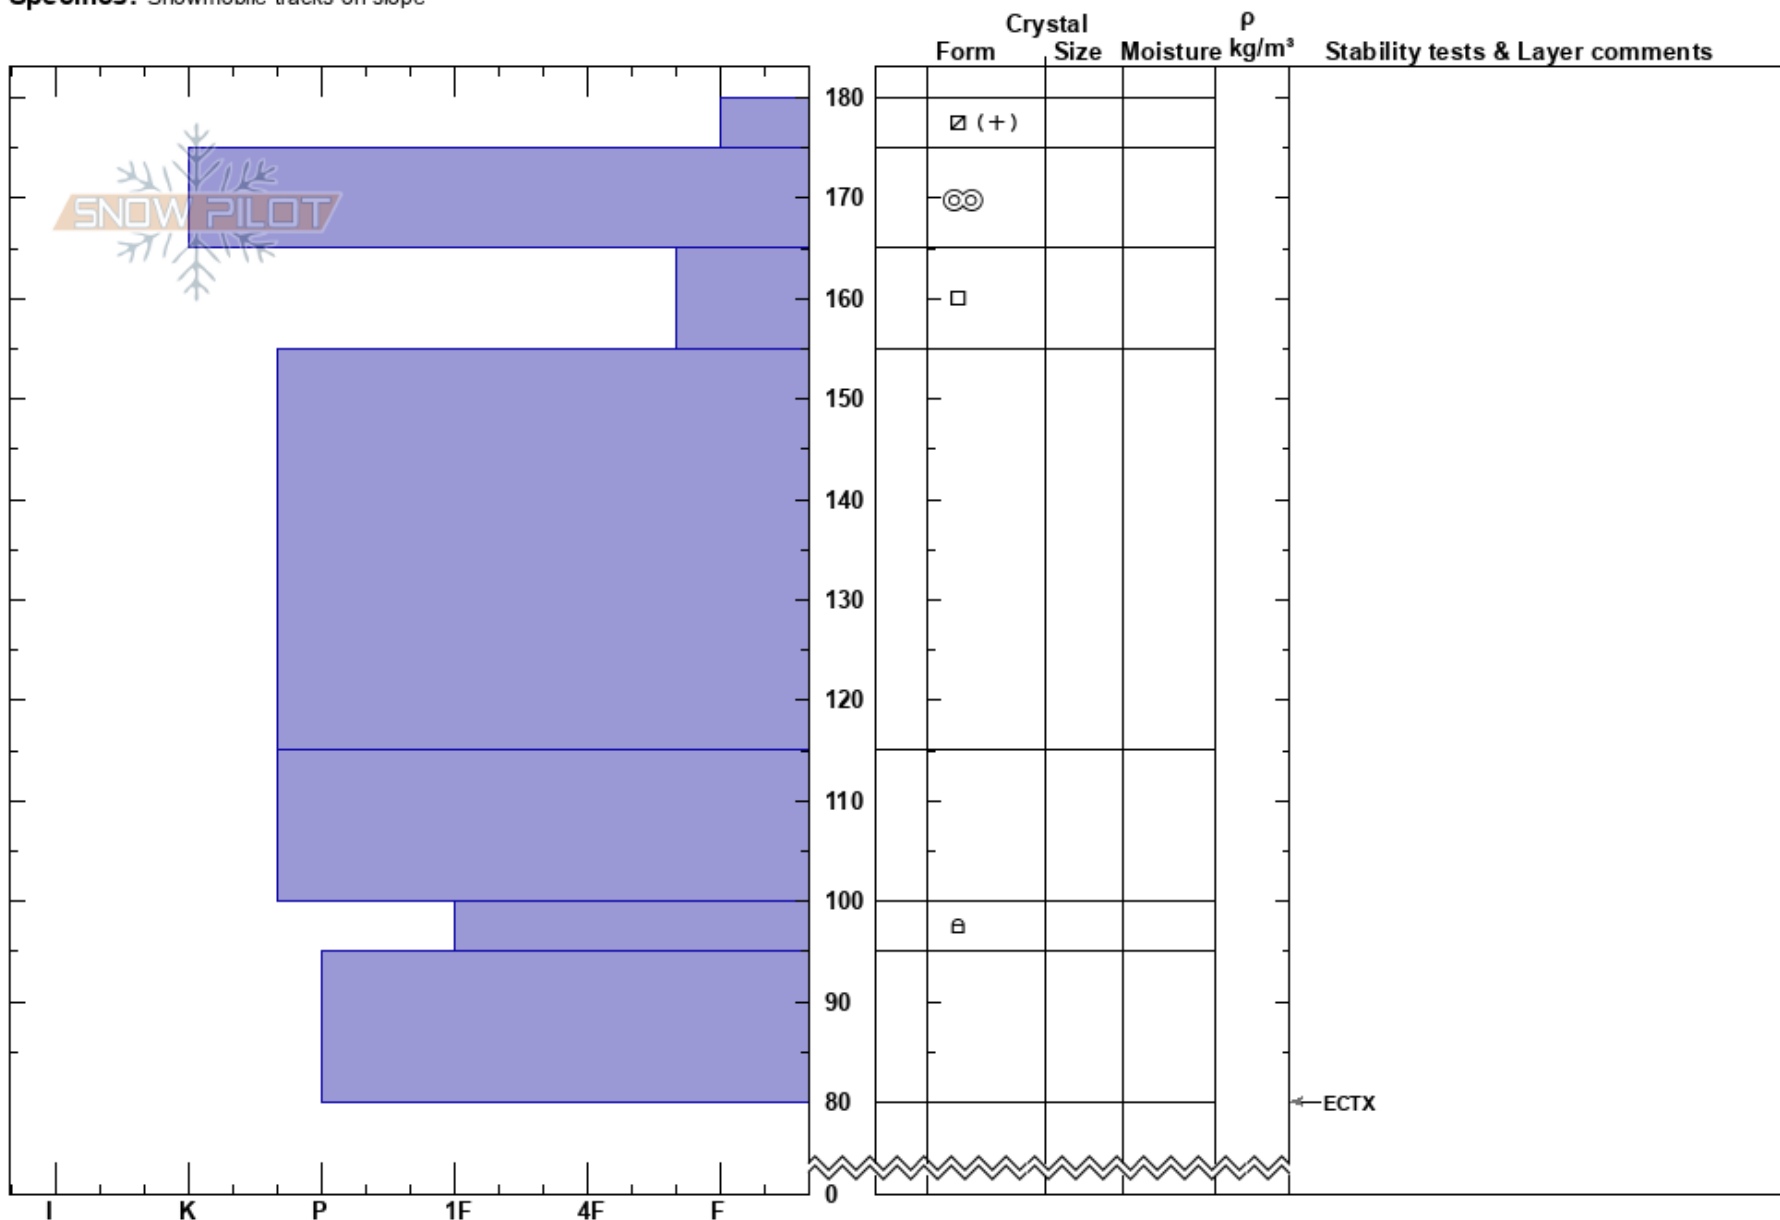

Sawtelle Rd-S Facing
 Centennial Range
 ID
Elevation: 9040 ft
Aspect: 200°
Specifics: Snowmobile tracks on slope

Doug Chabot-Admin
 03/11/2022 - 12:00pm
Co-ord: 44.55498N, -111.44540W
Slope Angle: 15°
Wind Loading: no

Stability: Very Good **HS:** 180 **Layer Notes:**
Air Temperature: -10°C
Sky Cover: SCT
Precipitation: NO
Wind:

Notes: Dug pit for the KLIM Frozen Cow Tag Snowbike Ride