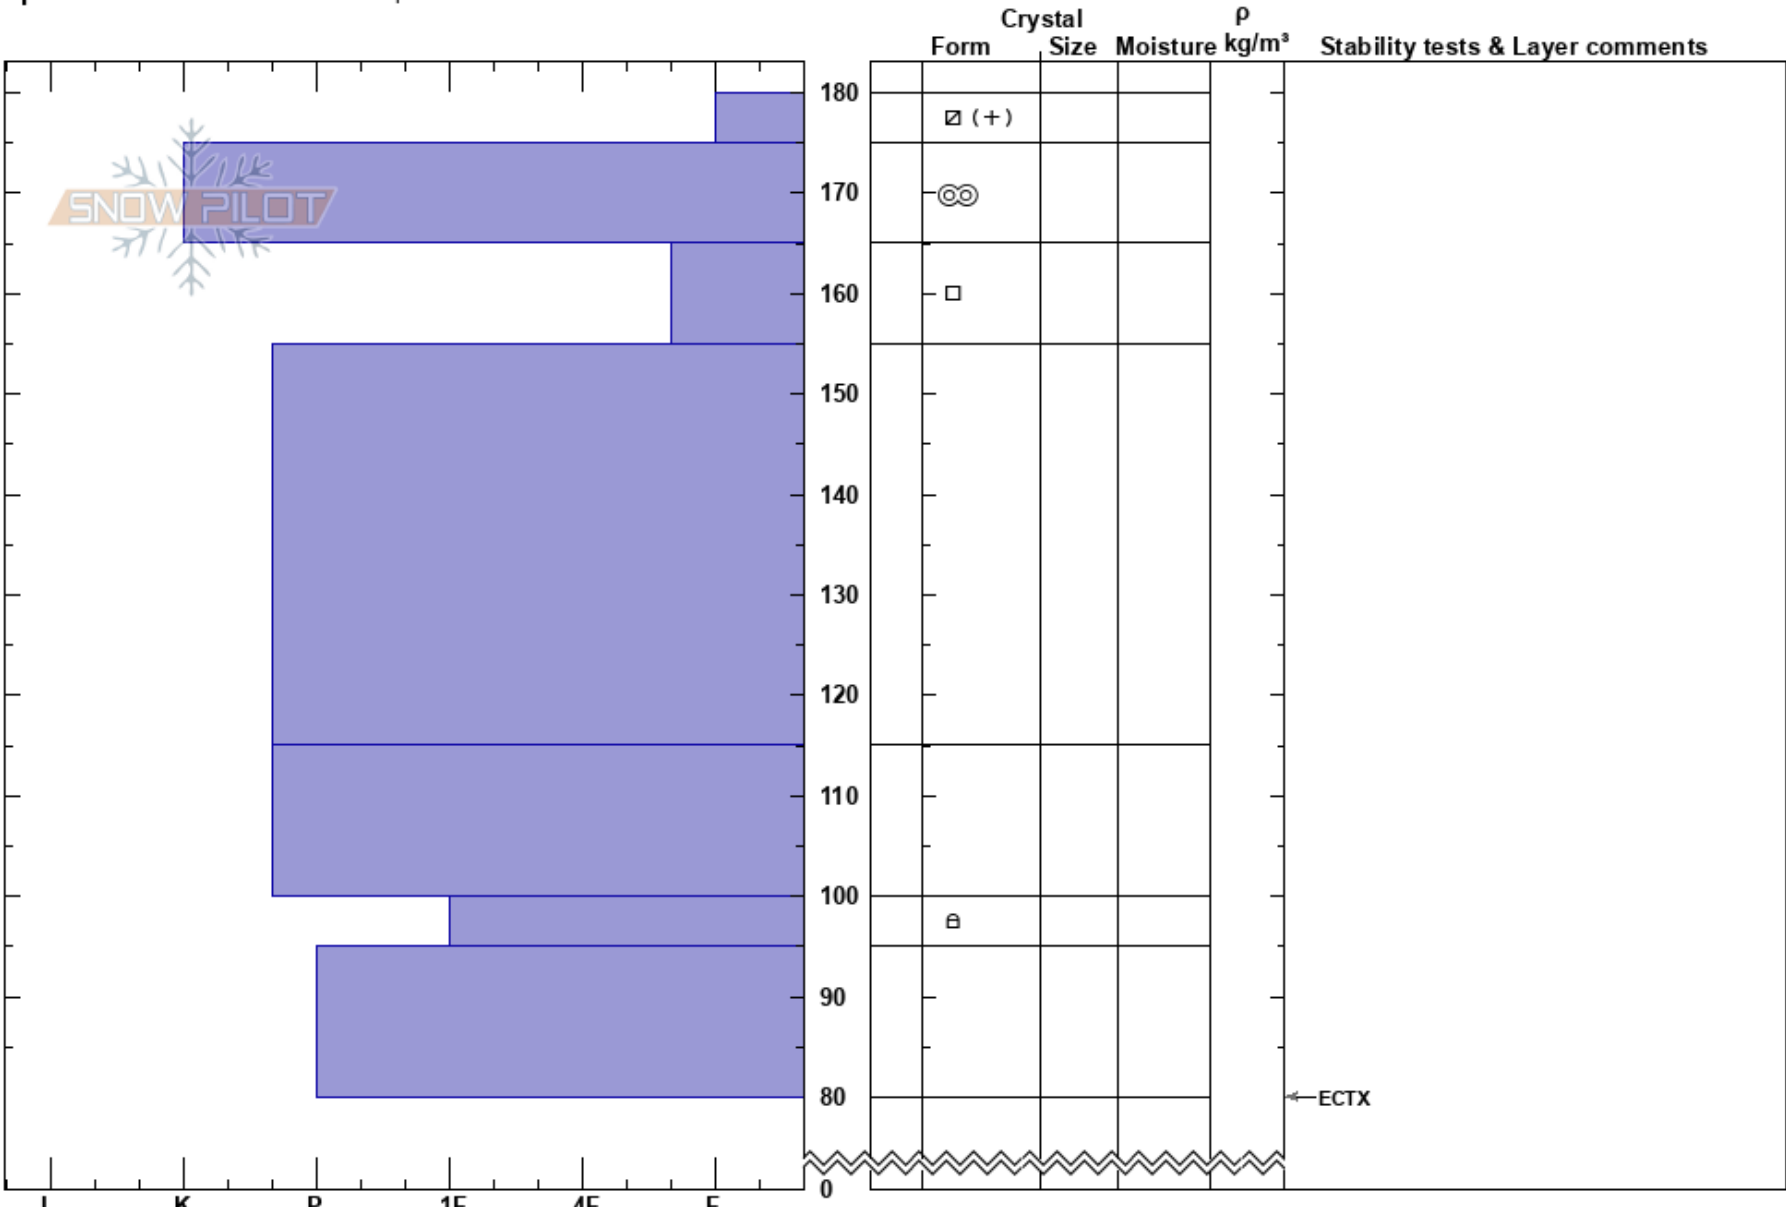

Sawtelle Rd-S Facing
 Centennial Range
 ID
Elevation: 9040 ft
Aspect: 200°
Specifics: Snowmobile tracks on slope

Doug Chabot-Admin
 03/11/2022 - 12:00pm
Co-ord: 44.55498N, -111.44540W
Slope Angle: 15°
Wind Loading: no

Stability: Very Good **HS:** 180 **Layer Notes:**
Air Temperature: -10°C
Sky Cover: SCT
Precipitation: NO
Wind:

Notes: Dug pit for the KLIM Frozen Cow Tag Snowbike Ride