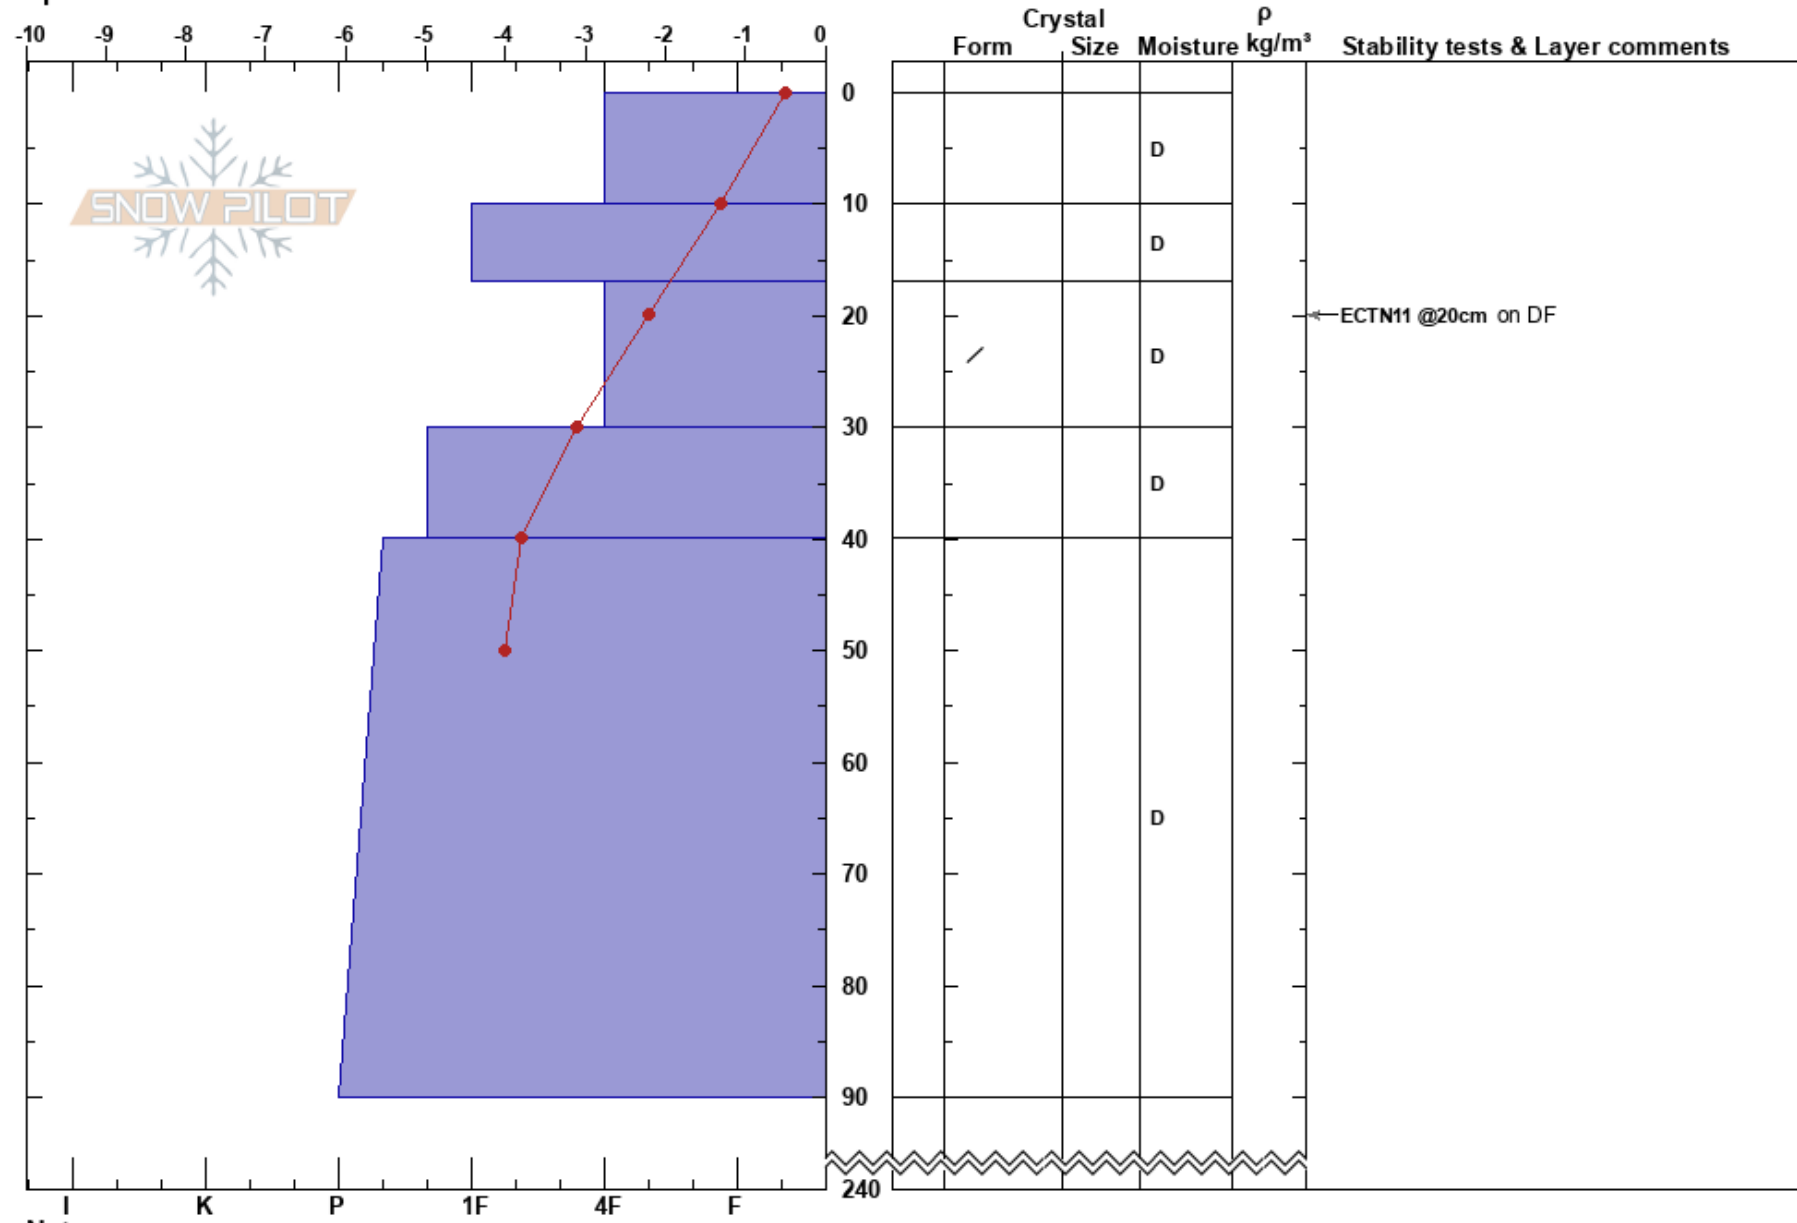

Vassi NE ASP
Riksgänsen
Sweden
Elevation: 1079 m
Aspect: NE
Specifics:

Daniel Berglund
12/03/2022 - 11:30
Co-ord: 68.40024N, 18.25605E
Slope Angle: 25°
Wind Loading: no

Stability:
Air Temperature: 4°C
Sky Cover: CLR
Precipitation: NO
Wind: SW Light Breeze

HS:240
PF: 5
17-30cm: Problematic layer

Notes: fjällsida, ALP, Hs240++