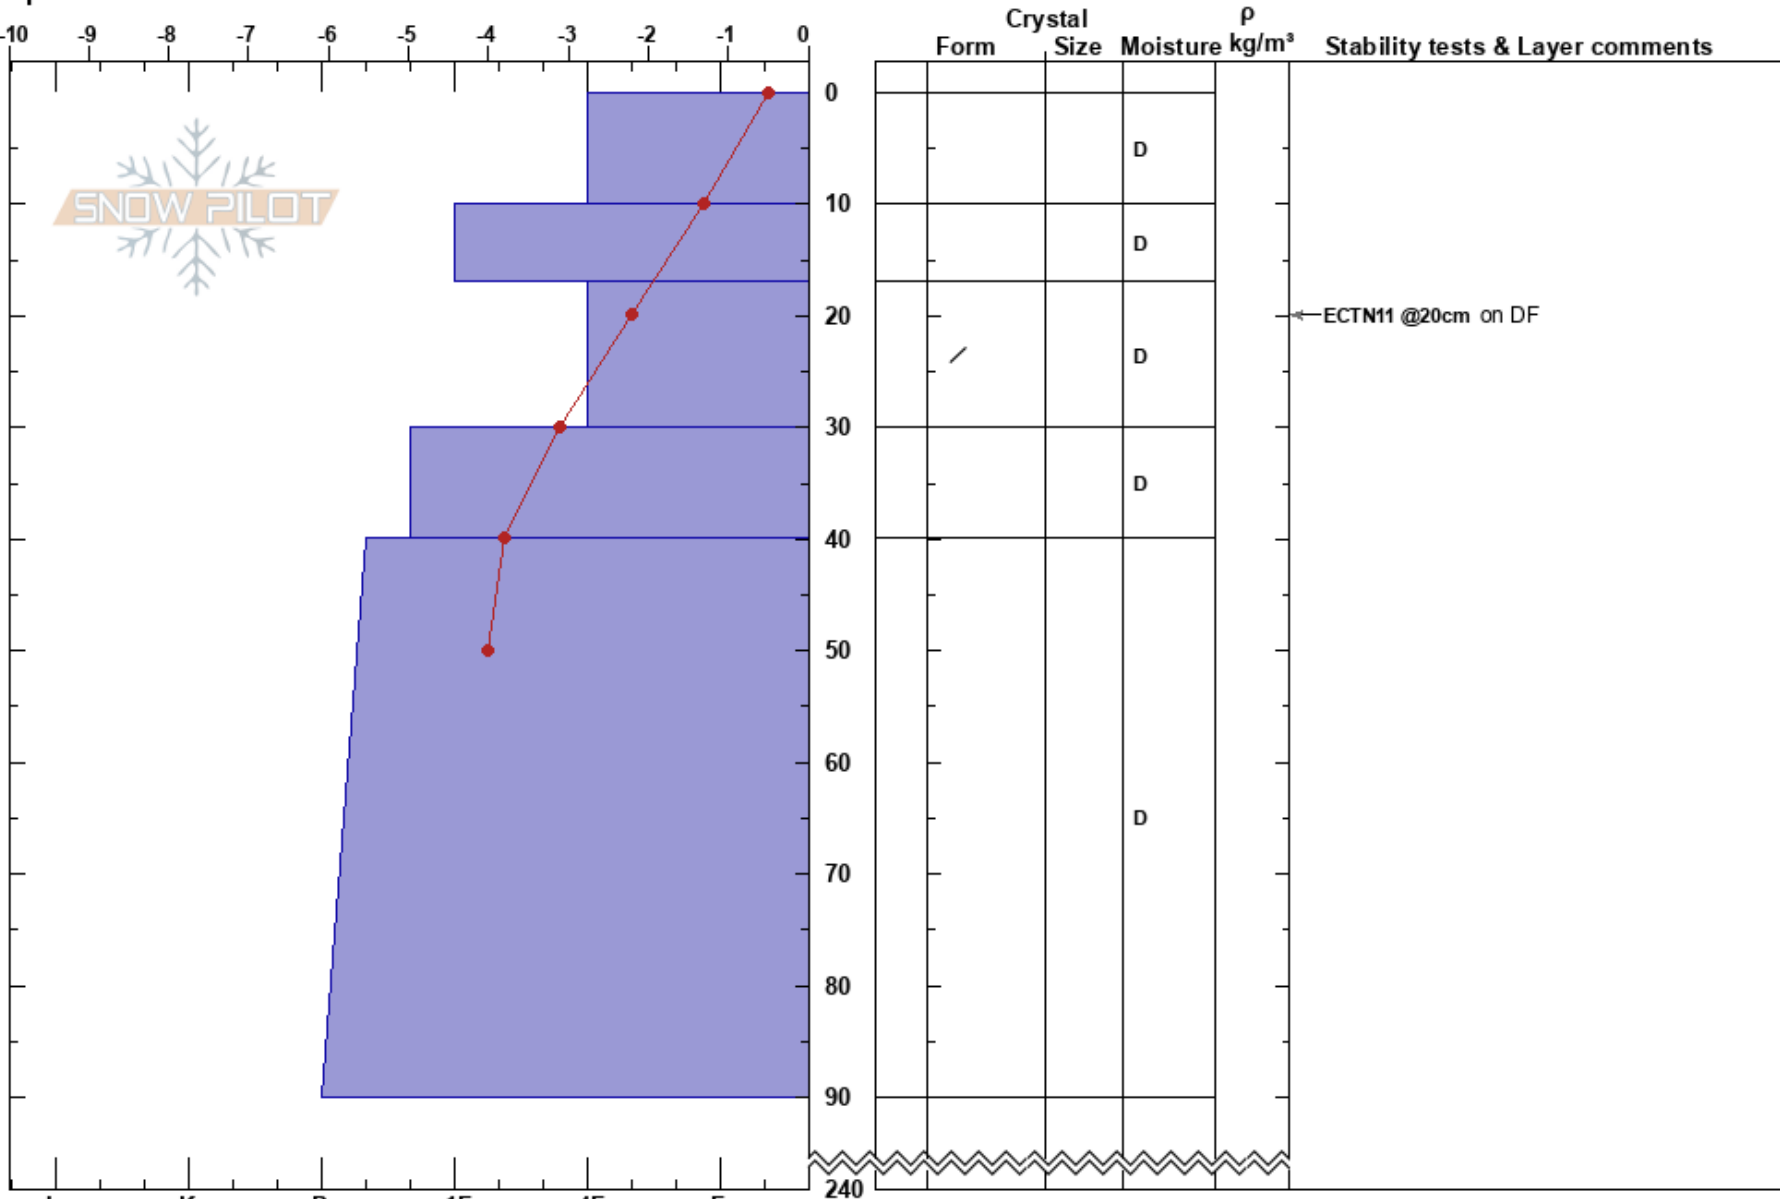

Vassi NE ASP
 Riksgänsen
 Sweden
 Elevation: 1079 m
 Aspect: NE
 Specifics:

Daniel Berglund
 12/03/2022 - 11:30
 Co-ord: 68.40024N, 18.25605E
 Slope Angle: 25°
 Wind Loading: no

Stability:
 Air Temperature: 4°C
 Sky Cover: CLR
 Precipitation: NO
 Wind: SW Light Breeze

HS:240
 PF: 5
 17-30cm: Problematic layer

Notes: fjällsida, ALP, Hs240++