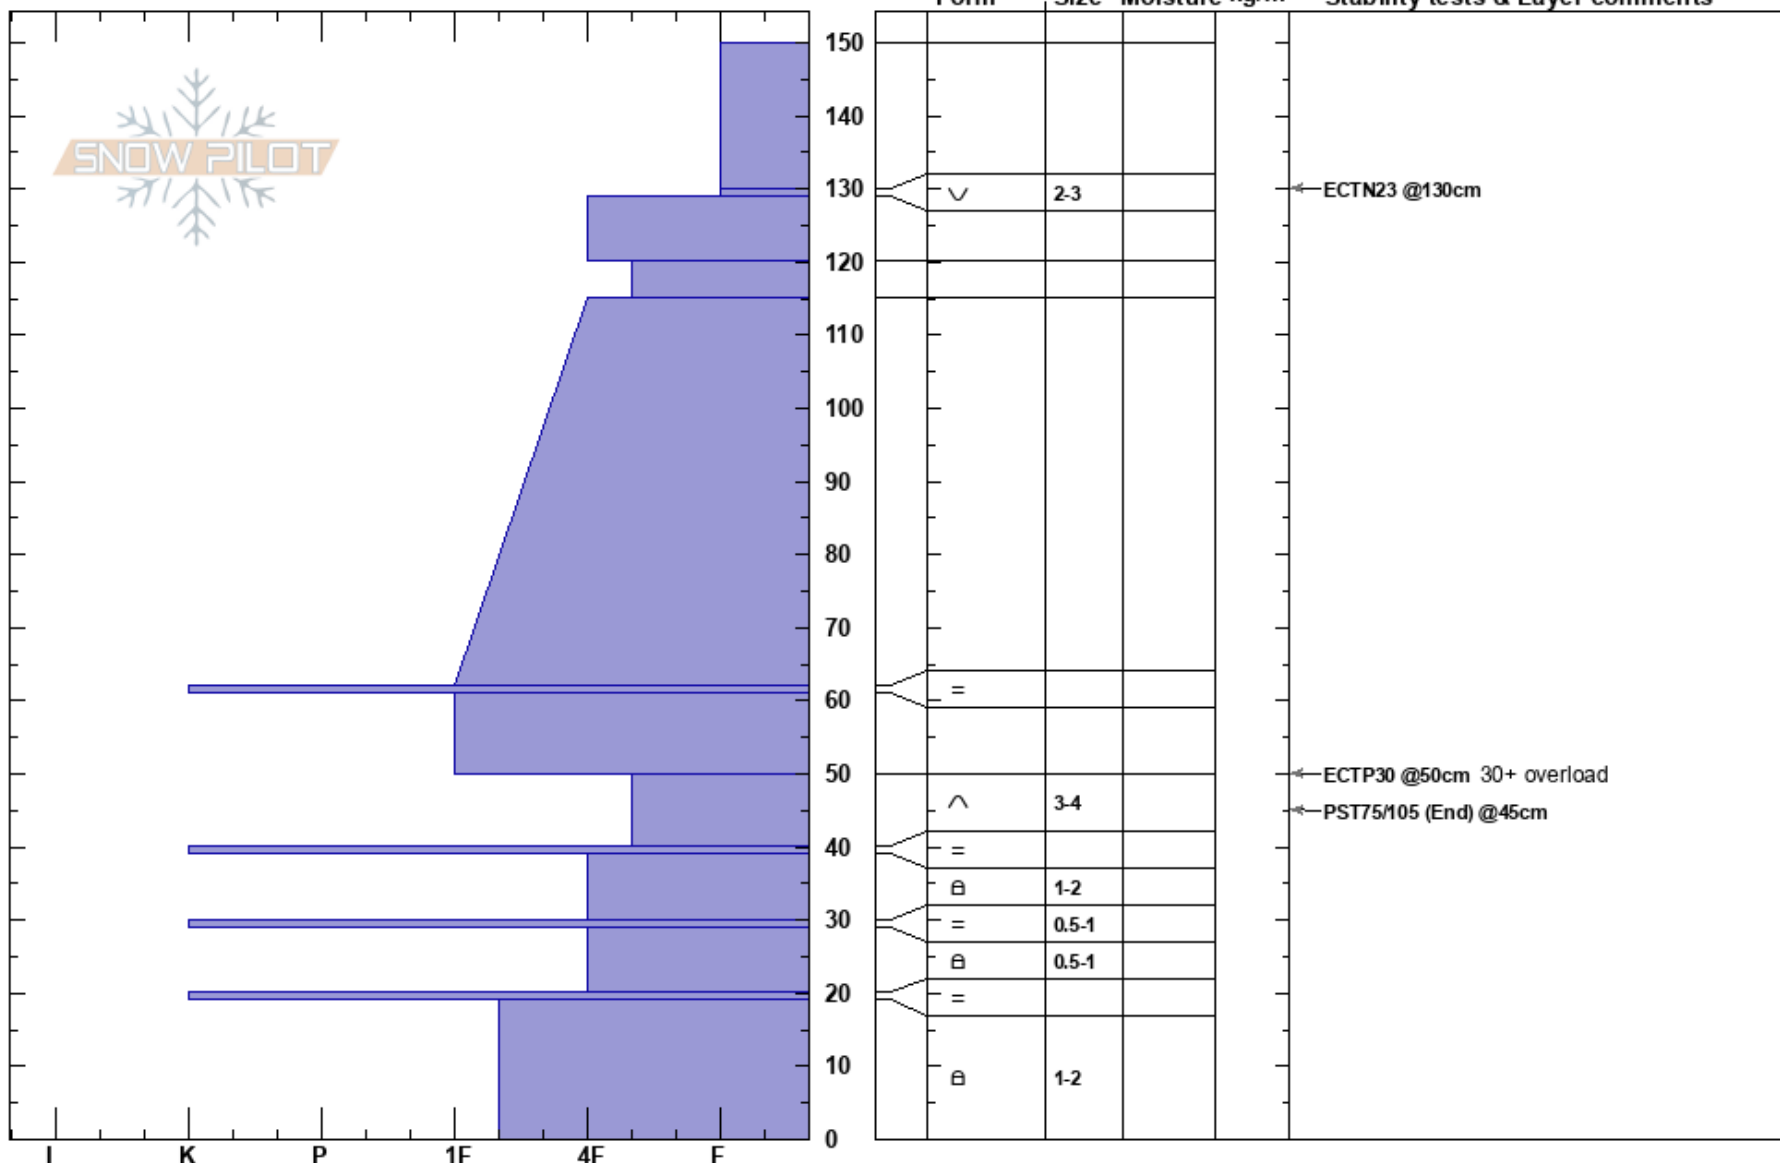

Billy Mitchell
 Chugach Range
 AK
 Elevation: 2482 ft
 Aspect: 315°
 Specifics:

Gareth Brown
 03/11/2022 - 3:00pm
 Co-ord: 61.24358N, -145.27548W
 Slope Angle: 20°
 Wind Loading:

Stability:
 Air Temperature:
 Sky Cover: OVC
 Precipitation: NO
 Wind: Calm

HS: 150
 Layer Notes:
 50-40cm: Problematic layer

Notes: 3/3 BSH rounding below 3000'. November facets rounding, however overall structure remains poor.