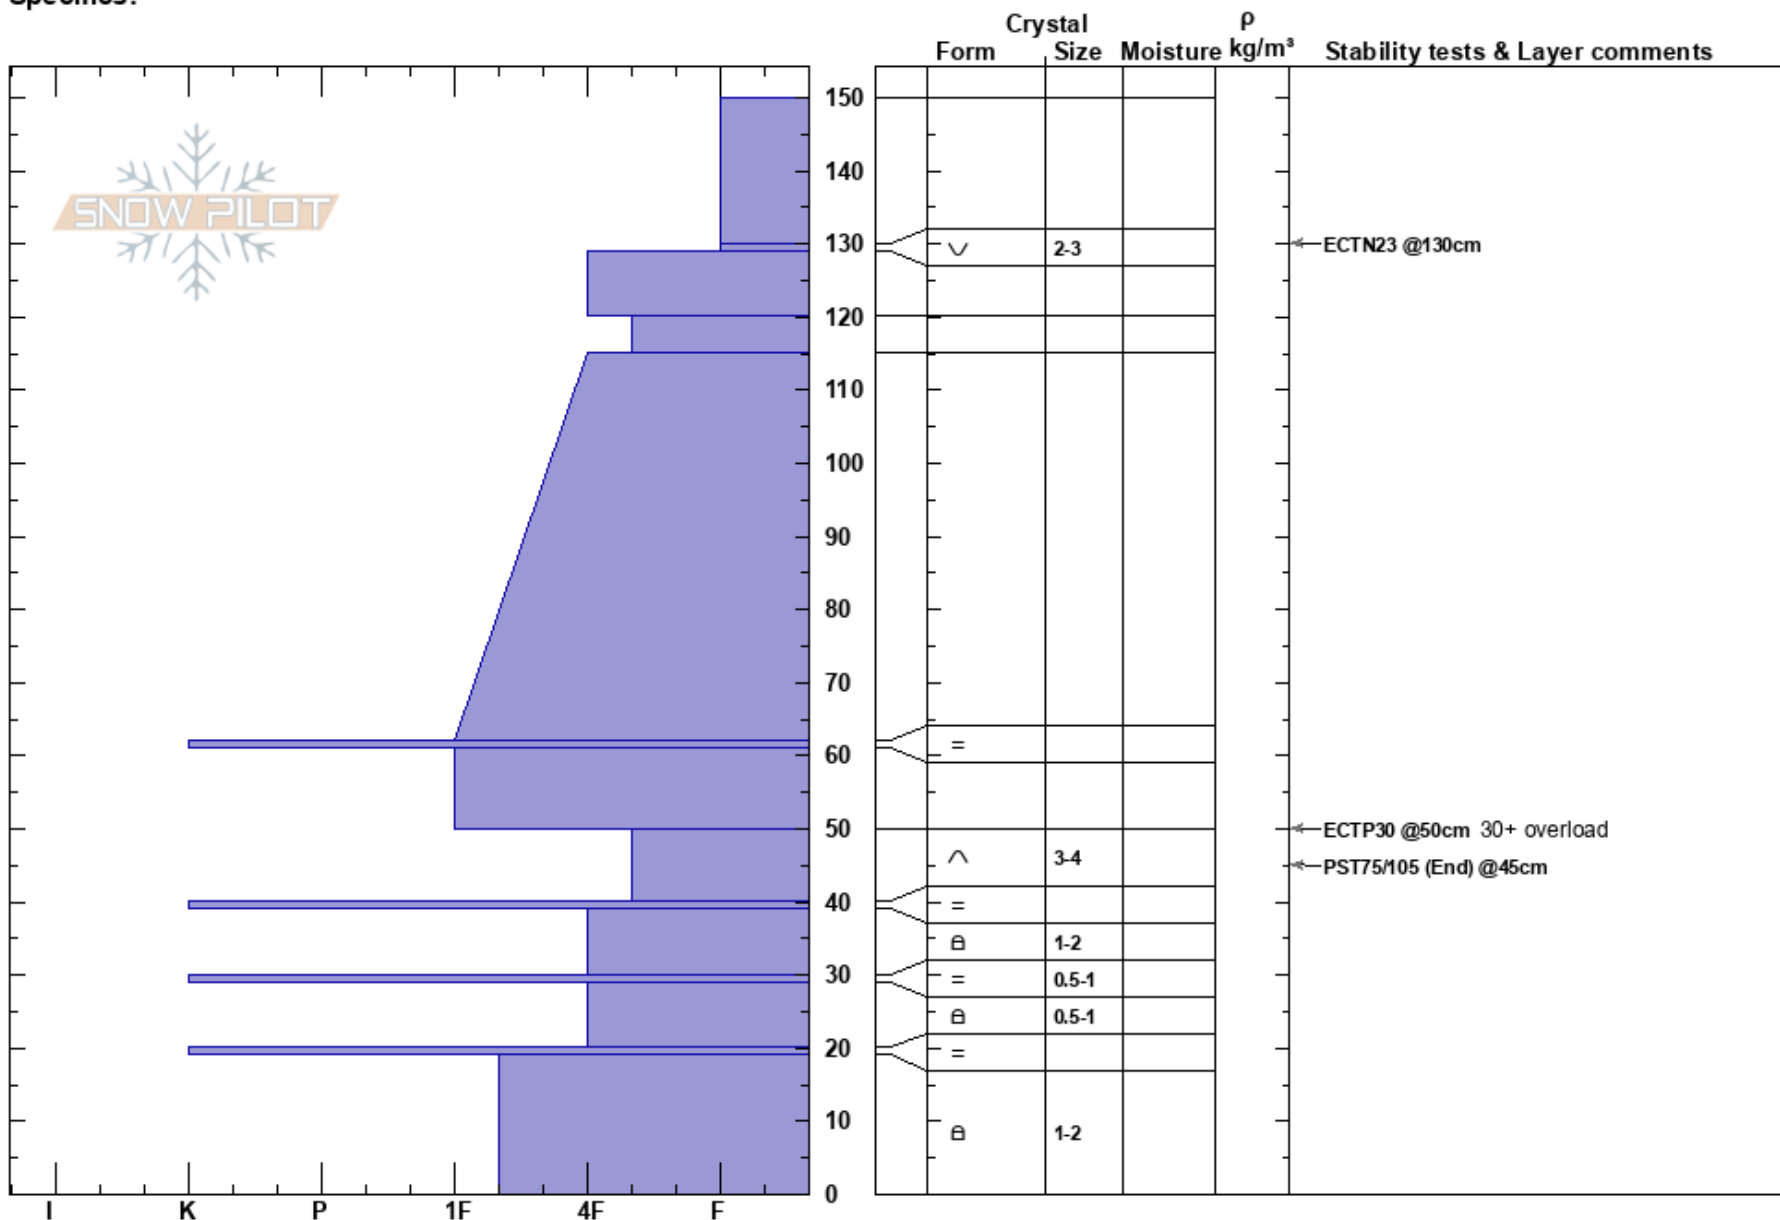

Billy Mitchell
 Chugach Range
 AK
 Elevation: 2482 ft
 Aspect: 315°
 Specifics:

Gareth Brown
 03/11/2022 - 3:00pm
 Co-ord: 61.24358N, -145.27548W
 Slope Angle: 20°
 Wind Loading:

Stability:
 Air Temperature:
 Sky Cover: OVC
 Precipitation: NO
 Wind: Calm

HS: 150
 Layer Notes:
 50-40cm: Problematic layer

Notes: 3/3 BSH rounding below 3000'. November facets rounding, however overall structure remains poor.