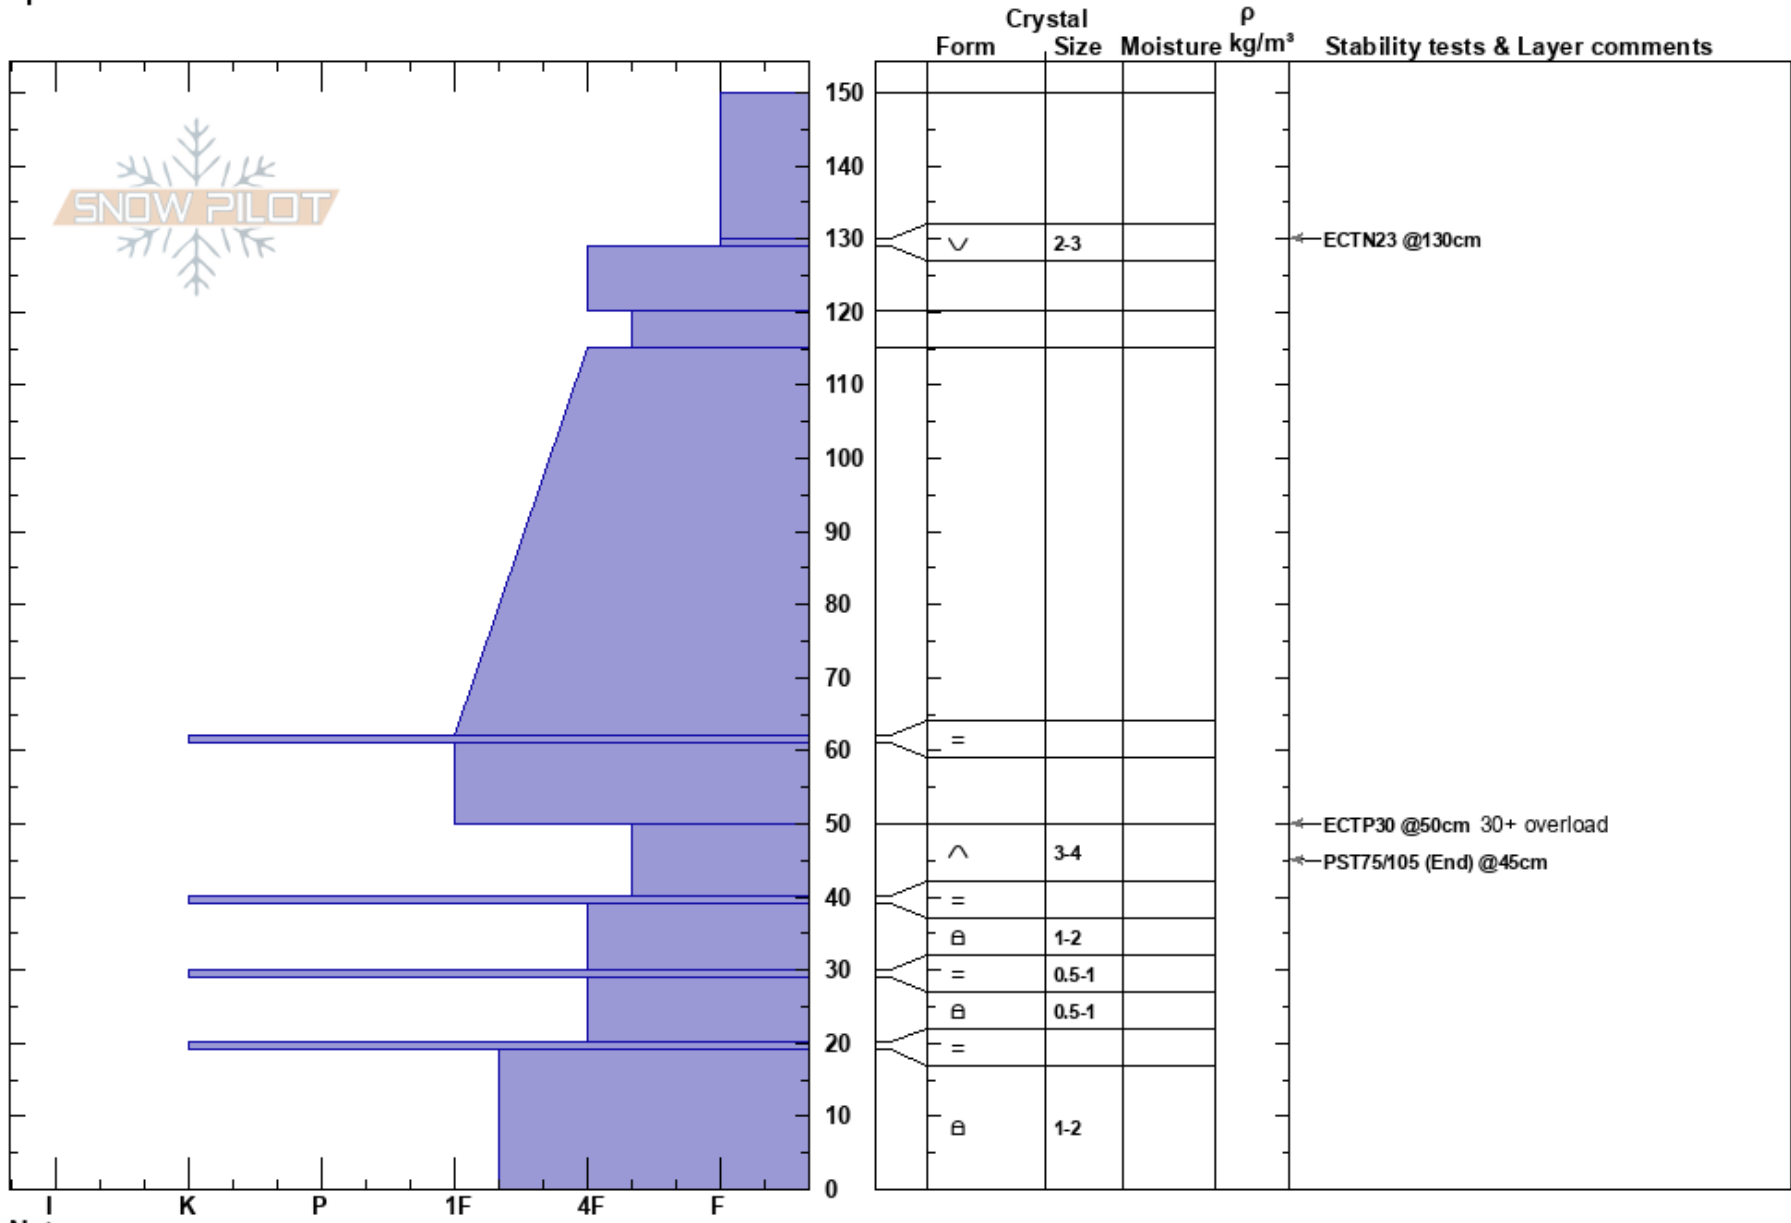

Billy Mitchell
 Chugach Range
 AK
 Elevation: 2482 ft
 Aspect: 315°
 Specifics:

Gareth Brown
 03/11/2022 - 3:00pm
 Co-ord: 61.24358N, -145.27548W
 Slope Angle: 20°
 Wind Loading:

Stability:
 Air Temperature:
 Sky Cover: OVC
 Precipitation: NO
 Wind: Calm

HS: 150
 Layer Notes:
 50-40cm: Problematic layer

Notes: 3/3 BSH rounding below 3000'. November facets rounding, however overall structure remains poor.