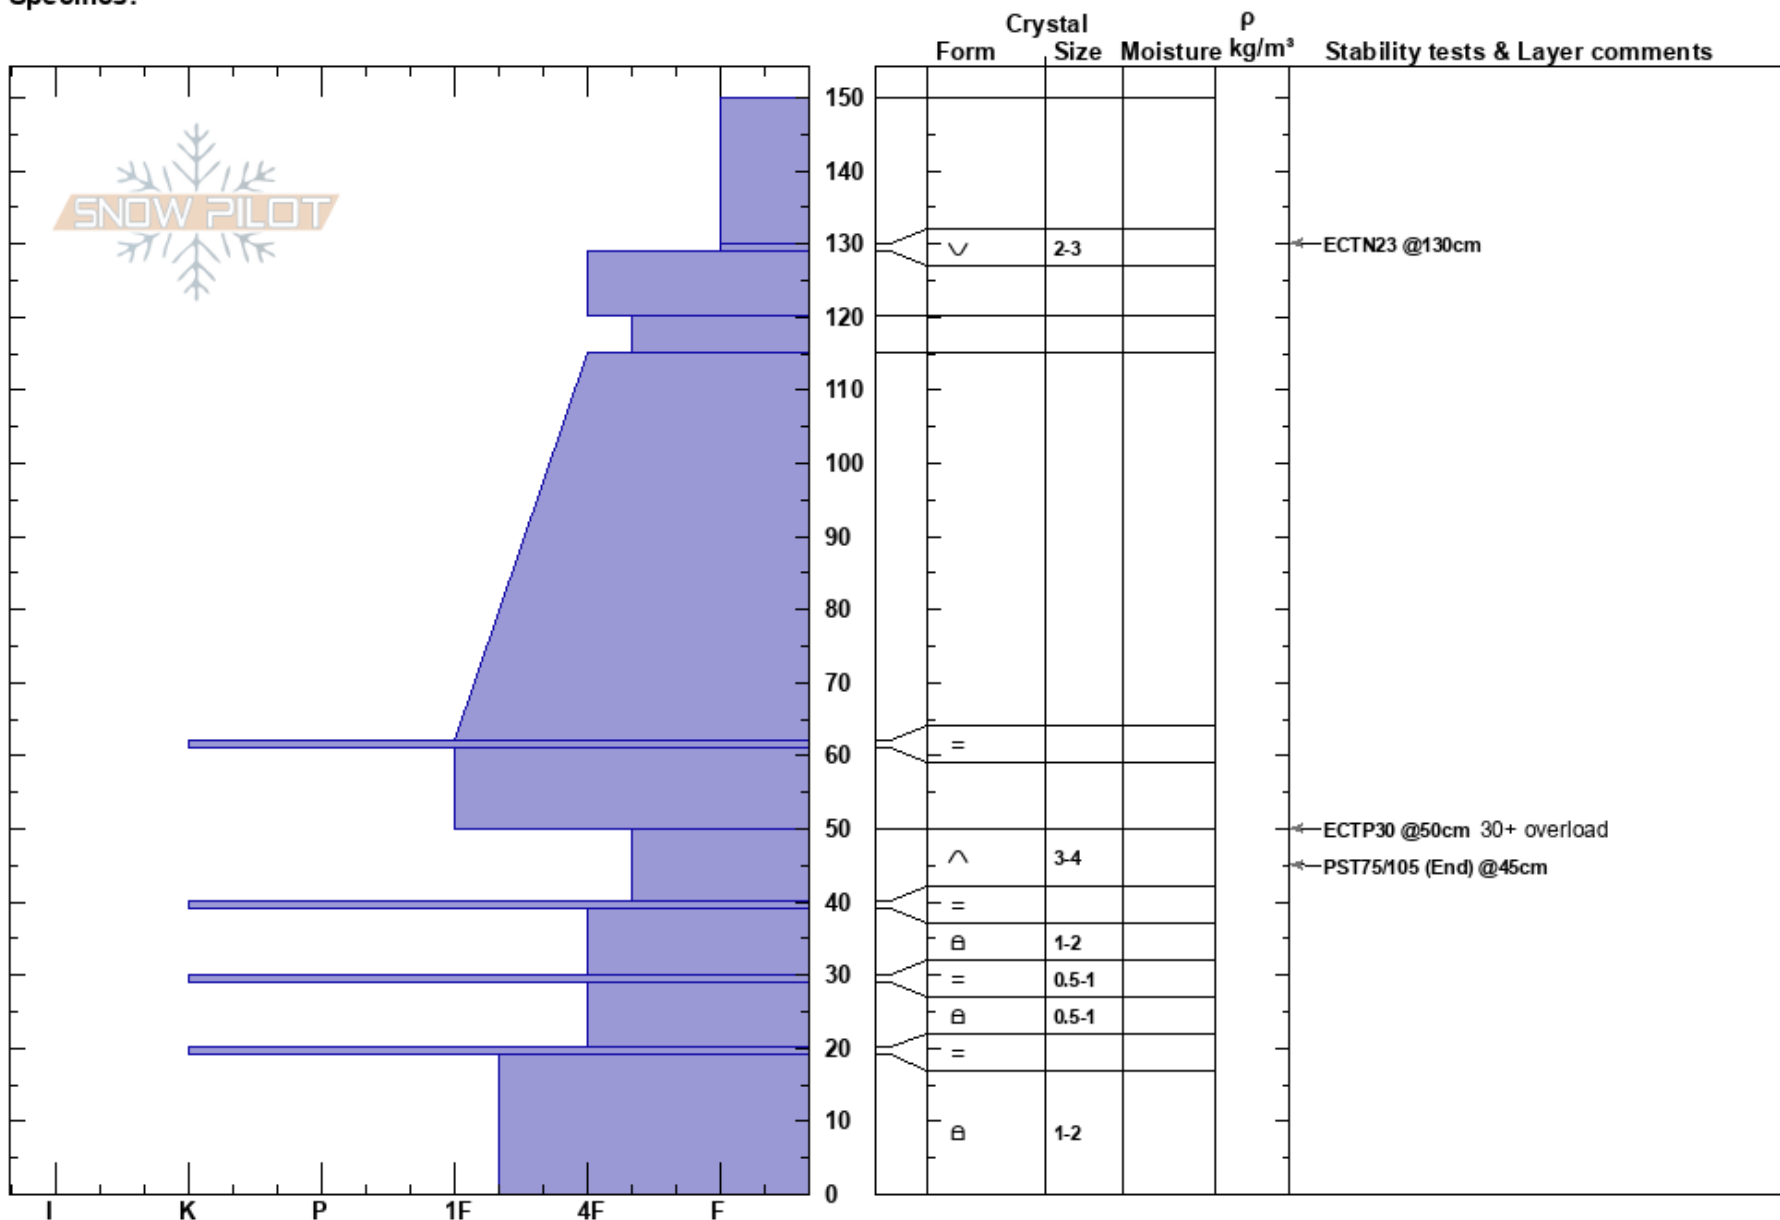

Billy Mitchell  
 Chugach Range  
 AK  
 Elevation: 2482 ft  
 Aspect: 315°  
 Specifics:

Gareth Brown  
 03/11/2022 - 3:00pm  
 Co-ord: 61.24358N, -145.27548W  
 Slope Angle: 20°  
 Wind Loading:

Stability:  
 Air Temperature:  
 Sky Cover: OVC  
 Precipitation: NO  
 Wind: Calm

HS: 150  
 Layer Notes:  
 50-40cm: Problematic layer

Notes: 3/3 BSH rounding below 3000'. November facets rounding, however overall structure remains poor.