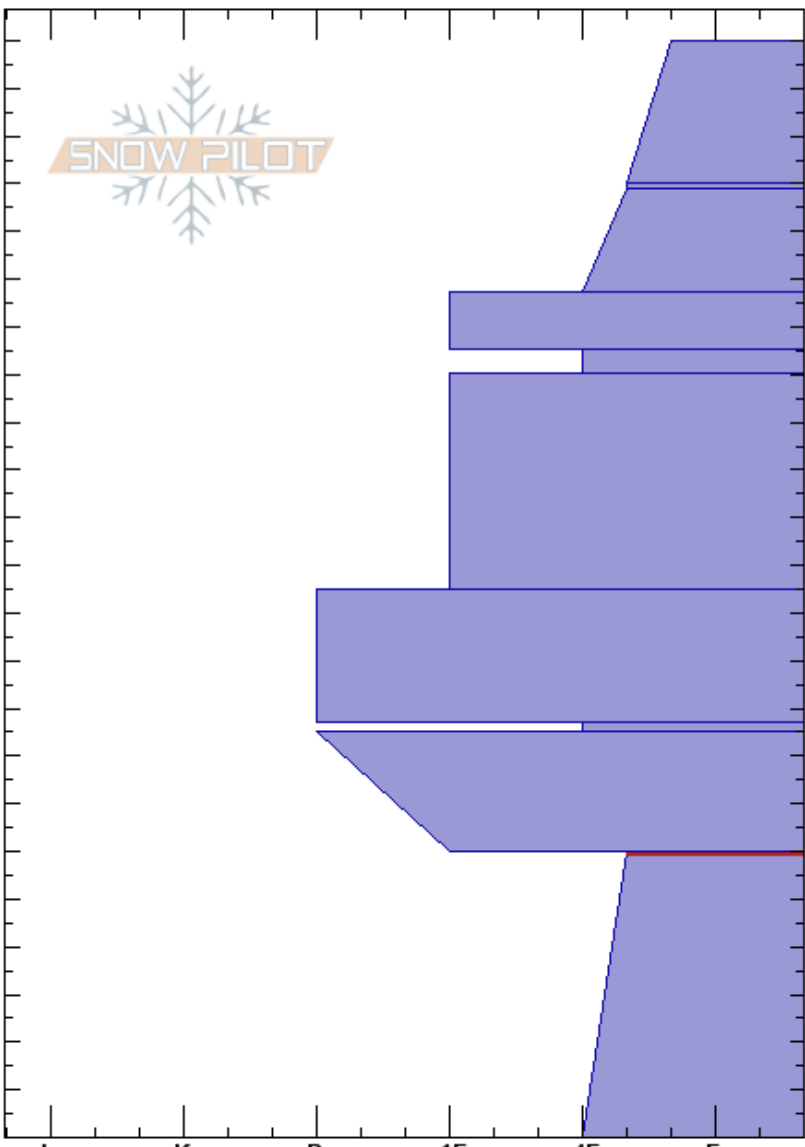

Cracked Ice  
 Chugach Range  
 AK  
 Elevation: 3213 ft  
 Aspect:  
 Specifics:

Gareth Brown  
 03/02/2022 - 3:00pm  
 Co-ord: 61.17873N, -145.59940W  
 Slope Angle:  
 Wind Loading:

Stability:  
 Air Temperature:  
 Sky Cover: OVC  
 Precipitation: S-1  
 Wind: Calm

HS:230  
 200-199cm: 3/3 BSH  
 60-0cm: November facets  
 60-0cm: Problematic layer

Crystal Form	Crystal Size	Moisture	$\rho$ kg/m <sup>3</sup>	Stability tests & Layer comments
∨	3-4			ECTN28 @200cm PST75/100 (End) @200cm 200-199cm: 3/3 BSH
⊕ (∩)	1-2			
∧	2-4			PST85/170 (End) @60cm 60-0cm: November facets

Notes: 3/3 BSH rounding below 3000'. November facets rounding as well.