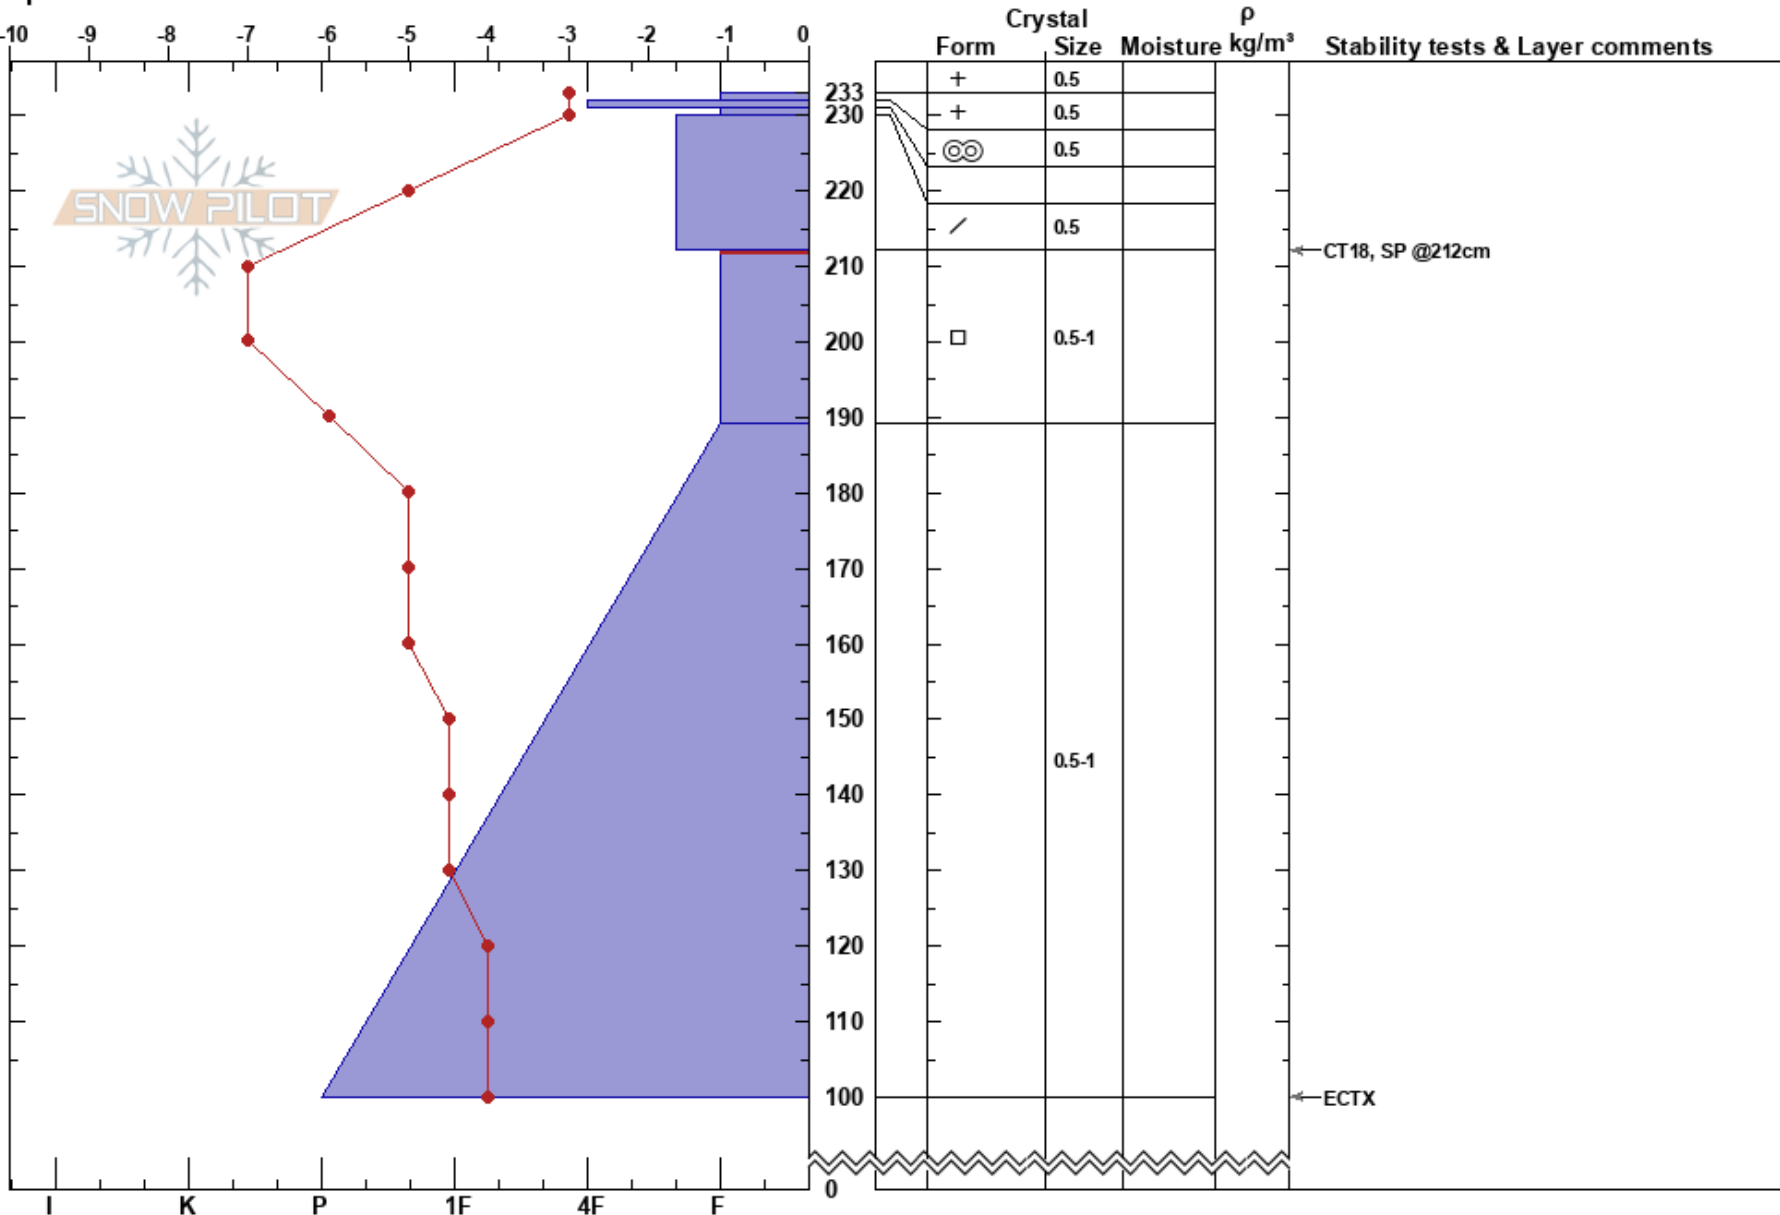

20220311 Smugs  
 Eastern Sierra Nevada  
 CA  
 Elevation: 9180 ft  
 Aspect: NW  
 Specifics:

Danny Ozment  
 03/11/2022 - 2:00pm  
 Co-ord:  
 Slope Angle: 24°  
 Wind Loading: no

Stability: Good  
 Air Temperature: 5°C  
 Sky Cover: CLR  
 Precipitation: NO  
 Wind: NE Light Breeze

HS:233  
 Layer Notes:  
 212-189cm: Problematic layer

Notes: