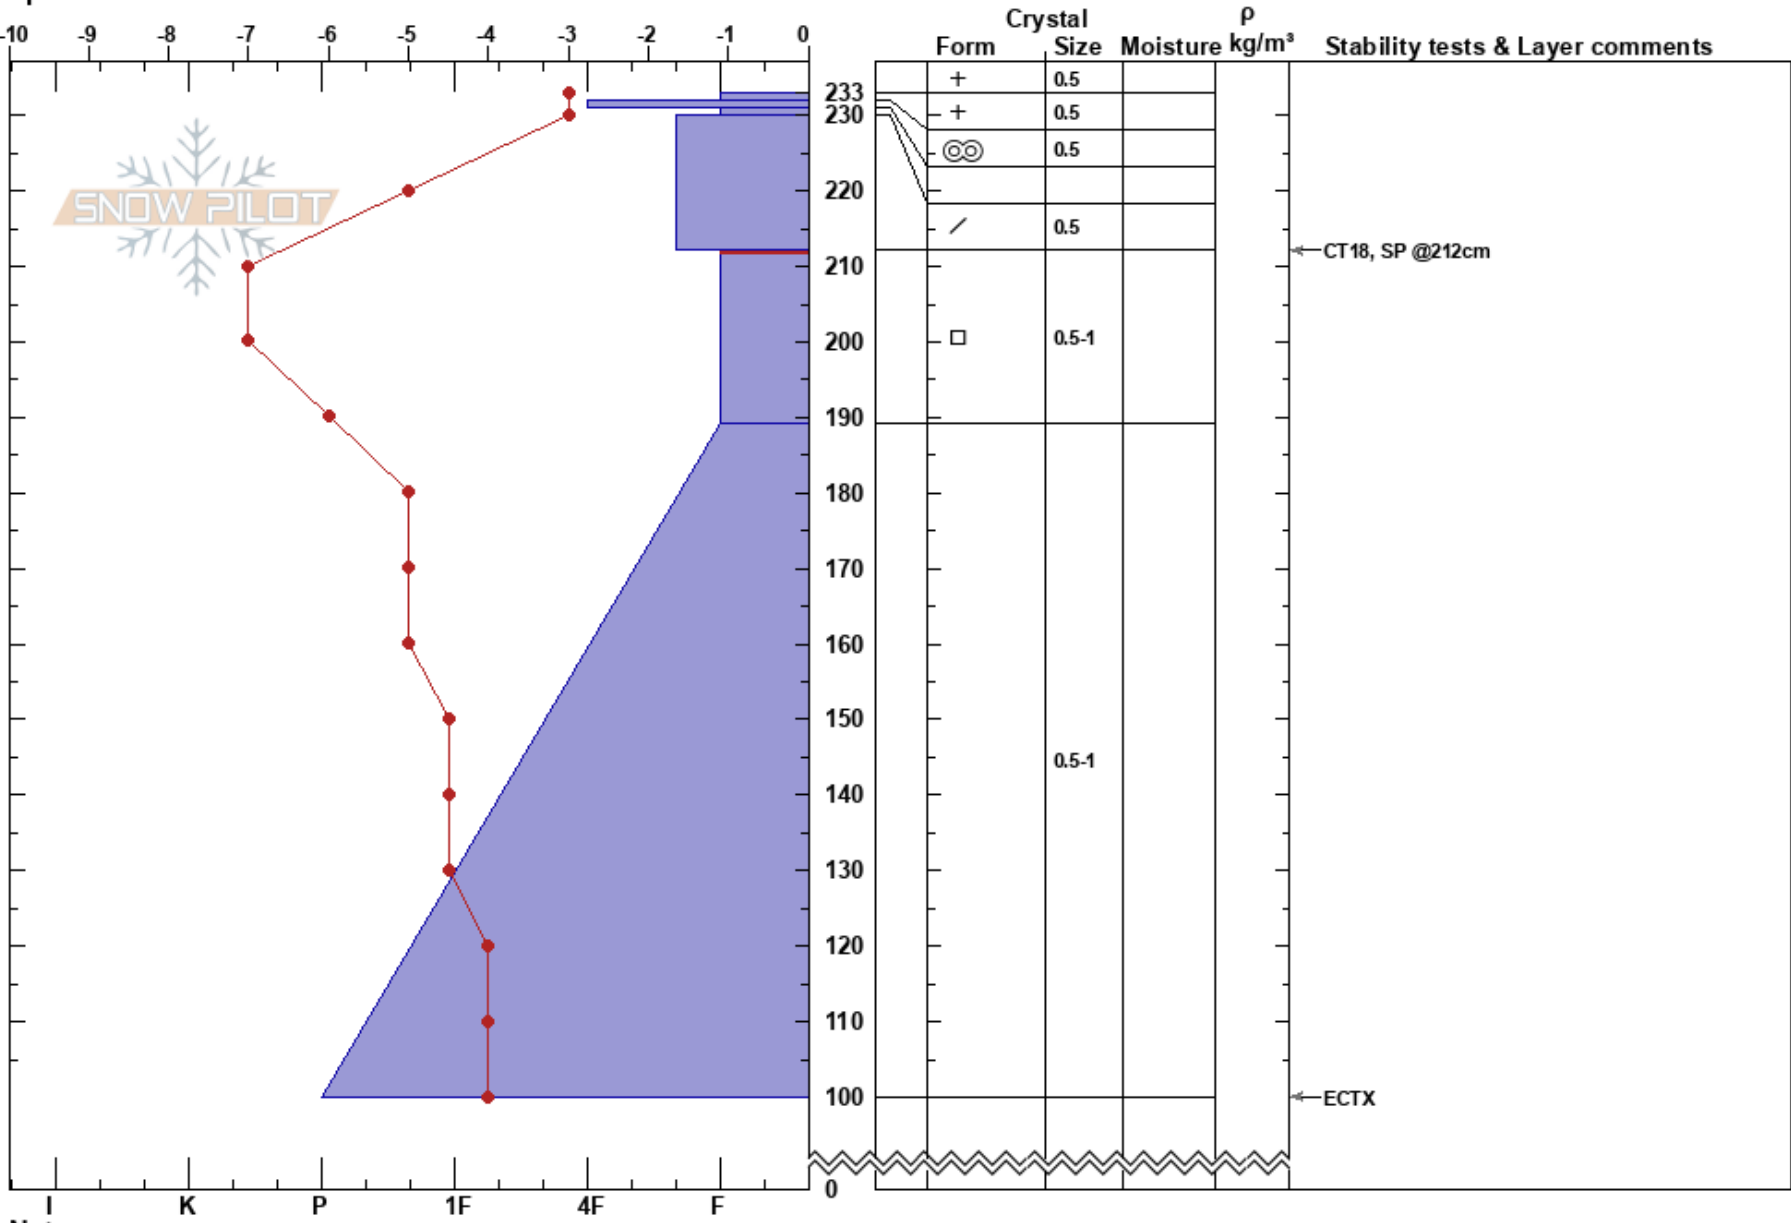

20220311 Smugs  
 Eastern Sierra Nevada  
 CA  
 Elevation: 9180 ft  
 Aspect: NW  
 Specifics:

Danny Ozment  
 03/11/2022 - 2:00pm  
 Co-ord:  
 Slope Angle: 24°  
 Wind Loading: no

Stability: Good  
 Air Temperature: 5°C  
 Sky Cover: CLR  
 Precipitation: NO  
 Wind: NE Light Breeze

HS:233  
 Layer Notes:  
 212-189cm: Problematic layer

Notes: