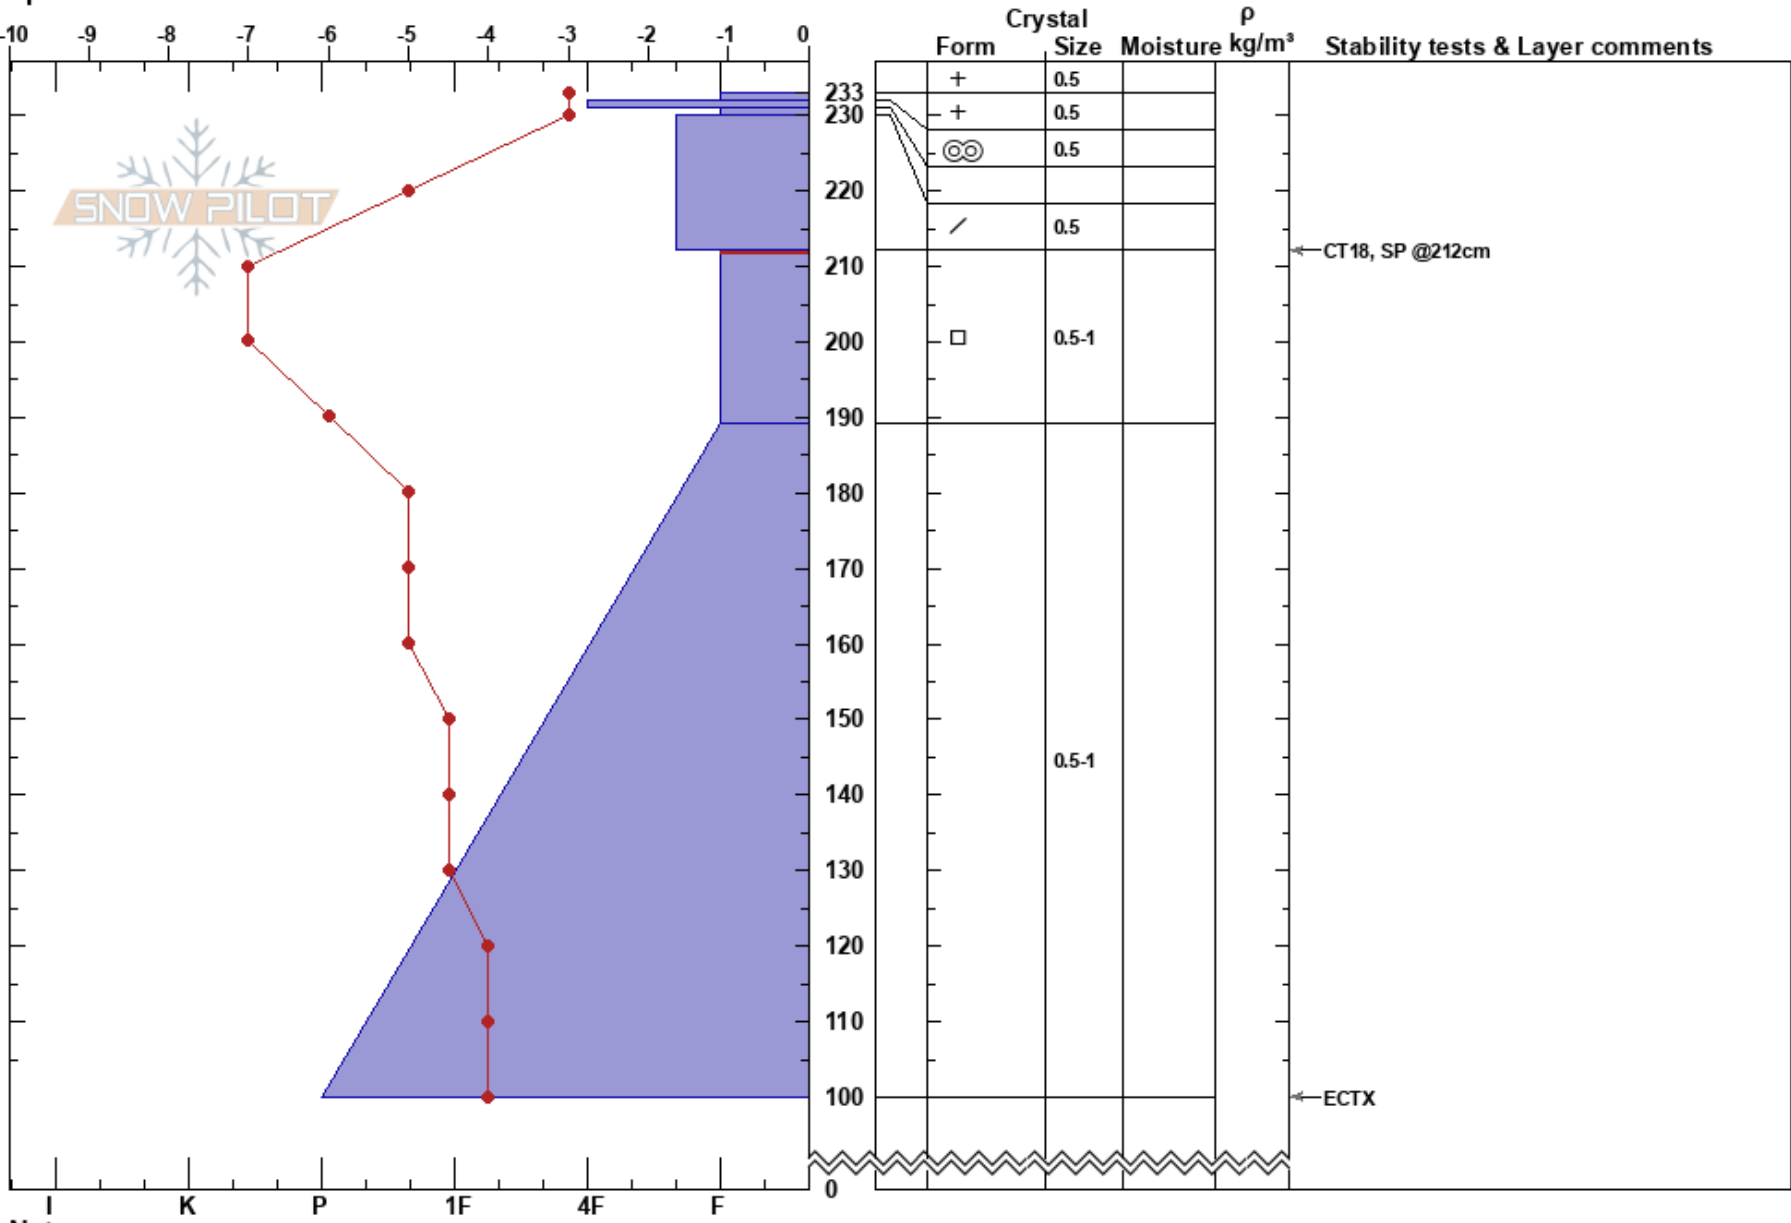

20220311 Smugs
 Eastern Sierra Nevada
 CA
 Elevation: 9180 ft
 Aspect: NW
 Specifics:

Danny Ozment
 03/11/2022 - 2:00pm
 Co-ord:
 Slope Angle: 24°
 Wind Loading: no

Stability: Good
 Air Temperature: 5°C
 Sky Cover: CLR
 Precipitation: NO
 Wind: NE Light Breeze

HS:233
 Layer Notes:
 212-189cm: Problematic layer

Notes: