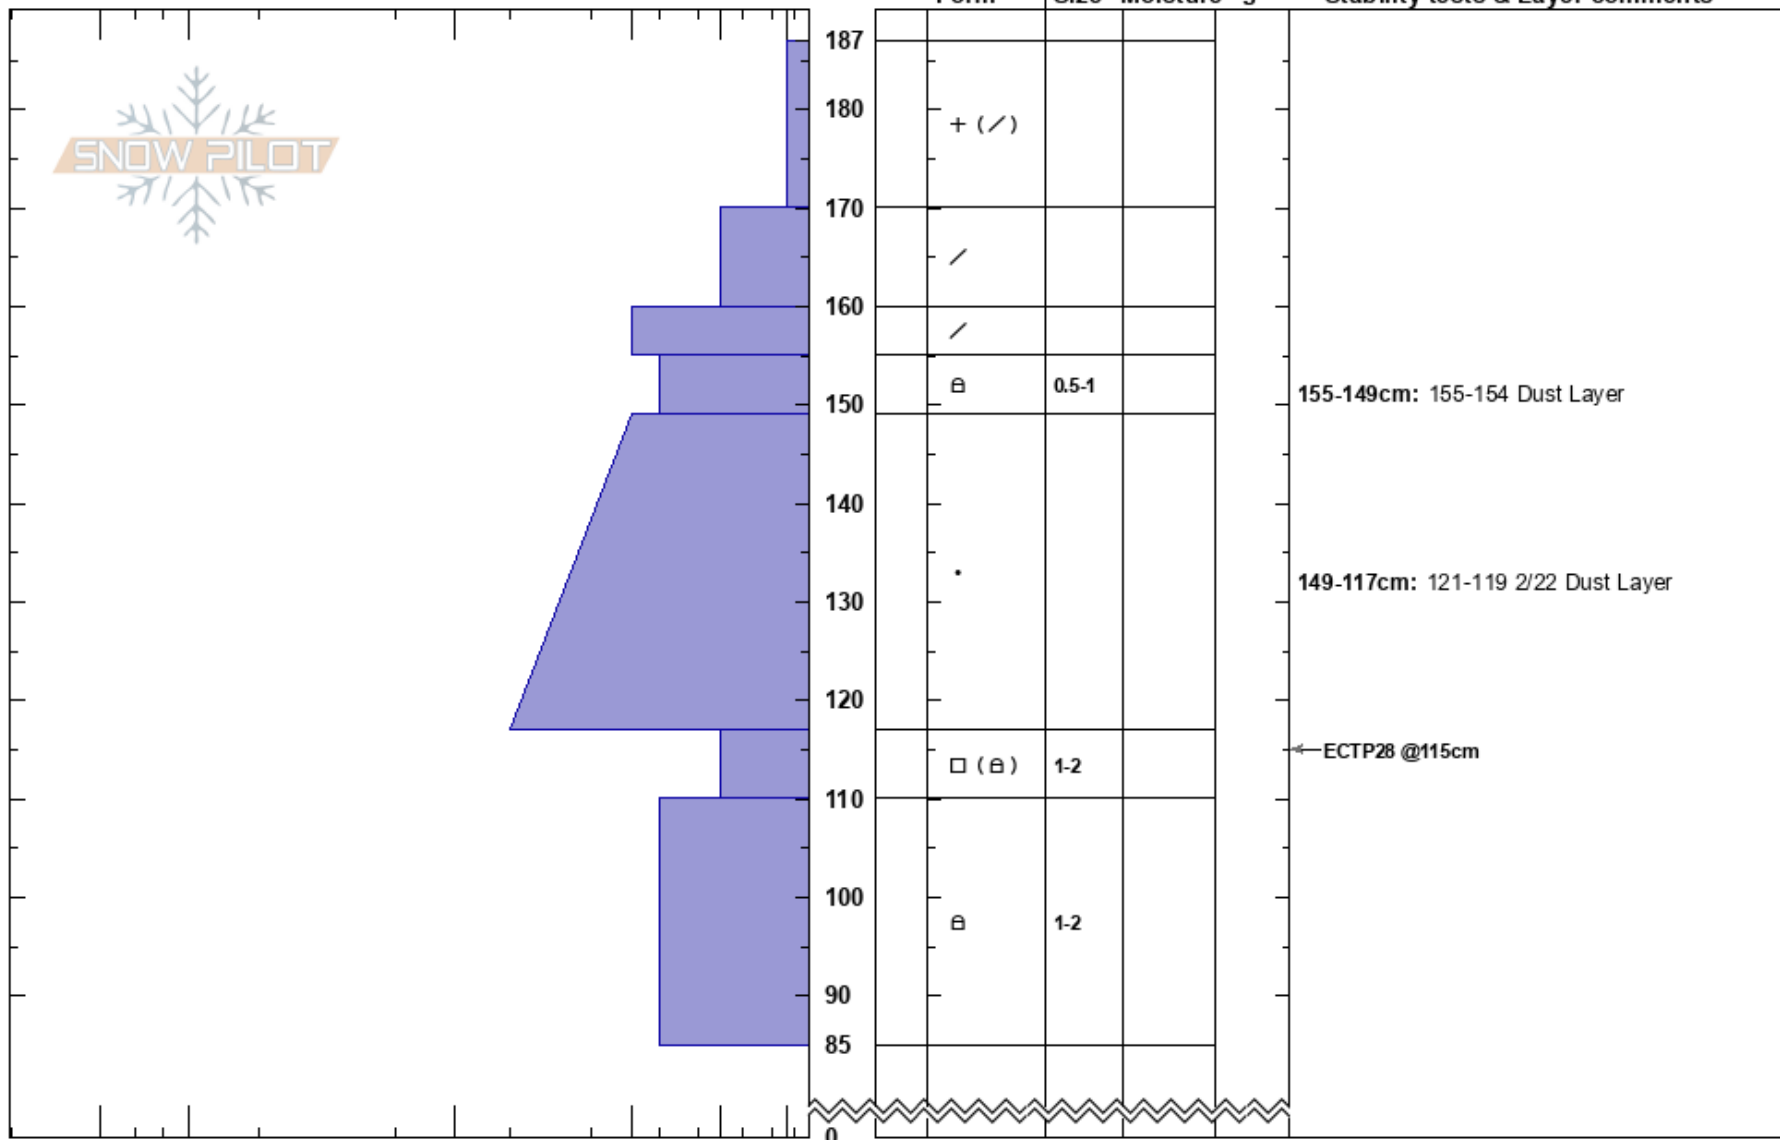

Puzzle Pass
 San Juan Range
 CO
Elevation: 11500 ft
Aspect: 352°
Specifics:

Chris Bilbrey
 03/11/2022 - 12:30pm
Co-ord: 37.40305N, -108.03599W
Slope Angle:
Wind Loading: yes

Stability:
Air Temperature: -11°C
Sky Cover: CLR
Precipitation: NO
Wind: N Strong

HS: 187
Layer Notes:
 155-149cm: 155-154 Dust Layer
 149-117cm: 121-119 2/22 Dust Layer
 117-110cm: Problematic layer

Notes: