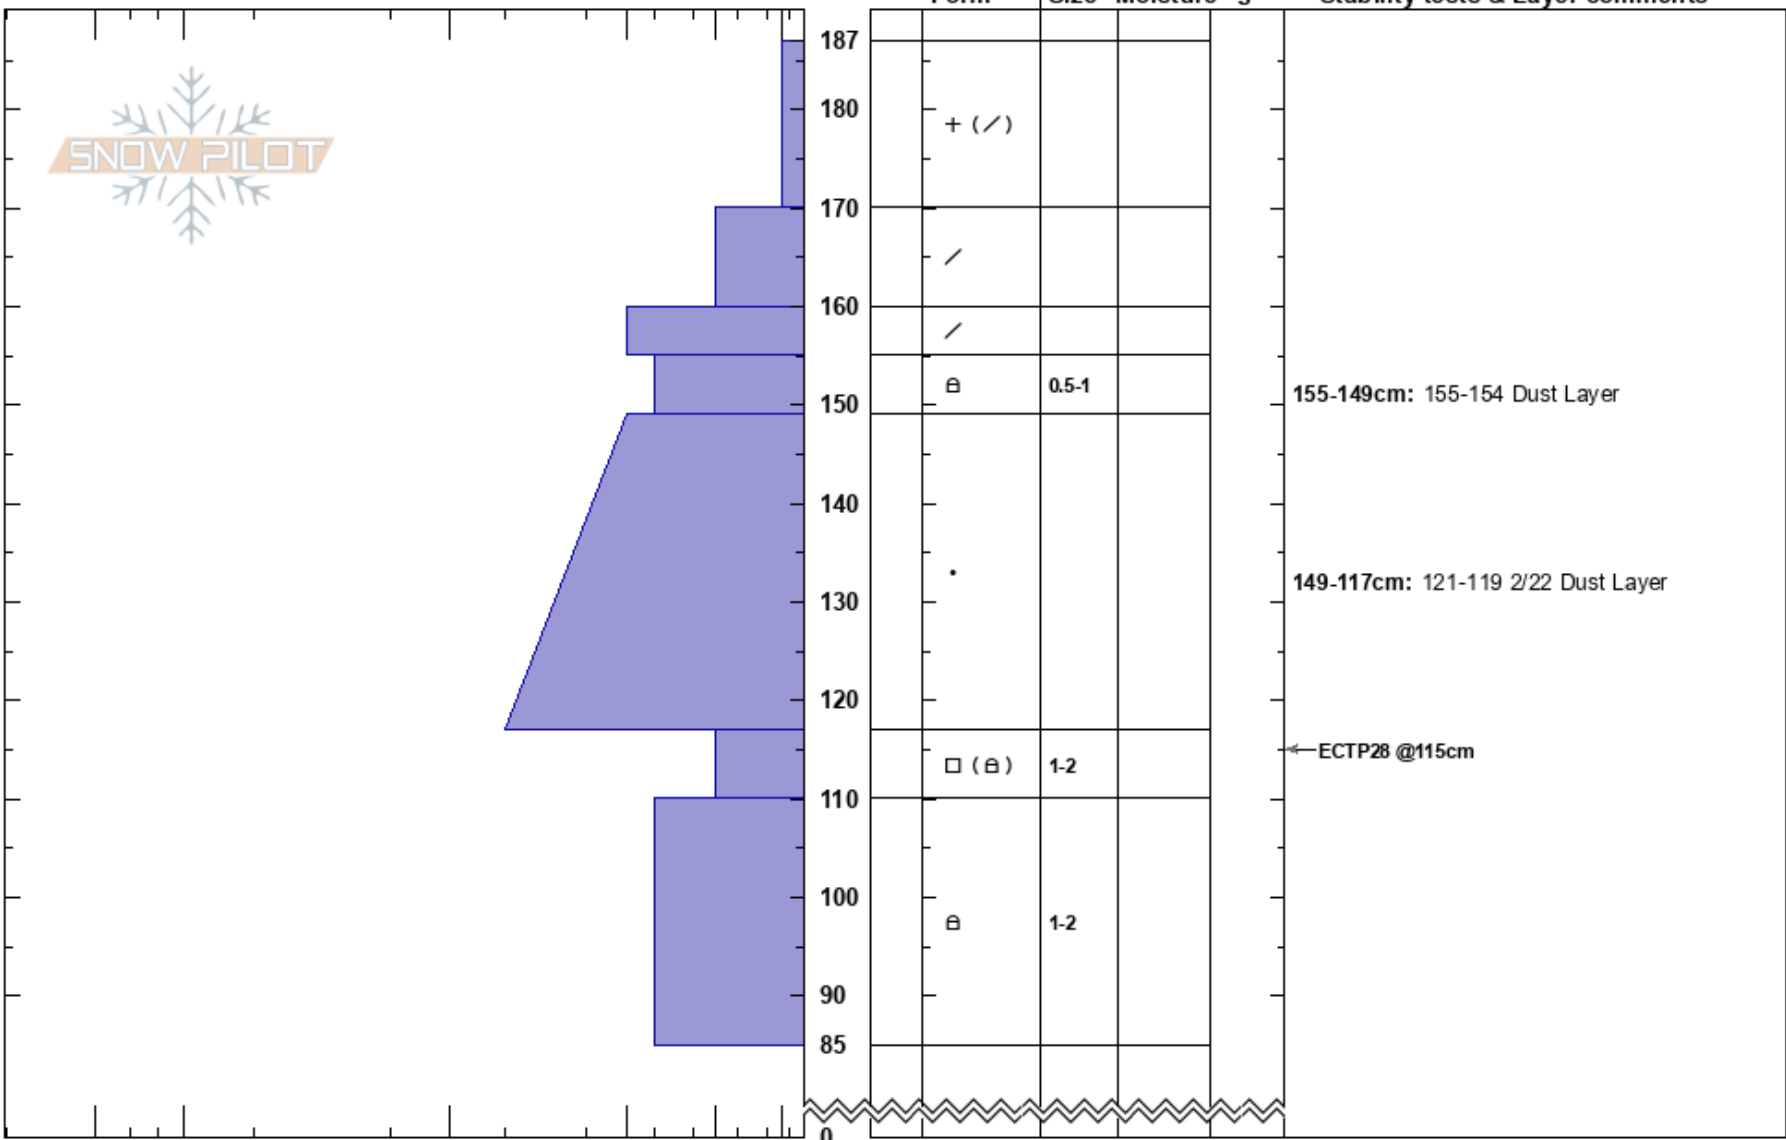

Puzzle Pass
 San Juan Range
 CO
Elevation: 11500 ft
Aspect: 352°
Specifics:

Chris Bilbrey
 03/11/2022 - 12:30pm
Co-ord: 37.40305N, -108.03599W
Slope Angle:
Wind Loading: yes

Stability:
Air Temperature: -11°C
Sky Cover: CLR
Precipitation: NO
Wind: N Strong

HS: 187
Layer Notes:
 155-149cm: 155-154 Dust Layer
 149-117cm: 121-119 2/22 Dust Layer
 117-110cm: Problematic layer

Notes: