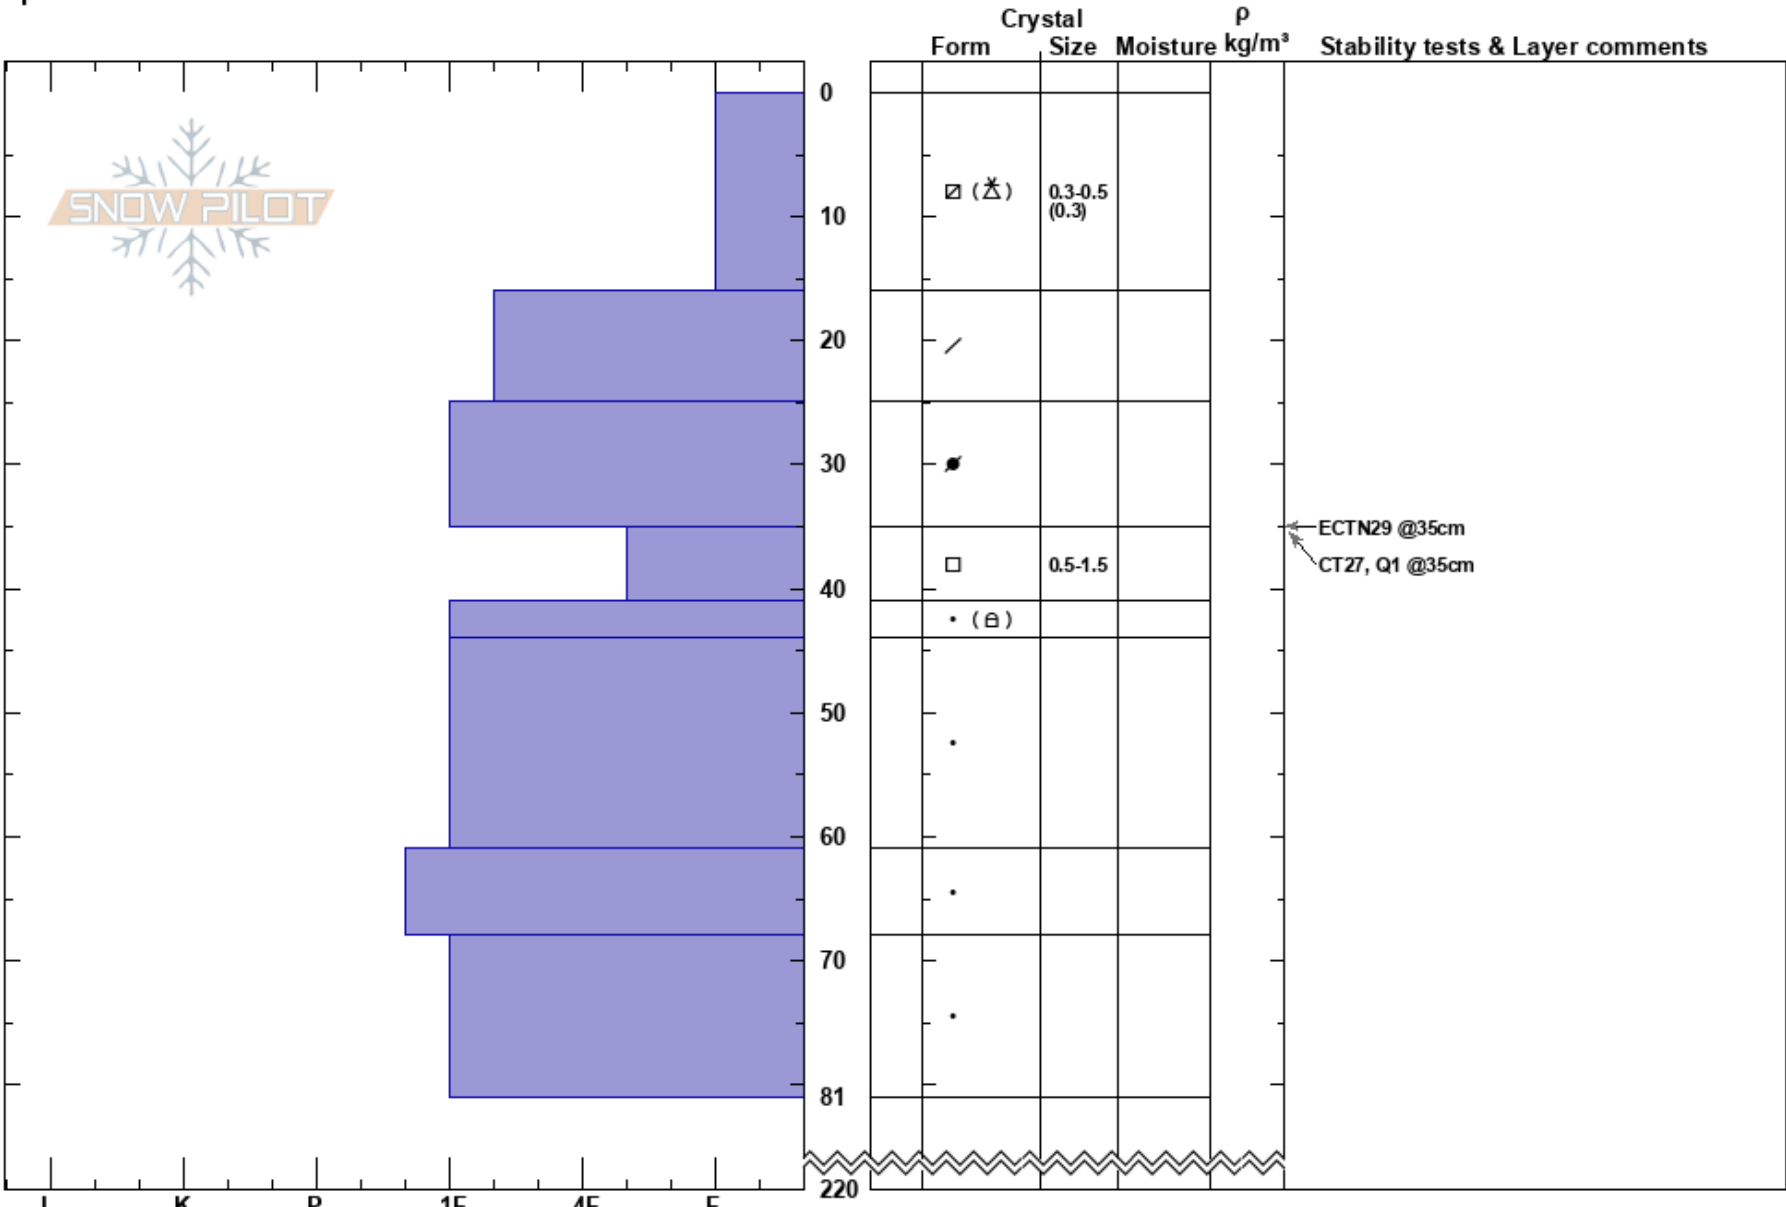

top of Burgundy
 Rattlesnake Mtns
 MT
 Elevation: 7772 ft
 Aspect: 1°
 Specifics:

Ryan Sorenson
 03/11/2022 - 1:00pm
 Co-ord: 47.04064N, -113.98364W
 Slope Angle: 33°
 Wind Loading: previous

Stability:
 Air Temperature: -1°C
 Sky Cover: OVC
 Precipitation: S-1
 Wind: W Light Breeze

HS:220
 PF: 25 35-41cm: Problematic layer

Notes: