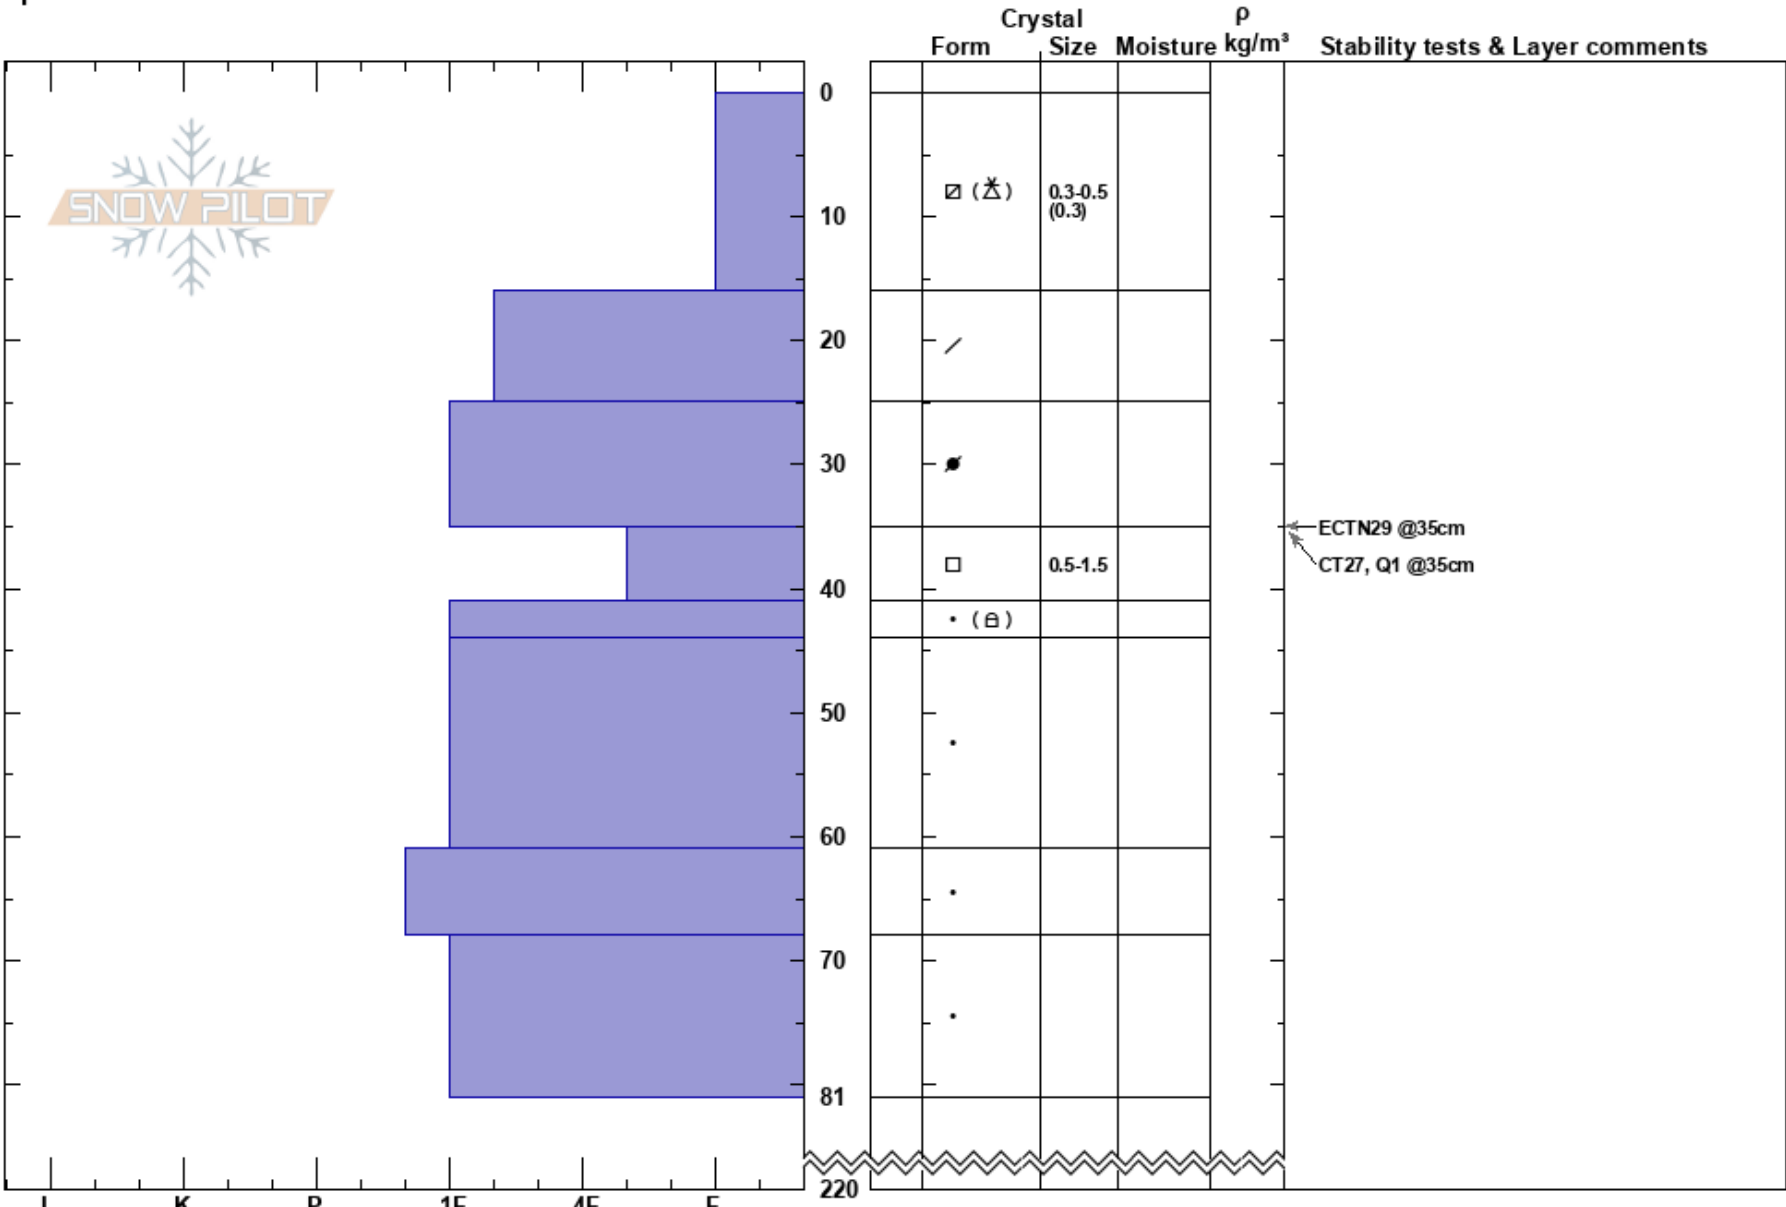

top of Burgundy  
 Rattlesnake Mtns  
 MT  
 Elevation: 7772 ft  
 Aspect: 1°  
 Specifics:

Ryan Sorenson  
 03/11/2022 - 1:00pm  
 Co-ord: 47.04064N, -113.98364W  
 Slope Angle: 33°  
 Wind Loading: previous

Stability:  
 Air Temperature: -1°C  
 Sky Cover: OVC  
 Precipitation: S-1  
 Wind: W Light Breeze

HS:220  
 PF: 25 35-41cm: Problematic layer

Notes: