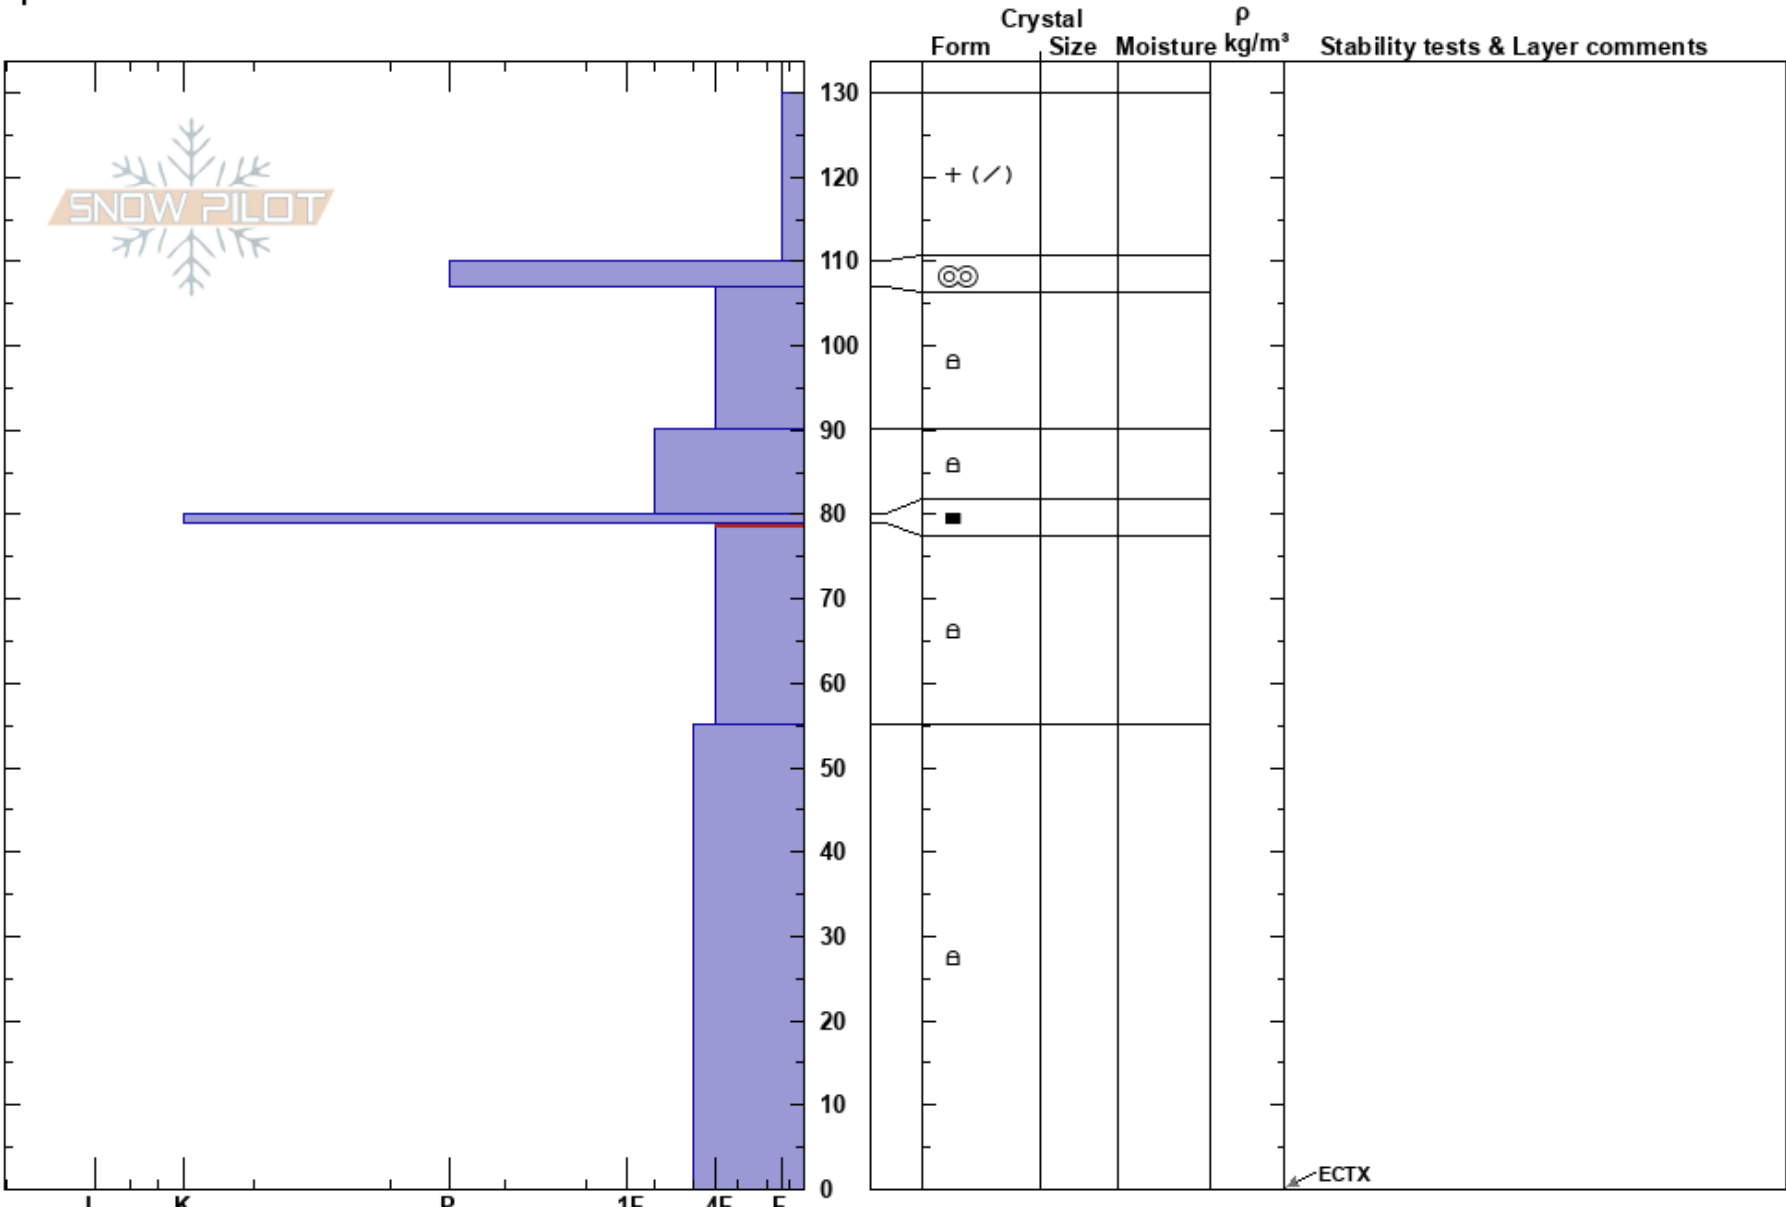

Mt. Ellis
 Bridger Range
 MT
 Elevation: 8041 ft
 Aspect: NE
 Specifics:

Chris Pierce
 03/11/2022 - 2:00pm
 Co-ord: 12T 503393E 5047486N
 Slope Angle:
 Wind Loading: no

Stability: Good
 Air Temperature:
 Sky Cover: BKN
 Precipitation: NO
 Wind: W Moderate

HS: 130
 Layer Notes:
 79-55cm: Problematic layer

Notes: