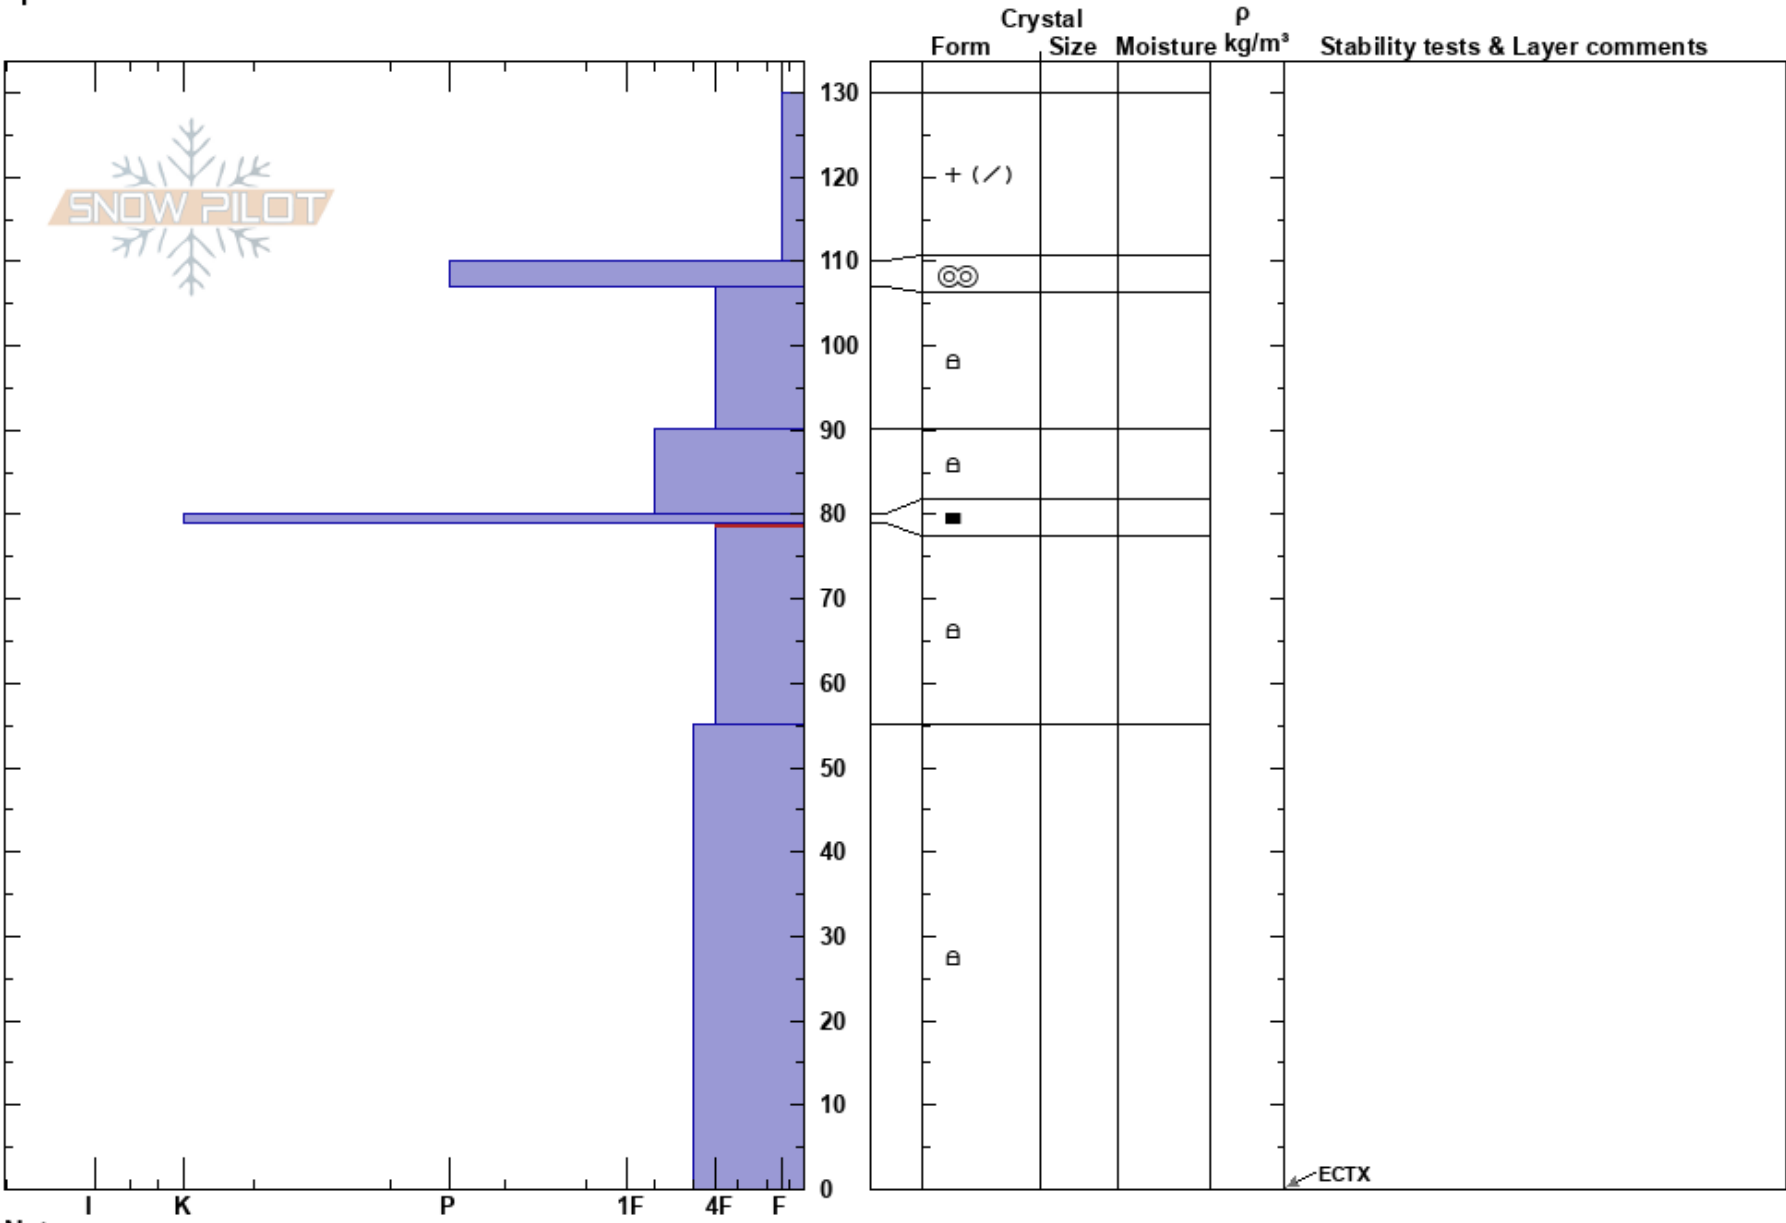

Mt. Ellis  
 Bridger Range  
 MT  
 Elevation: 8041 ft  
 Aspect: NE  
 Specifics:

Chris Pierce  
 03/11/2022 - 2:00pm  
 Co-ord: 12T 503393E 5047486N  
 Slope Angle:  
 Wind Loading: no

Stability: Good  
 Air Temperature:  
 Sky Cover: BKN  
 Precipitation: NO  
 Wind: W Moderate

HS: 130  
 Layer Notes:  
 79-55cm: Problematic layer

Notes: