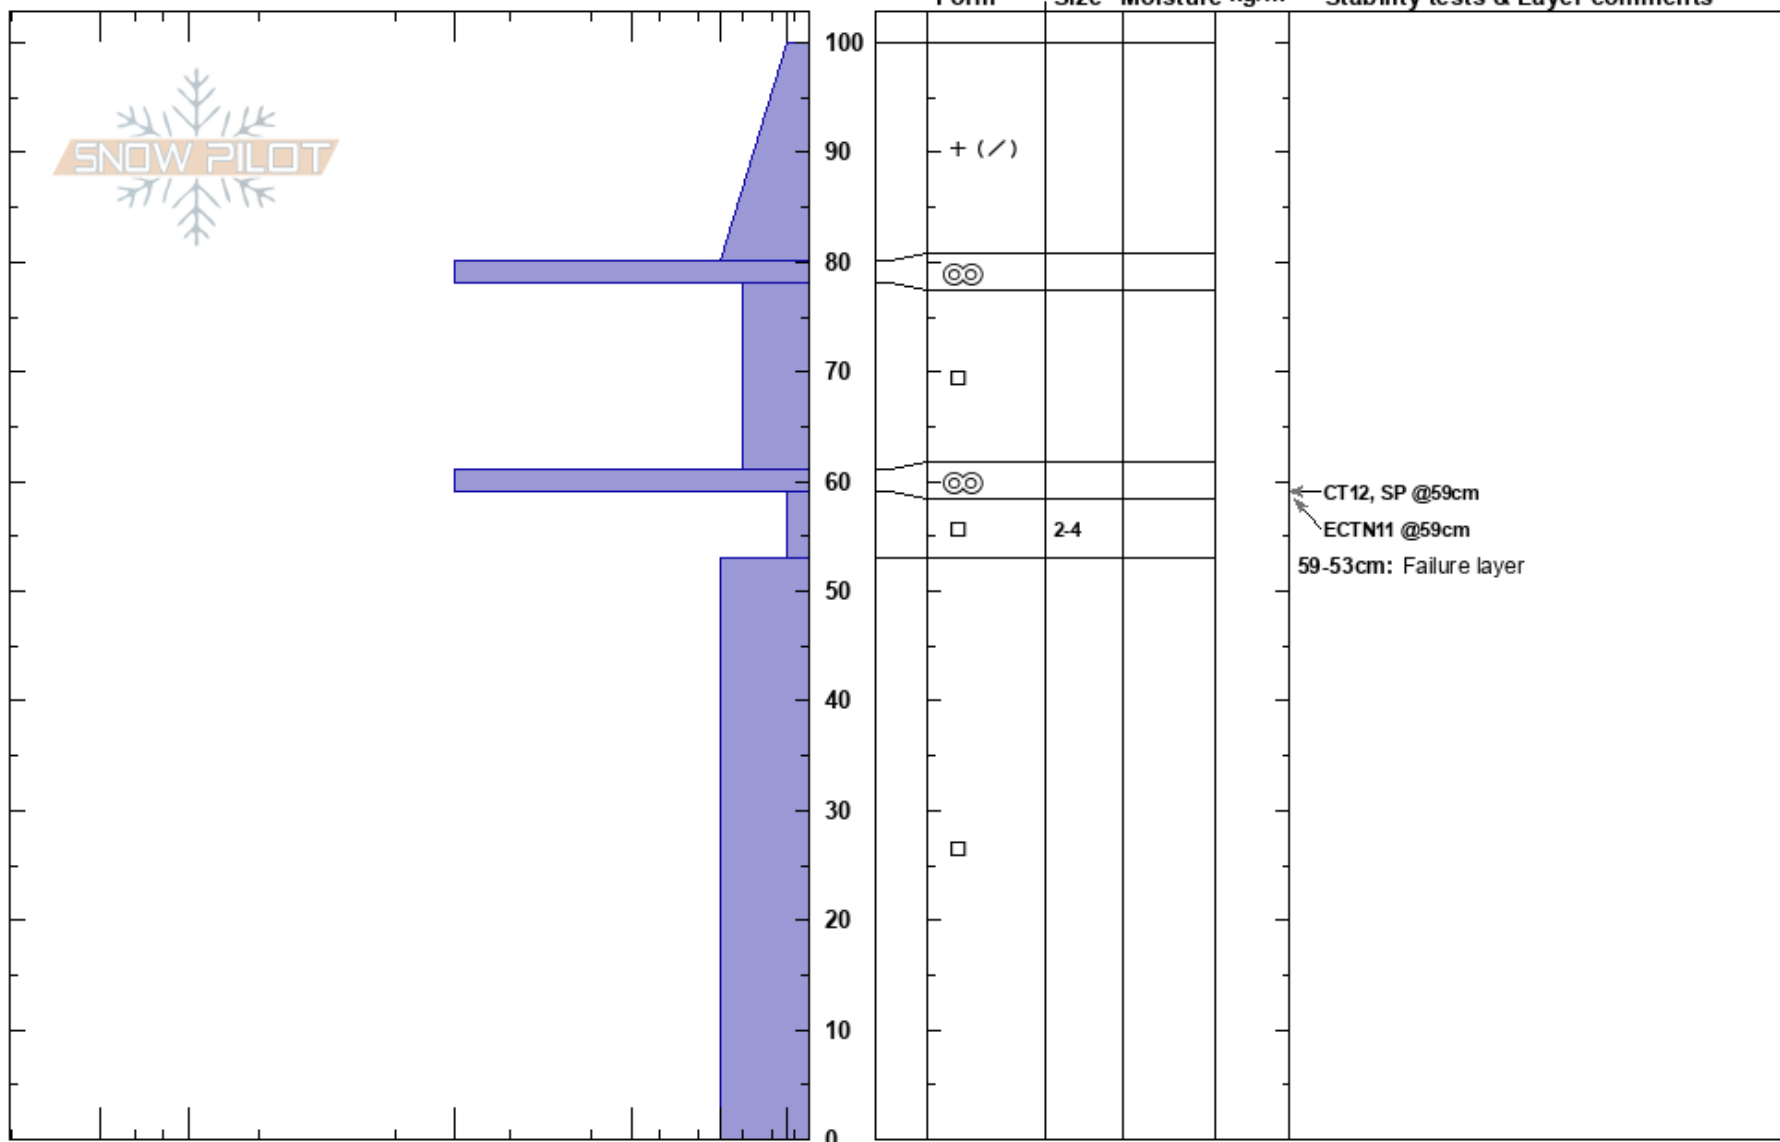

Carbon shoulder
San Juan Range
CO

Ann Mellick
03/11/2022 - 12:00pm
Co-ord: 37.89265N, -107.71232W
Slope Angle: 40°
Wind Loading:

Stability:
Air Temperature: -10°C
Sky Cover: CLR
Precipitation: NO
Wind: Calm

HS: 100
Layer Notes:
59-53cm: Failure layer
59-53cm: Problematic layer

Elevation: 11229 ft
Aspect: 280°

Specifics: Pit is adjacent to avalanche: crown;

Notes: Fracture line profile of a skier triggered slide resulting in a full burial on March 10, 2022.