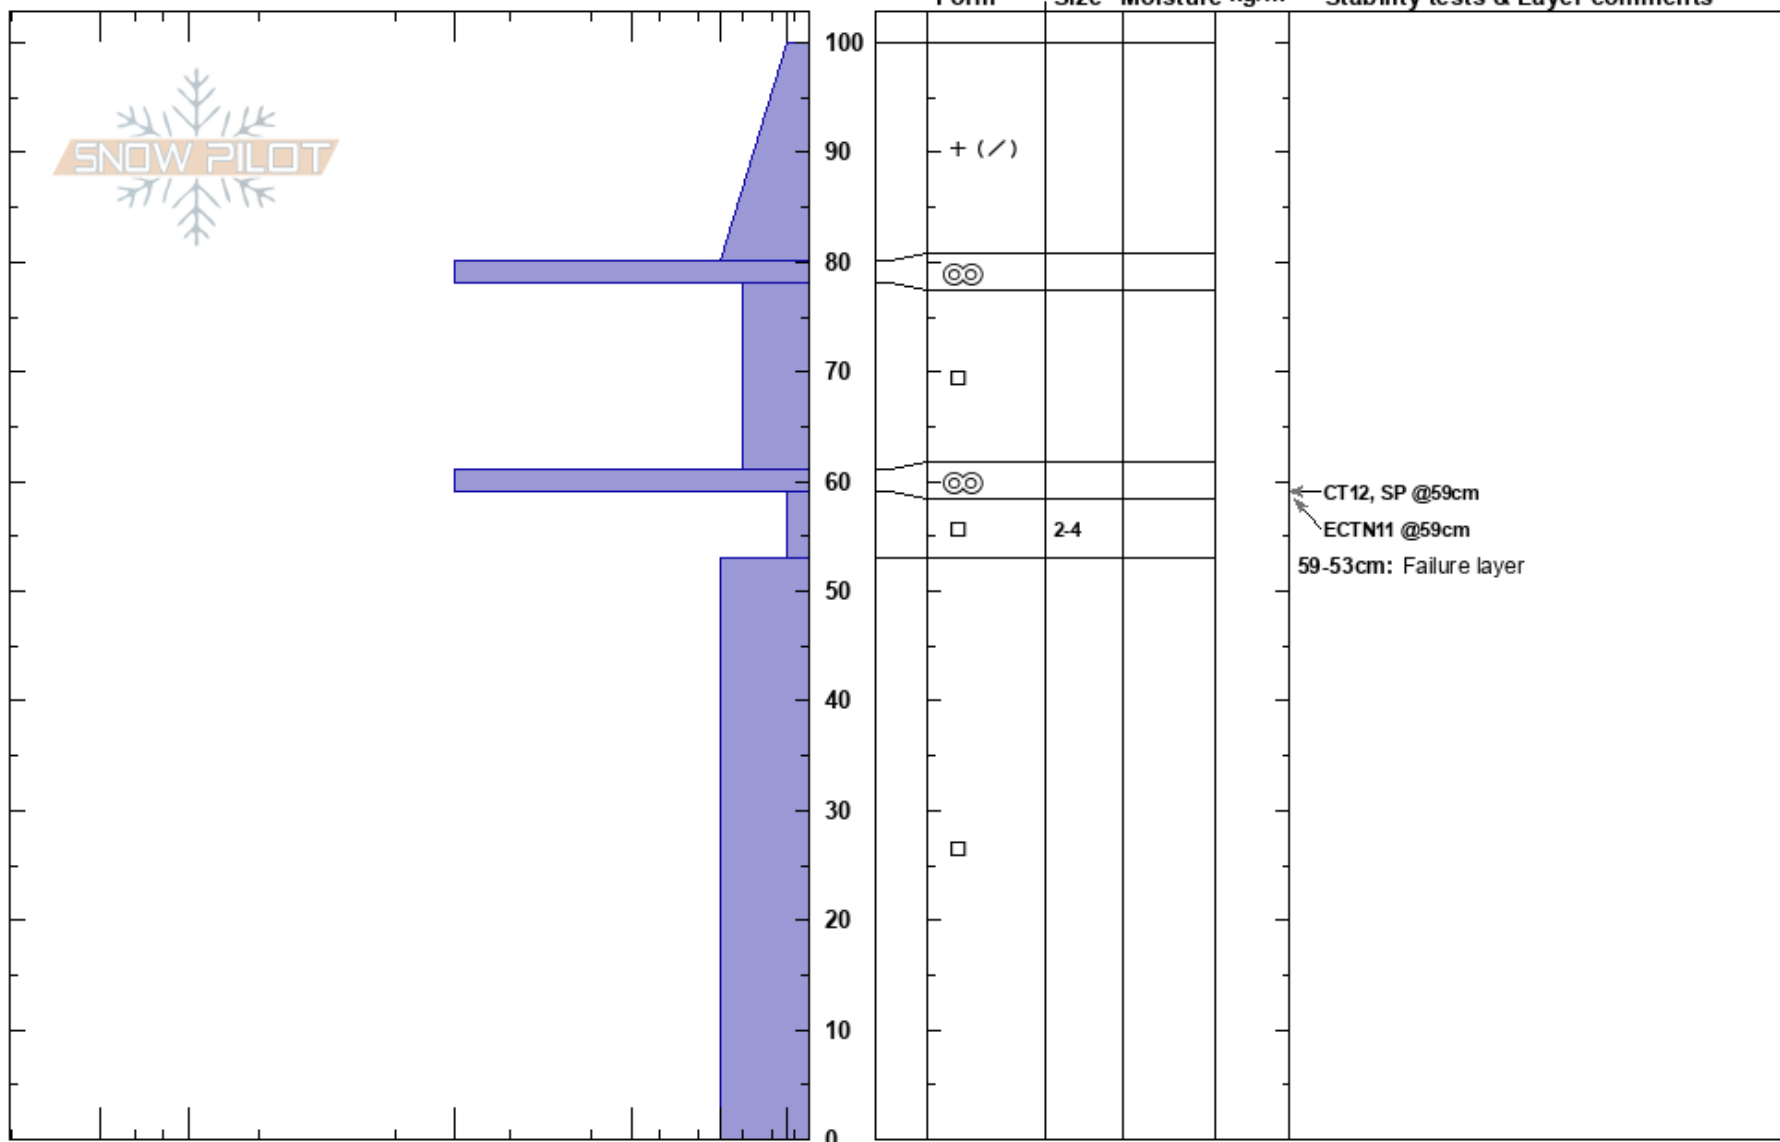

Carbon shoulder  
San Juan Range  
CO

Ann Mellick  
03/11/2022 - 12:00pm  
Co-ord: 37.89265N, -107.71232W  
Slope Angle: 40°  
Wind Loading:

Stability:  
Air Temperature: -10°C  
Sky Cover: CLR  
Precipitation: NO  
Wind: Calm

HS: 100  
59-53cm: Failure layer  
59-53cm: Problematic layer

Elevation: 11229 ft  
Aspect: 280°

Specifics: Pit is adjacent to avalanche: crown;

Notes: Fracture line profile of a skier triggered slide resulting in a full burial on March 10, 2022.