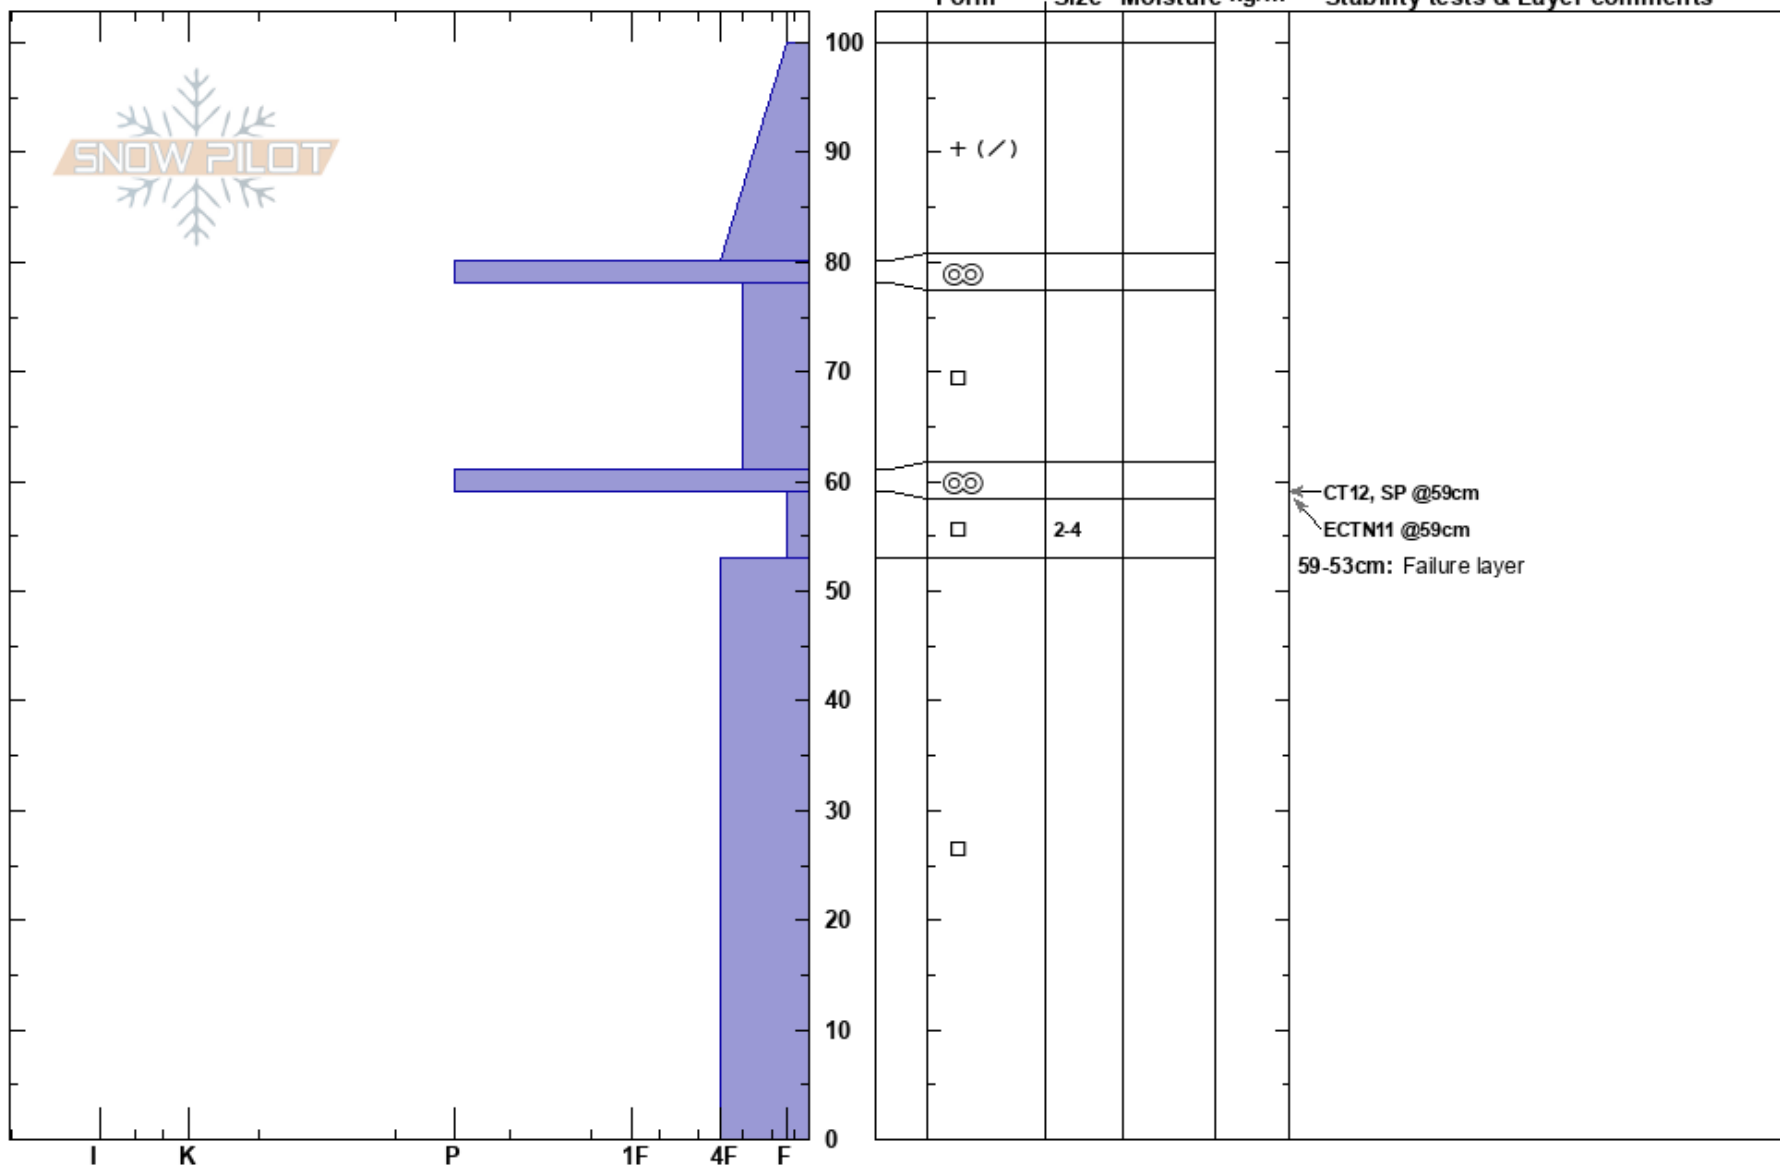

Carbon shoulder  
San Juan Range  
CO

Ann Mellick  
03/11/2022 - 12:00pm  
Co-ord: 37.89265N, -107.71232W  
Slope Angle: 40°  
Wind Loading:

Stability:  
Air Temperature: -10°C  
Sky Cover: CLR  
Precipitation: NO  
Wind: Calm

HS: 100  
Layer Notes:  
59-53cm: Failure layer  
59-53cm: Problematic layer

Elevation: 11229 ft  
Aspect: 280°

Specifics: Pit is adjacent to avalanche: crown;

Notes: Fracture line profile of a skier triggered slide resulting in a full burial on March 10, 2022.