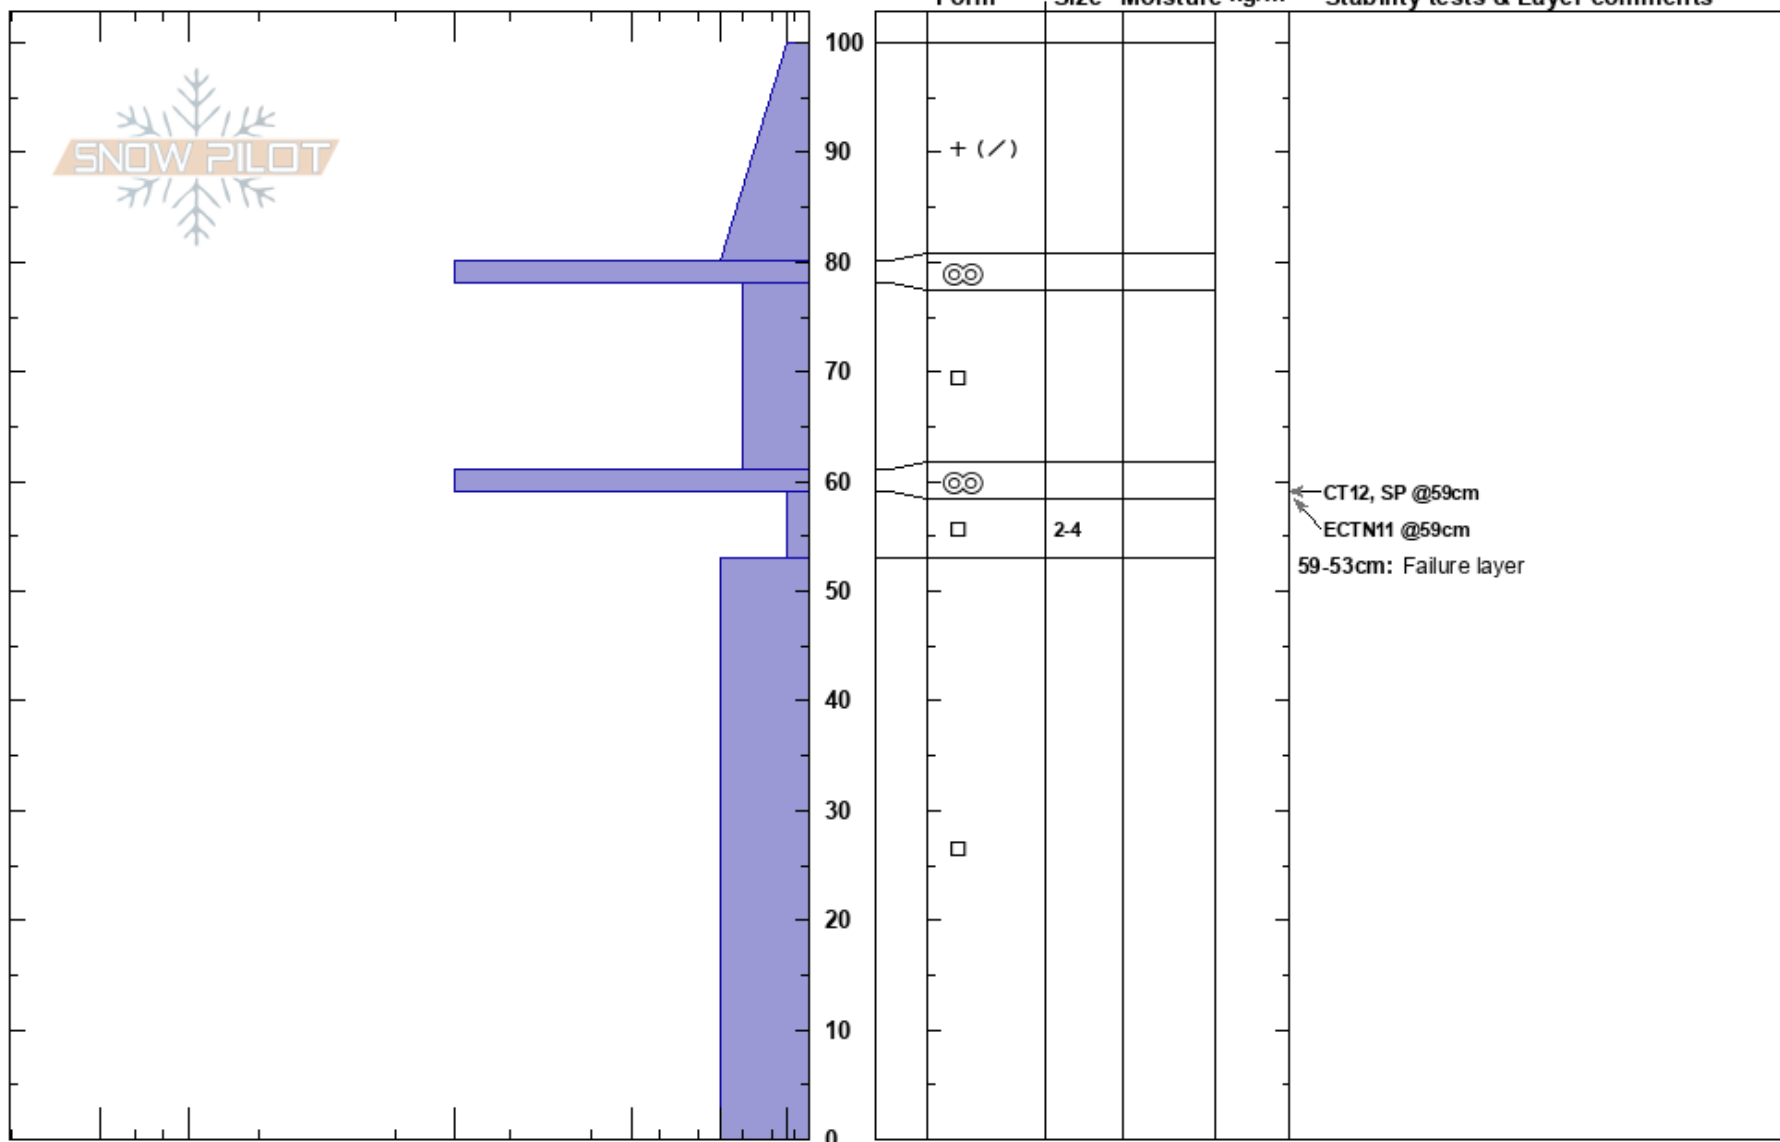

Carbon shoulder
San Juan Range
CO

Ann Mellick
03/11/2022 - 12:00pm
Co-ord: 37.89265N, -107.71232W
Slope Angle: 40°
Wind Loading:

Stability:
Air Temperature: -10°C
Sky Cover: CLR
Precipitation: NO
Wind: Calm

HS: 100
59-53cm: Failure layer
59-53cm: Problematic layer

Elevation: 11229 ft
Aspect: 280°

Specifics: Pit is adjacent to avalanche: crown;

Notes: Fracture line profile of a skier triggered slide resulting in a full burial on March 10, 2022.