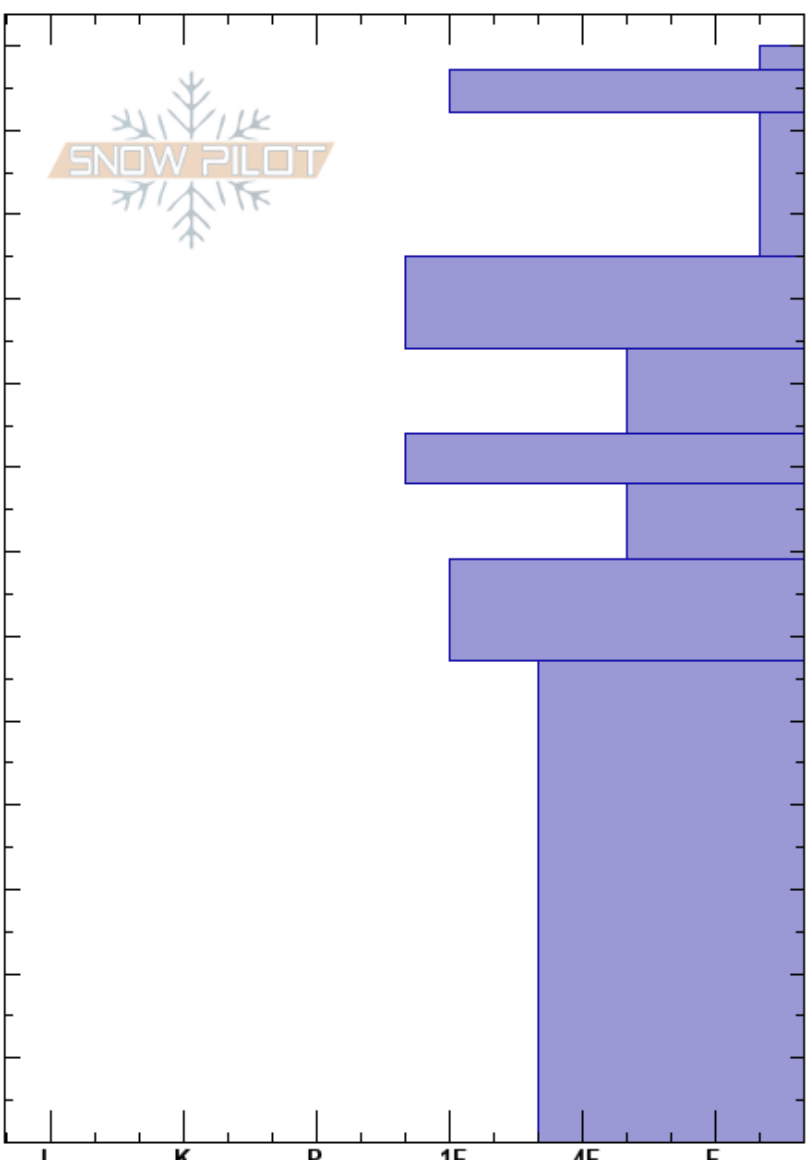

PF: 29

MT

Co-ord: 45.80587N, -110.93125W

Sky Cover: FEW

PS: 21

Elevation: 8614 ft

Slope Angle: 36°

Precipitation: NO

Wind: SE Light Breeze

Aspect: 145°

Wind Loading: previous

Specifics: Pit dug in a Ski Area; Ski tracks on slope; We skied slope

Crystal Form	Crystal Size	Moisture	ρ kg/m ³	Stability tests & Layer comments
+	0.5			
•	0.5			
+ (/)	0.5-1			
⊙				
•	1-1.5			
⊙				
⊖	1-2			
⊙ (⊖)	1-2			
□ (^)	2-3			