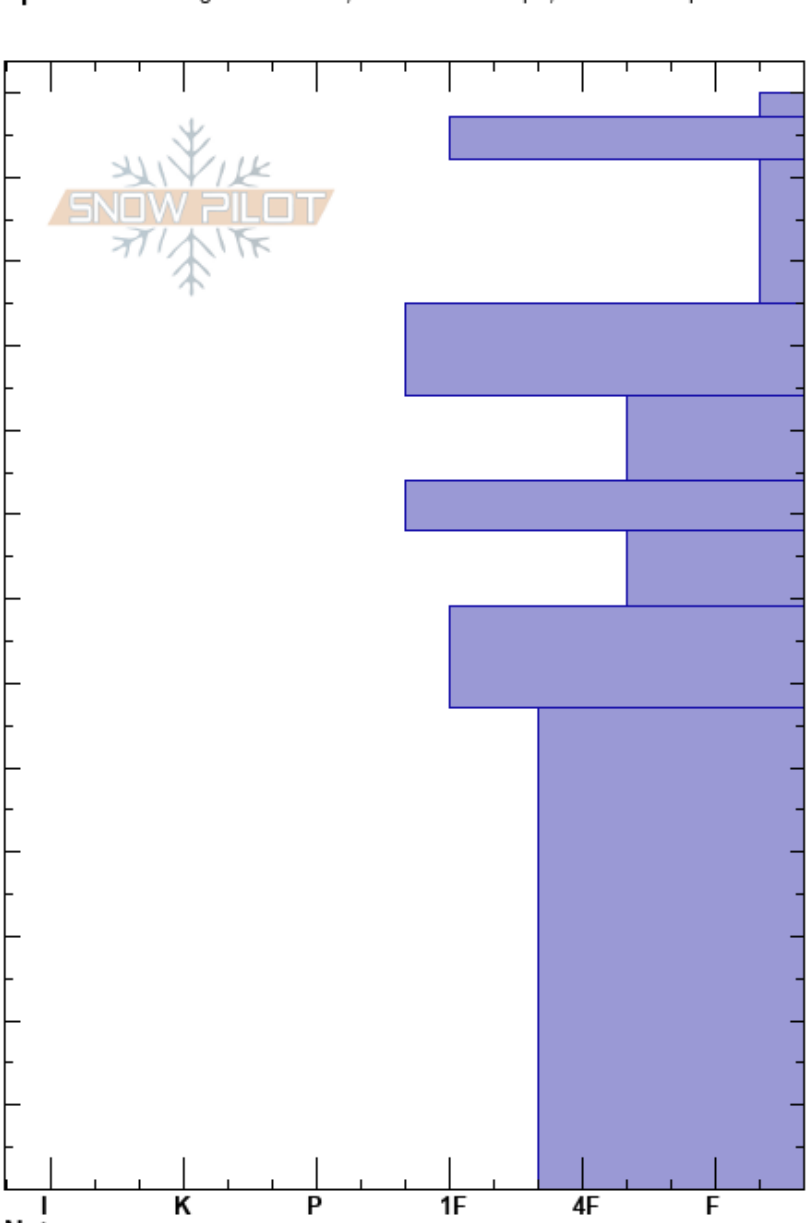

Upper Close Call  
 Bridger Range  
 MT  
 Elevation: 8614 ft  
 Aspect: 145°  
 Specifics: Pit dug in a Ski Area; Ski tracks on slope; We skied slope

Bridger Bowl  
 03/11/2022 - 1:00pm  
 Co-ord: 45.80587N, -110.93125W  
 Slope Angle: 36°  
 Wind Loading: previous

Stability:  
 Air Temperature: -6°C  
 Sky Cover: FEW  
 Precipitation: NO  
 Wind: SE Light Breeze

HS: 130  
 PF: 29  
 PS: 21  
 Layer Notes:

Height (ft)	Crystal Form	Crystal Size	Moisture	ρ kg/m³	Stability tests & Layer comments
130	+	0.5			
125	•	0.5			
115	+ ( / )	0.5-1			
100	⊙ ⊙				
95	•	1-1.5			
80	⊙ ⊙				
75	⊖	1-2			
65	⊙ ⊙ (⊖)	1-2			
30	□ ( ^ )	2-3			