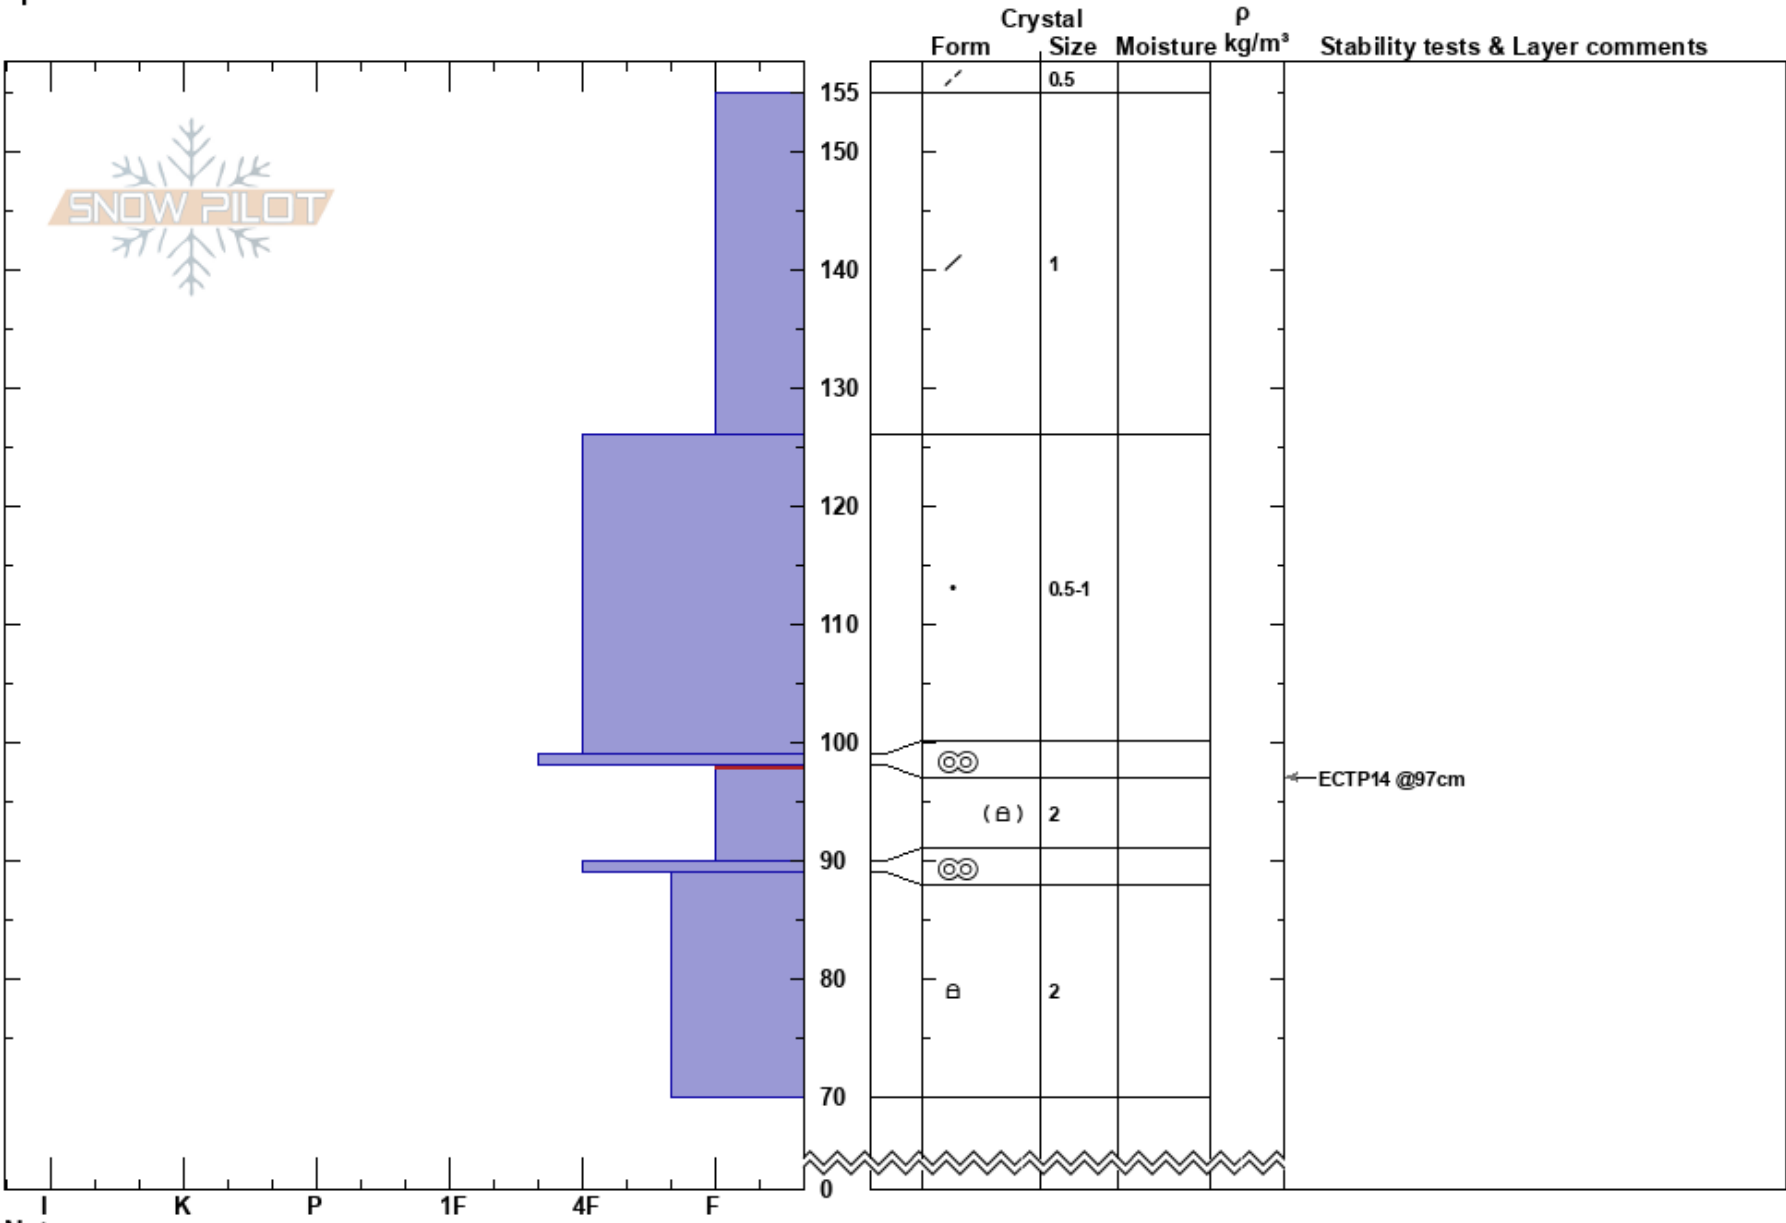

Super Bowl- charley br
 Uinta Range
 UT
 Elevation: 10638 ft
 Aspect: NE
 Specifics:

Dave Kikkert
 03/11/2022 - 1:50pm
 Co-ord: 40.83868N, -111.01528W
 Slope Angle: 34°
 Wind Loading: no

Stability:
 Air Temperature:
 Sky Cover: FEW
 Precipitation: NO
 Wind: NW Moderate

HS: 155 Layer Notes:
 PS: 20 98-90cm: Problematic layer

Notes: