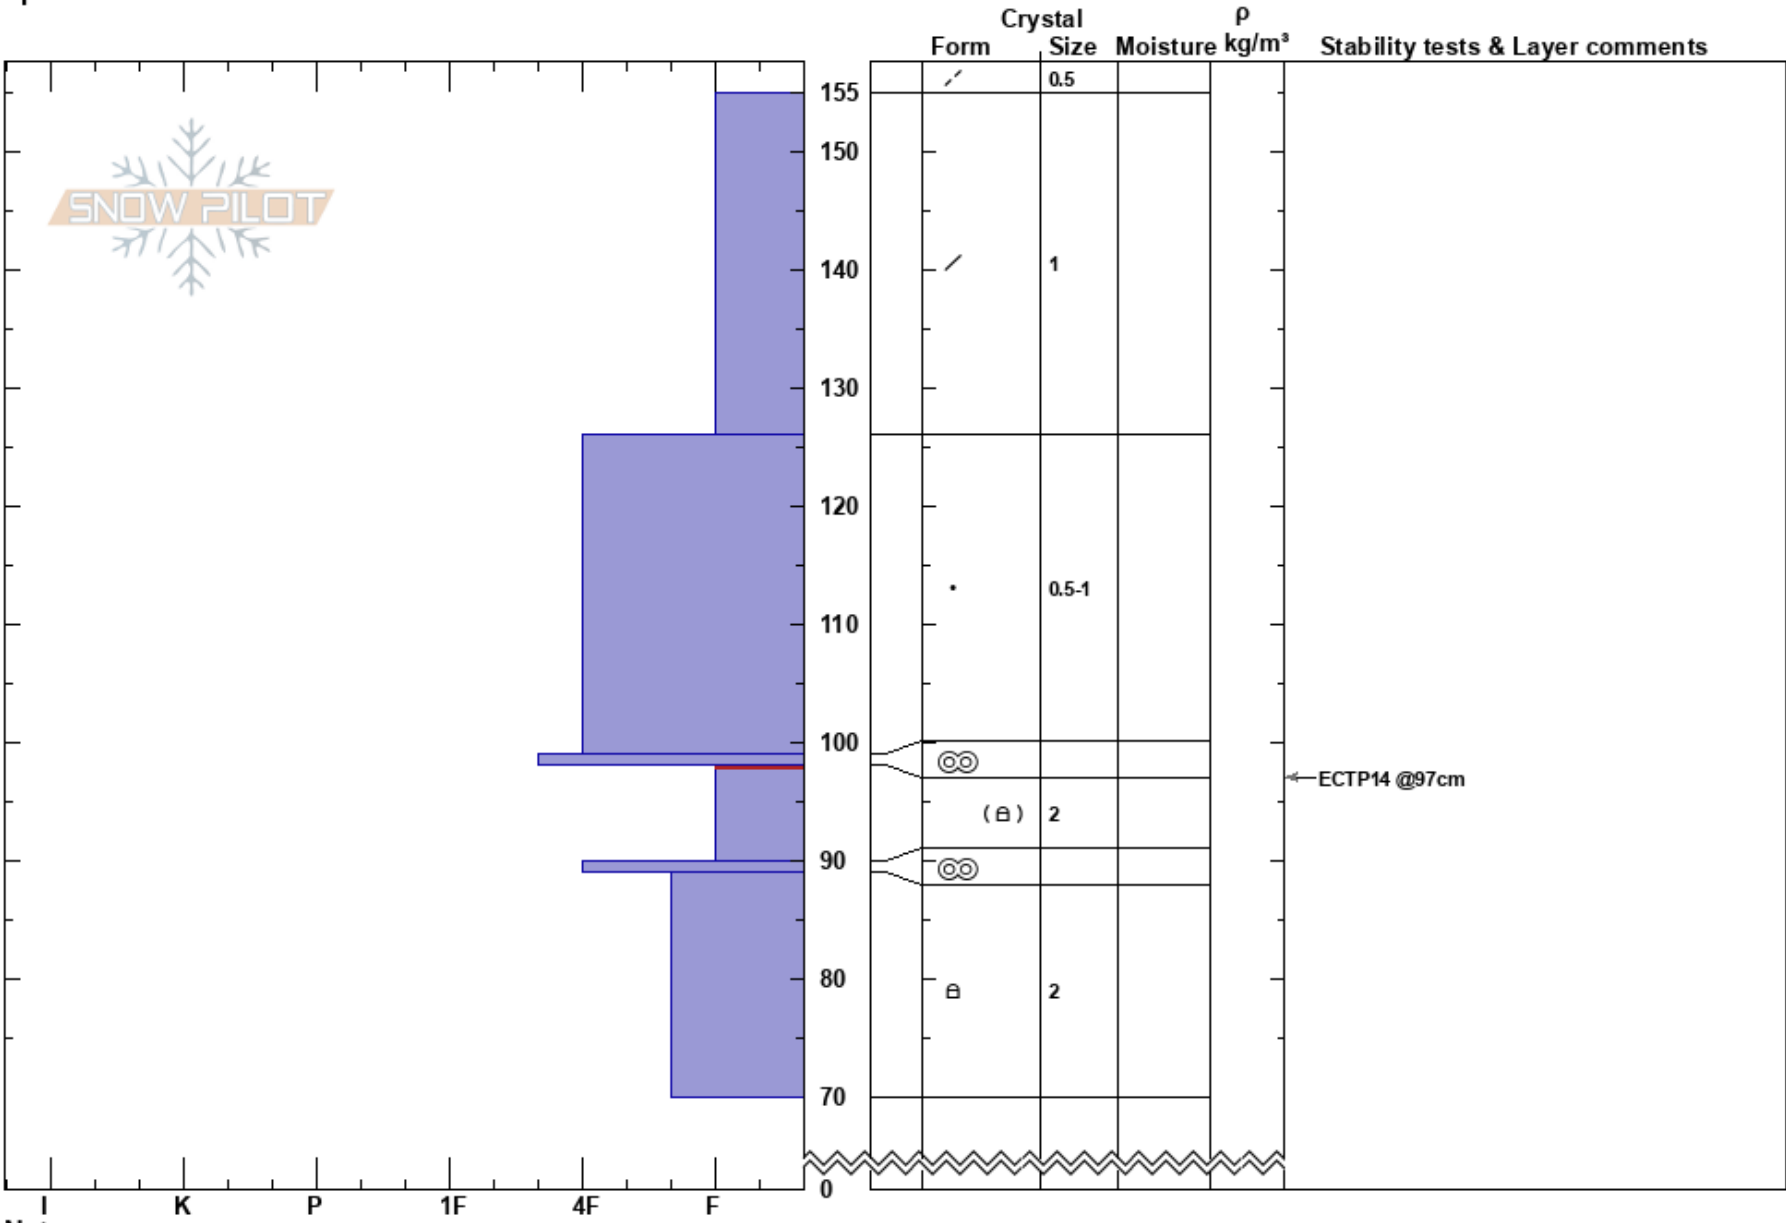

Super Bowl- charley br  
 Uinta Range  
 UT  
 Elevation: 10638 ft  
 Aspect: NE  
 Specifics:

Dave Kikkert  
 03/11/2022 - 1:50pm  
 Co-ord: 40.83868N, -111.01528W  
 Slope Angle: 34°  
 Wind Loading: no

Stability:  
 Air Temperature:  
 Sky Cover: FEW  
 Precipitation: NO  
 Wind: NW Moderate

HS: 155 Layer Notes:  
 PS: 20 98-90cm: Problematic layer

Notes: