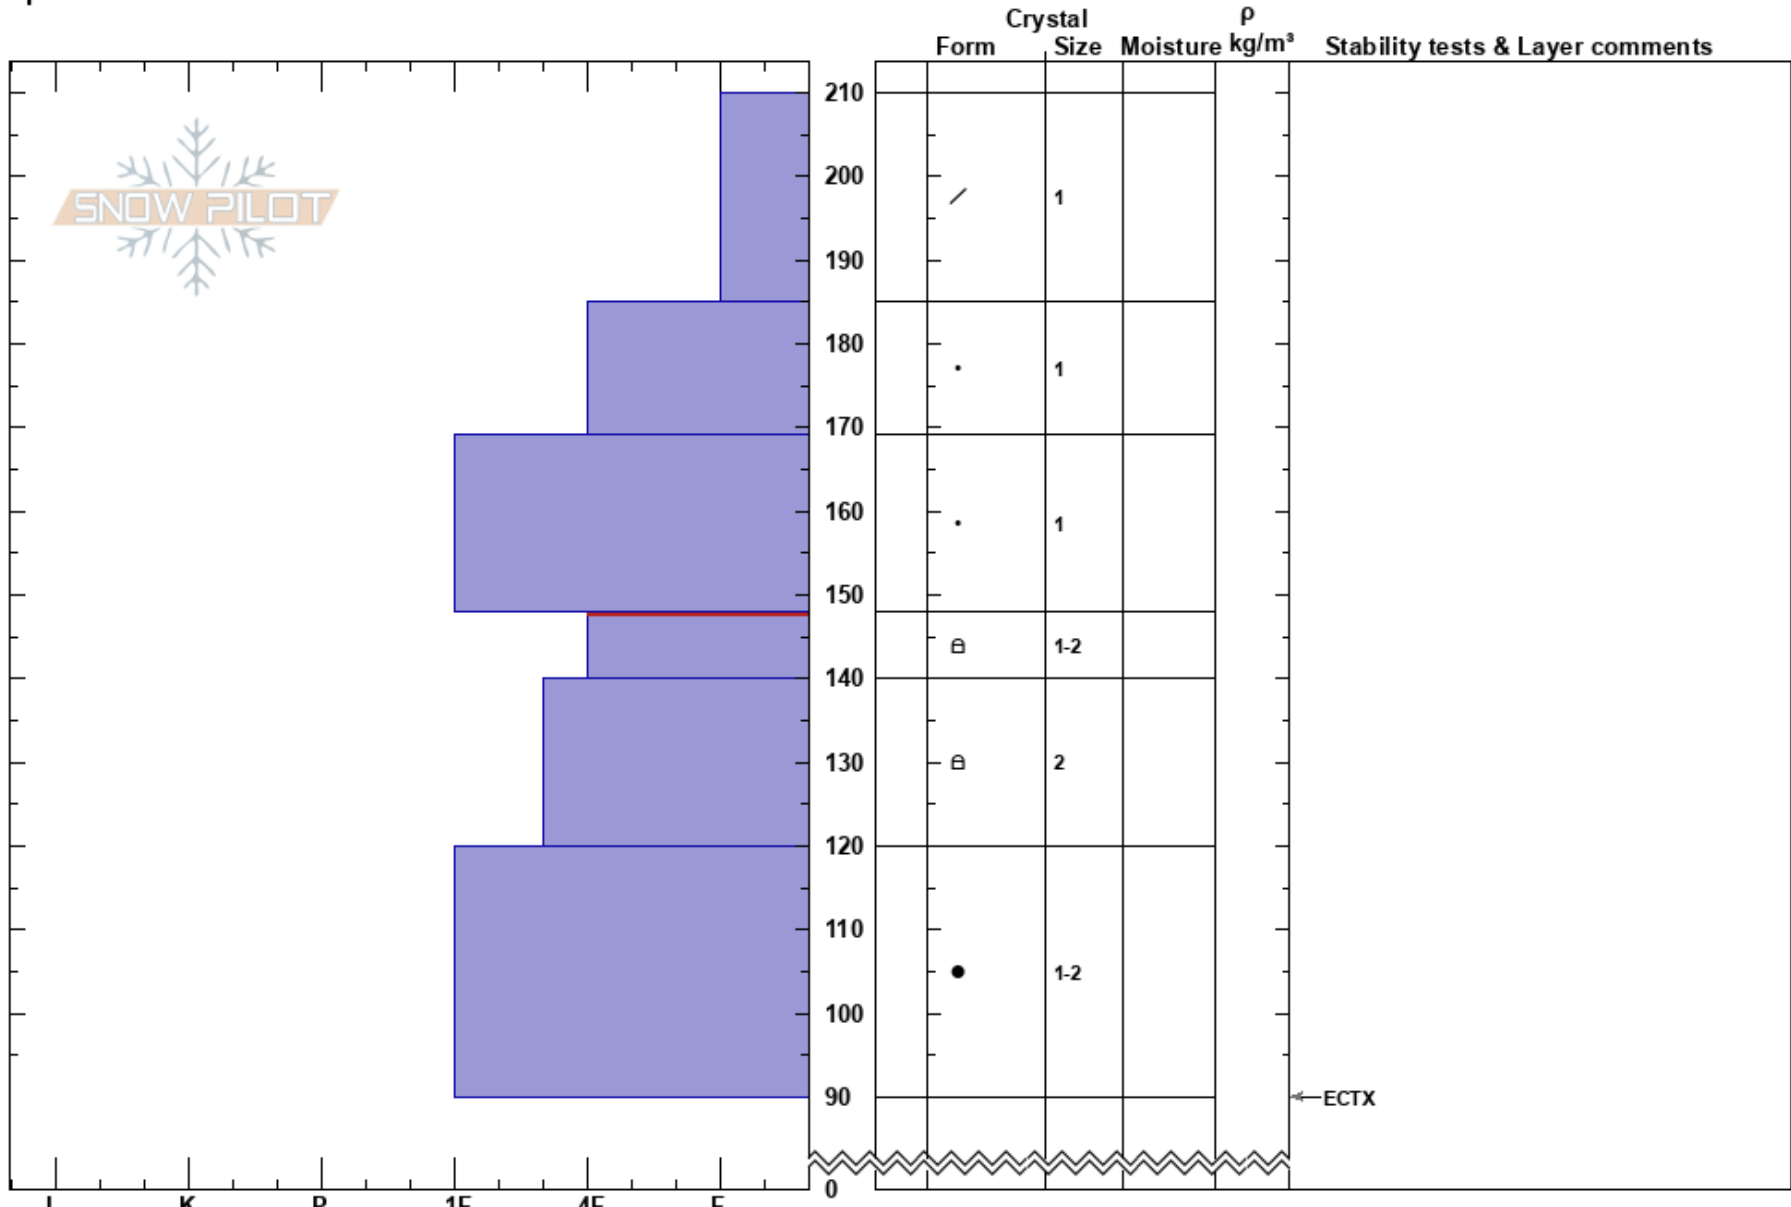

Saddle Chutes
 Wasatch Range
 UT
 Elevation: 10395 ft
 Aspect: NE
 Specifics:

Bo Torrey
 03/11/2022 - 3:00pm
 Co-ord: 40.83531N, -111.00750W
 Slope Angle:
 Wind Loading: no

Stability:
 Air Temperature:
 Sky Cover: FEW
 Precipitation: NO
 Wind: SW Light Breeze

HS:210
 Layer Notes:
 148-140cm: Problematic layer

← ECTX

Notes: