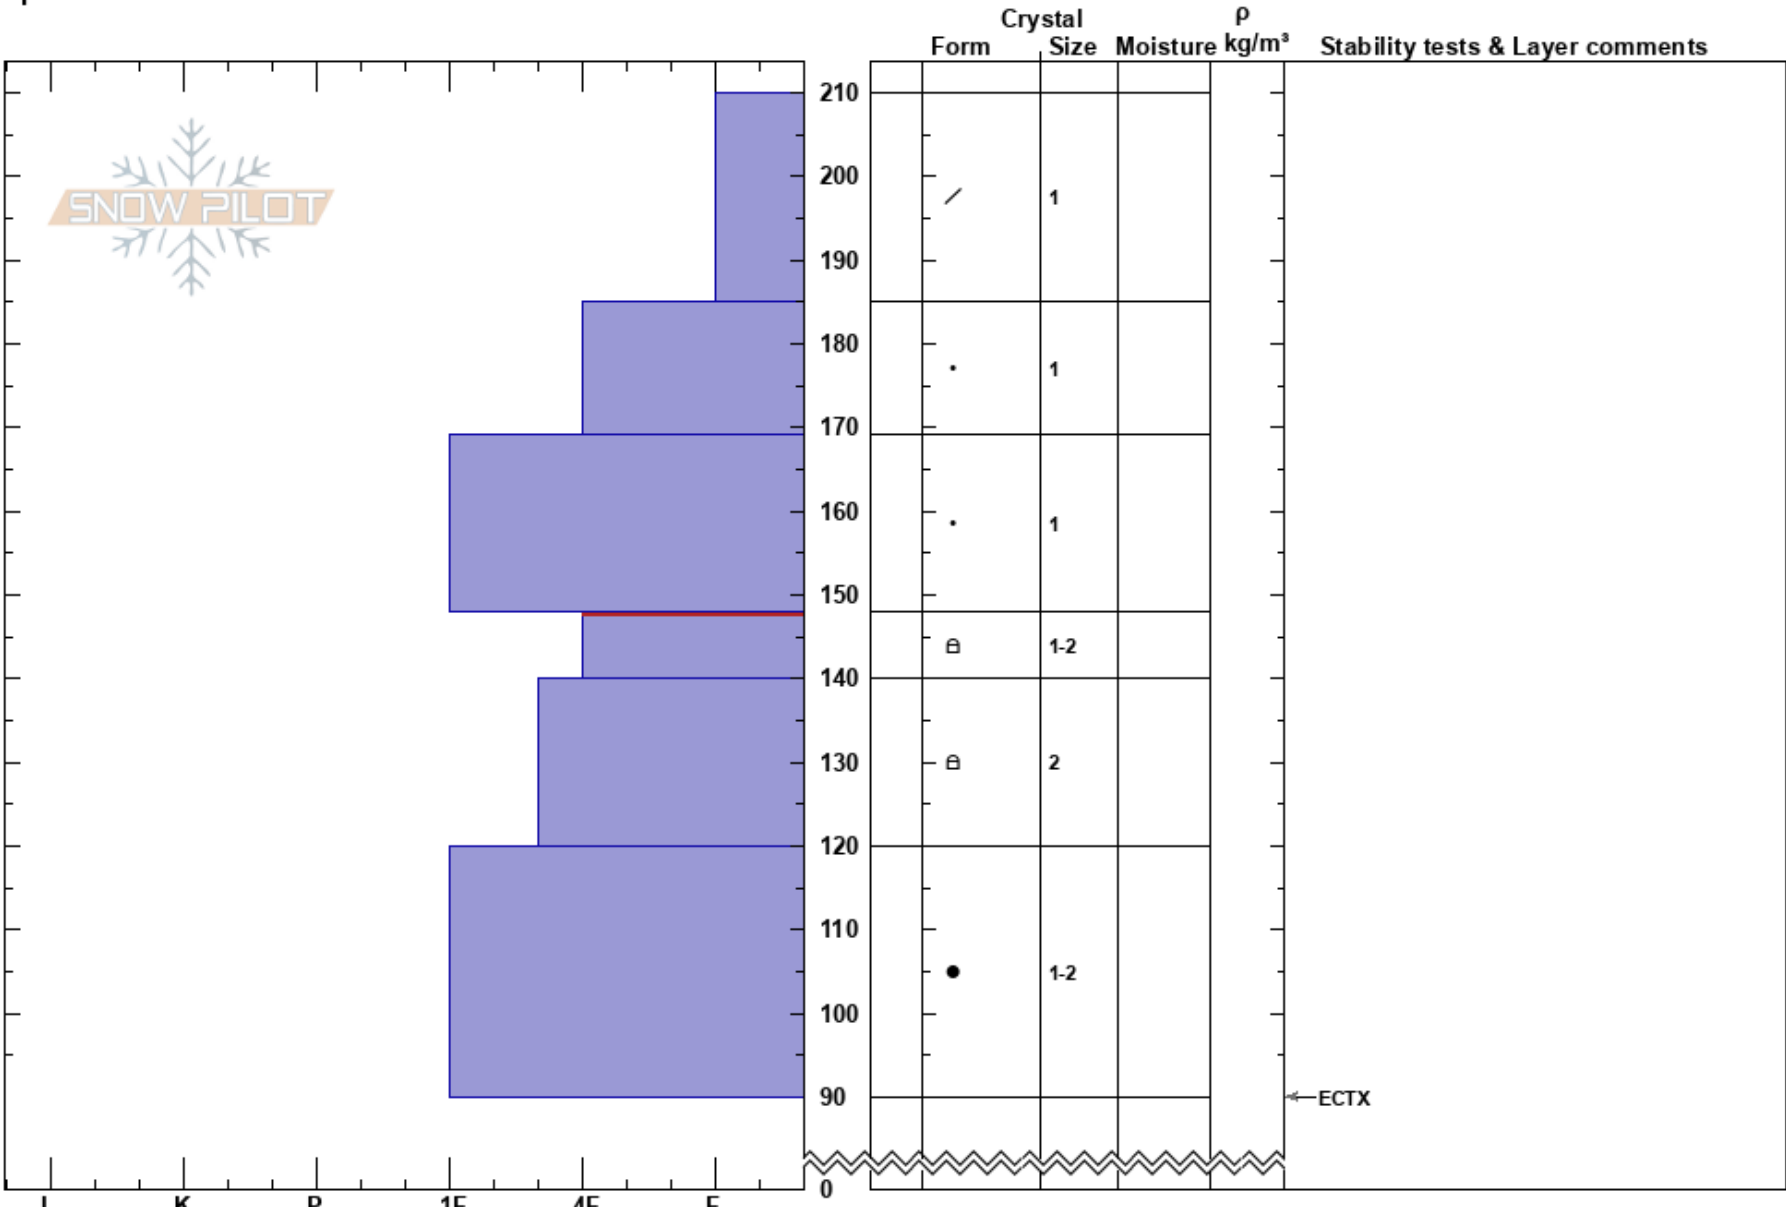

Saddle Chutes
 Wasatch Range
 UT
 Elevation: 10395 ft
 Aspect: NE
 Specifics:

Bo Torrey
 03/11/2022 - 3:00pm
 Co-ord: 40.83531N, -111.00750W
 Slope Angle:
 Wind Loading: no

Stability:
 Air Temperature:
 Sky Cover: FEW
 Precipitation: NO
 Wind: SW Light Breeze

HS:210
 Layer Notes:
 148-140cm: Problematic layer

← ECTX

Notes: